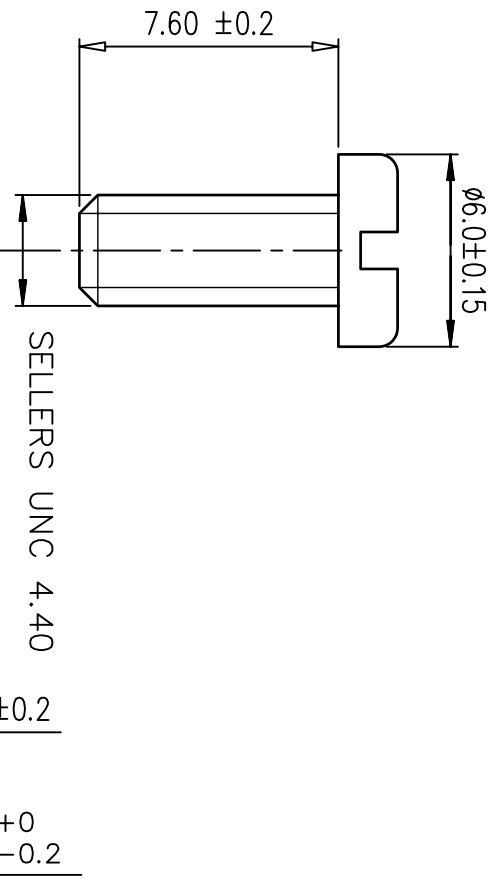

PART NUMBER	PACKAGING	A	B
86303425060LF	per 100 pieces	12.50	14.30
86303426060LF	per 100 pieces	15.40	17.10

NOTE1:ROHS INFORMATIONS

- The "LF" product meets European union Directives and other country regulations as described in GS-22-008.
- The product is not intended to be exposed to a manufacturing solder process.
- Plating: Zinc Cr3+, white color.
- Packaging spec: see GS-14-920.

rev	ecn no	dr	date
A	LS05-0123	LGO	2006/01/12
B	LS06-0095	LGO	2006/06/24
C	110-0056	AMR	2010/02/22
D	111-0022	AMR	2011/01/25
E	111-0070	AMR	2011/04/18
F	ELX-H-01693	PK	2012/05/22

www.fciconnect.com		surface	ISO 1302	tolerance std	ISO 406 ISO 1101	projection	mm
Dr	GOISNARD	ANGULAR	✓	±0.1	±0.1	⊕	Scale
Eng	PESSON	LINEAR		0.XX	±0.1	A3	5
Chr	ABHILASH	0.XX ±2		0.XXX	±0.1	ECN	ELX-H-011693
Appr	SUDHIR	Product family				Spec ref	-

FCI LEVER LOCKS FEMELLE
 (SHELL SIZE 09 15 25 37 50)
 C01-8655-1652
 CUSTOMER sheet 1 of 1

European Views

D

C

B

A

X-ON Electronics

Largest Supplier of Electrical and Electronic Components