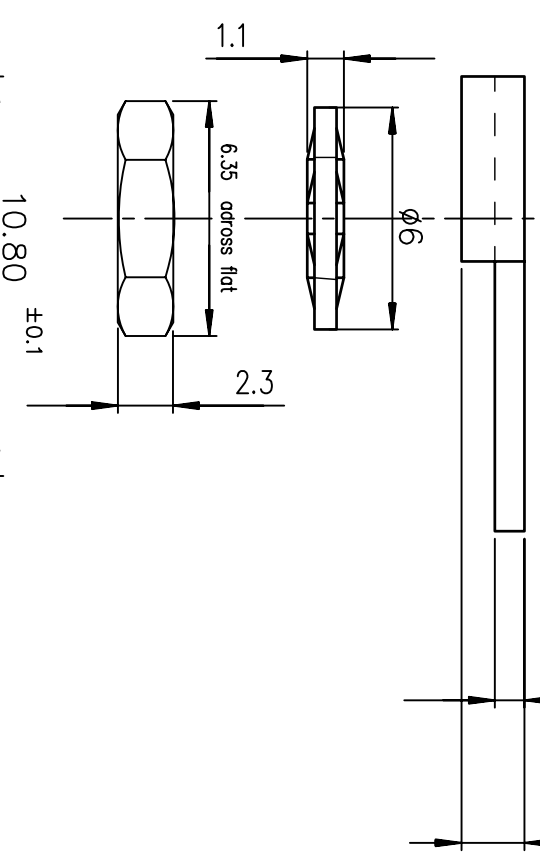

PART NUMBER	PACKAGING	A	B
86303425060LF	per 100 pieces	12.50	14.30
86303426060LF	per 100 pieces	15.40	17.10

NOTE1:ROHS INFORMATIONS

- The "LF" product meets European union Directives and other country regulations as described in GS-22-008.
- The product is not intended to be exposed to a manufacturing solder process.
- Plating: Zinc Cr3+, white color.
- Packaging spec: see GS-14-920.

rev	ecn no	dr	date
A	LS05-0123	LGO	2006/01/12
B	LS06-0095	LGO	2006/06/24
C	110-0056	AMR	2010/02/22
D	111-0022	AMR	2011/01/25
E	111-0070	AMR	2011/04/18
F	ELX-H-01693	PK	2012/05/22

www.fciconnect.com		surface	ISO 1302	tolerance std	ISO 406 ISO 1101	projection	mm
Dr	GOISNARD	ANGULAR	✓	±0.1	±0.1	⊕	Scale
Eng	PESSON	LINEAR		0.XX	±0.1	A3	5
Chr	ABHILASH	0.XX ±2		0.XXX	±0.1	ECN	ELX-H-011693
Appr	SUDHIR	Product family				Spec ref	-

FCI LEVER LOCKS FEMELLE
 (SHELL SIZE 09 15 25 37 50)
 C01-8655-1652
 CUSTOMER sheet 1 of 1

European Views

D

C

B

A

X-ON Electronics

Largest Supplier of Electrical and Electronic Components