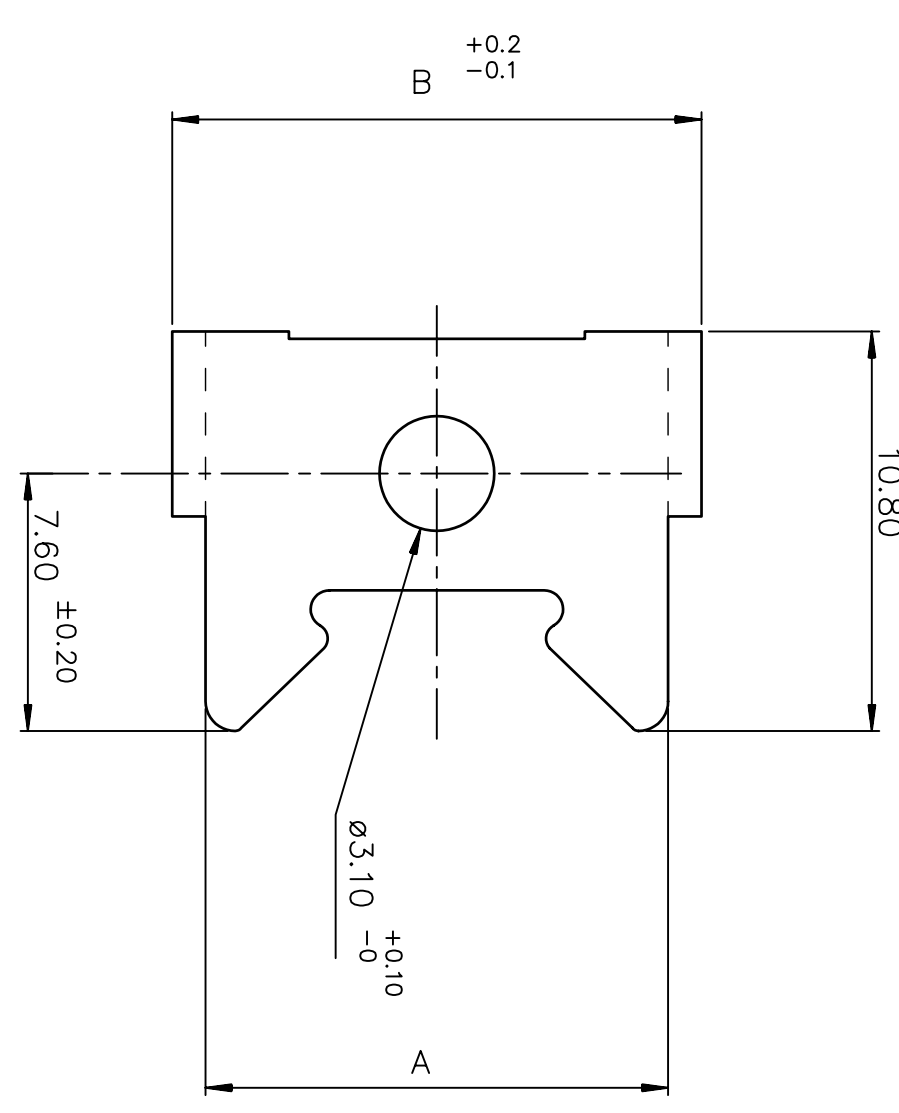

PART NUMBER	PACKAGING	A	B
86303425060LF	per 100 pieces	12.50	14.30
86303426060LF	per 100 pieces	15.40	17.10

NOTE1:ROHS INFORMATIONS

- The "LF" product meets European union Directives and other country regulations as described in GS-22-008.
- The product is not intended to be exposed to a manufacturing solder process.
- Plating: Zinc Cr3+, white color.
- Packaging spec: see GS-14-920.

rev	ecn no	dr	date
A	LS05-0123	LGO	2006/01/12
B	LS06-0095	LGO	2006/06/24
C	110-0056	AMR	2010/02/22
D	111-0022	AMR	2011/01/25
E	111-0070	AMR	2011/04/18
F	ELX-H-01693	PK	2012/05/22

www.fciconnect.com		surface	ISO 1302	tolerance std	ISO 406 ISO 1101	projection	mm
Dr	GOISNARD	ANGULAR	✓	±0.1	±0.1	⊕	Scale
Eng	PESSON	LINEAR		0.XX	±0.1	A3	5
Chr	ABHILASH	0.XX ±2		0.XXX	±0.1	ECN	ELX-H-011693
Appr	SUDHIR	Product family				Spec ref	-

FCI LEVER LOCKS FEMELLE
 (SHELL SIZE 09 15 25 37 50)
 C01-8655-1652
 CUSTOMER sheet 1 of 1

European Views

D

C

B

A

X-ON Electronics

Largest Supplier of Electrical and Electronic Components