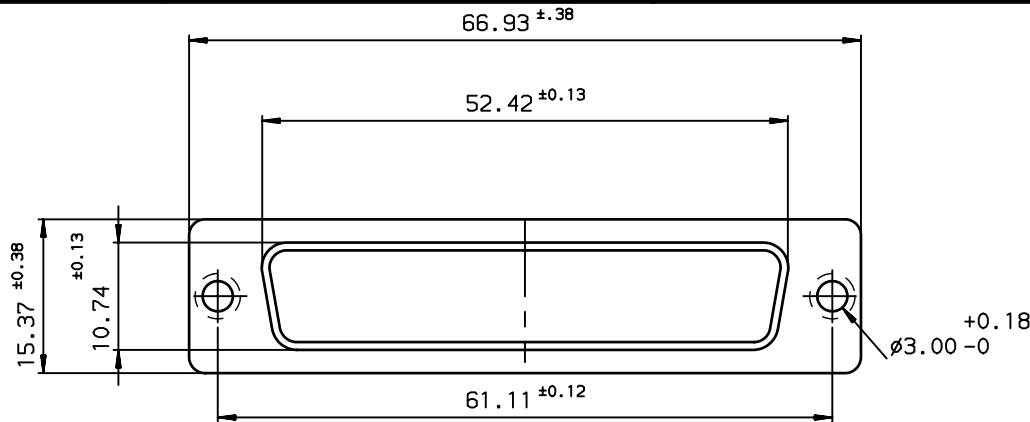

1

2

3

4

CHARACTERISTICS:

Material of shell: steel
 Plating of shell: tin
 Packaging: 100 pieces

SECTION A-A

Part number **86553152TLF**

European Views

www.fciconnect.com		surface ISO 1302 ✓	tolerance std ISO 406 ISO 1101	projection A3	mm
TOLERANCES UNLESS OTHERWISE SPECIFIED					
ANGULAR	LINEAR	0.X	±0.1	size A3	Scale 2
0.XX' ±2'		0.XX	±0.1	ECN LS09-0006	
0.XXX		0.XXX	±0.1	Spec ref -	
Dr	BOUTTIER	2002/05/03			
Eng	PESSON	2002/05/03			
Chr	LEGARE	2002/05/03			
Appr	LEGARE	2002/05/03	Product family D-SUB		
FCj		title METAL CAPS D SUB ACCESSORIES		dwg no C01-8655-1561	Rev. D
catalog no		-		CUSTOMER	sheet 1 of 1