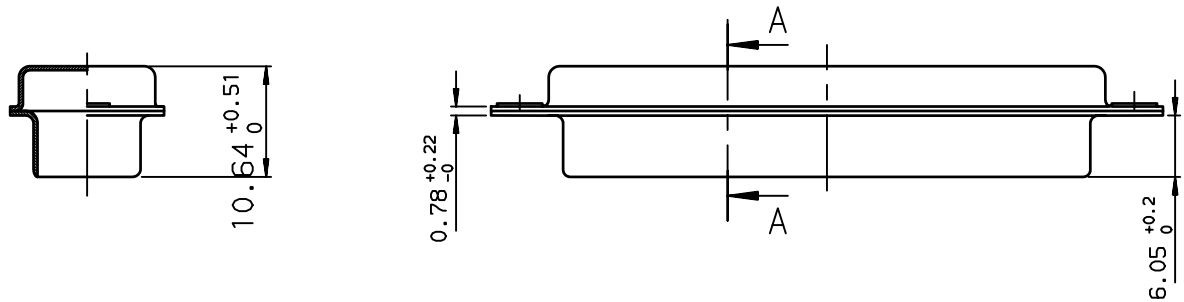

1

2

3

4

CHARACTERISTICS:

Material of shell: steel
 Plating of shell: tin
 Packaging: 100 pieces

SECTION A-A

Part number **86553152TLF**

European Views

www.fciconnect.com		surface ISO 1302 ✓	tolerance std ISO 406 ISO 1101	projection A3	mm
TOLERANCES UNLESS OTHERWISE SPECIFIED					
ANGULAR	LINEAR	0.X	±0.1	size A3	Scale 2
0.XX' ±2'		0.XX	±0.1	ECN LS09-0006	
0.XXX		0.XXX	±0.1	Spec ref -	
Dr	BOUTTIER	2002/05/03			
Eng	PESSON	2002/05/03			
Chr	LEGARE	2002/05/03			
Appr	LEGARE	2002/05/03	Product family D-SUB		
FCj		title METAL CAPS D SUB ACCESSORIES		dwg no C01-8655-1561	Rev. D
catalog no		-		CUSTOMER	sheet 1 of 1