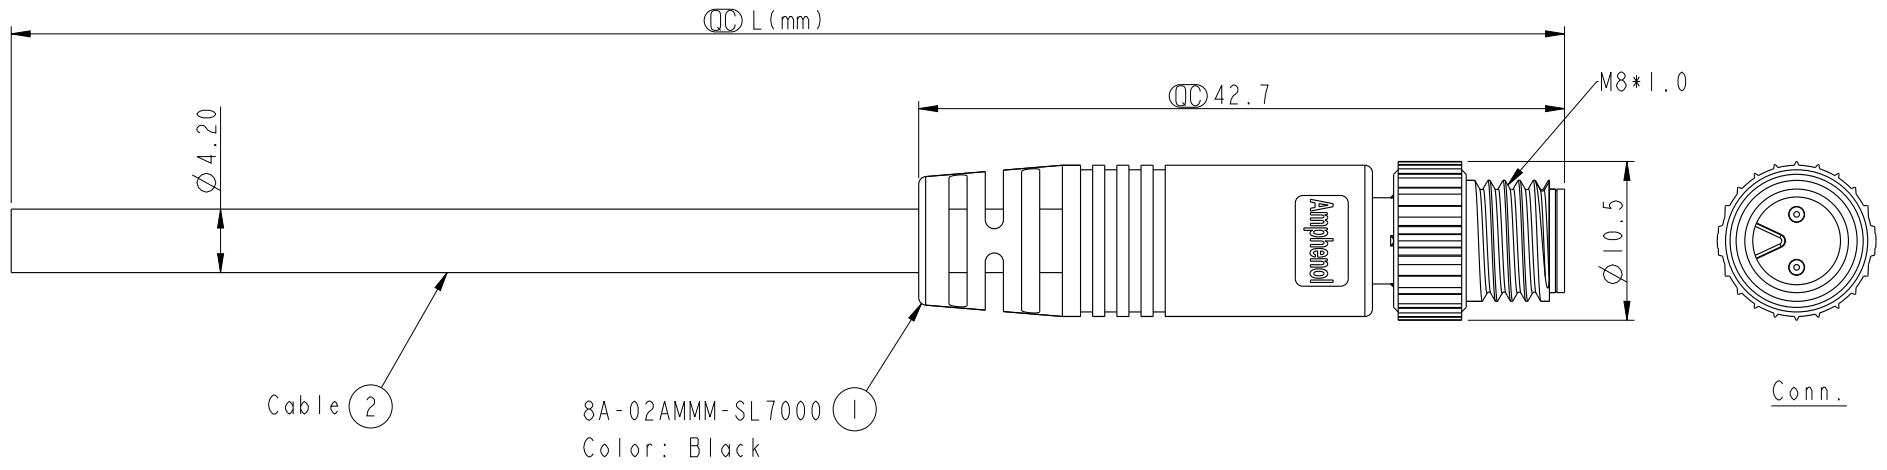

THIS DOCUMENT IS SUBJECT TO CHANGE WITHOUT NOTICE. IT IS CONFIDENTIAL AND A PROPERTY OF Amphenol LTW. DISCLOSURE TO THIRD PARTY HAS TO BE AUTHORIZED BY Amphenol LTW.

REV.	ECN NO.	DATE	SIGN	DESCRIPTION

Cable ②
 8A-02AMMM-SL7000 ①
 Color: Black

8A-02AMMM-SL7AXX
 XX: 01~99Meters
 01: 01Meter
 02: 02Meter
 ...
 99: 99Meters
 Cable Length(L): 01~99Meters

- Note:
- * Ⓞ Important Dimension.
 - * Waterproof Rate: IP67.
 - * Connector: PU, Black.
 - * Male Pin: Copper Alloy, Gold Plated.
 - * Screw Nut: Zinc Alloy, Nickel Plated.
 - * Cable: UL2464 22AWG*2C+Talcum, PVC Jacket, UV Resistant, OD=4.2, Black.
 - * Cable Length Tolerance:
 - 01M: ±40mm
 - 02~05M: ±60mm
 - 06~10M: ±100mm
 - 11~30M: ±200mm
 - 31~99M: ±500mm

Pin Assignments
Front View

2	Red 紅
1	Black 黑
Conn.	Wire Color
Pin Out	

UNIT:mm
 TOLERANCE
 ±0.5 mm

TITLE M8 2Pin Cable M Conn. M Pin			
SCALE 2:1	SIZE A4	SHEET 1 OF 1	
REV. A	WC-REV. A.6	Ⓞ: Inspection item	