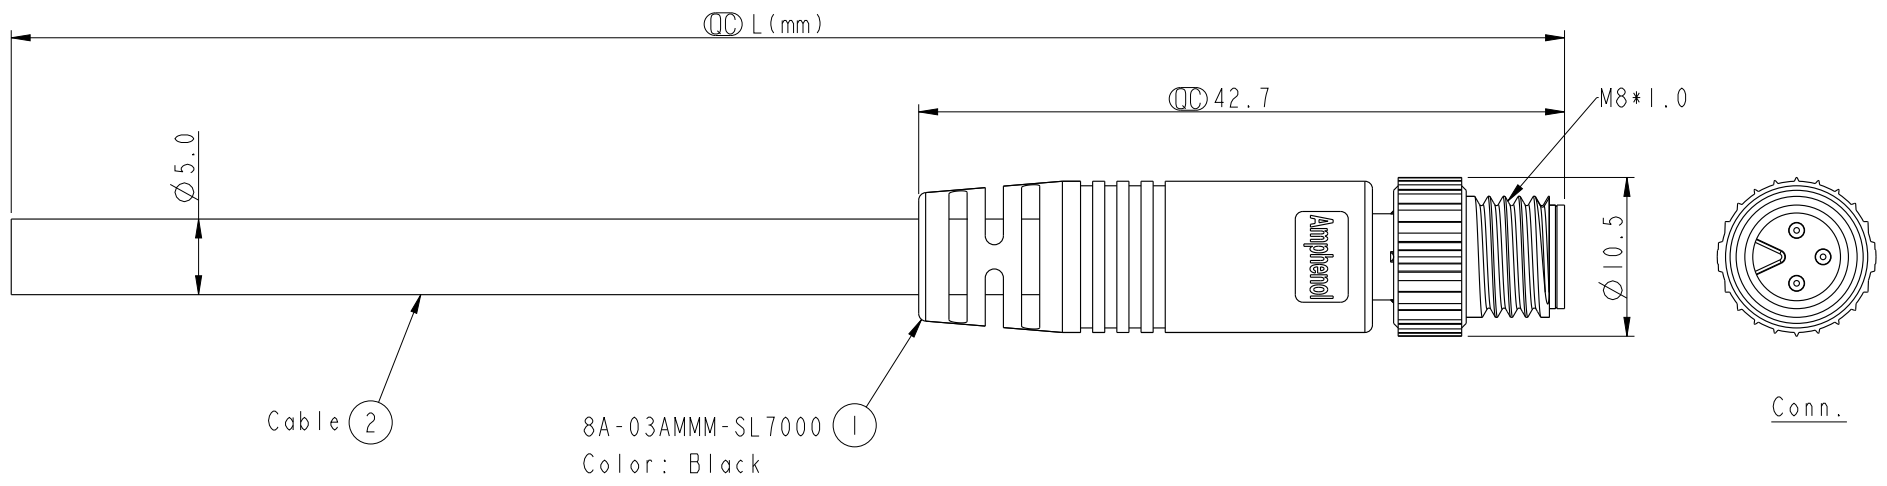

THIS DOCUMENT IS SUBJECT TO CHANGE WITHOUT NOTICE. IT IS CONFIDENTIAL AND A PROPERTY OF Amphenol LTW. DISCLOSURE TO THIRD PARTY HAS TO BE AUTHORIZED BY Amphenol LTW.

REV.	ECN NO.	DATE	SIGN	DESCRIPTION

ALTW
CONFIDENTIAL
2014-01-09
R&D DEPT.

8A-03AMMM-SL7AXX
XX: 01~99Meters
01: 01Meter
02: 02Meter
...
99: 99Meters
Cable Length(L): 01~99Meters

1. Note:
2. $\varnothing$ Important Dimension.
   - Waterproof Rate: IP67.
   - Connector: PU, Black.
   - Male Pin: Copper Alloy, Gold Plated.
   - Screw Nut: Zinc Alloy, Nickel Plated.
   - Cable: UL2464 22AWG*3C+Talcum, PVC Jacket, UV Resistant, OD=5.0, Black.
   - Cable Length Tolerance:
     - 01M: ± 40 mm
     - 02~05M: ± 60 mm
     - 06~10M: ± 100 mm
     - 11~30M: ± 200 mm
     - 31~99M: ± 500 mm