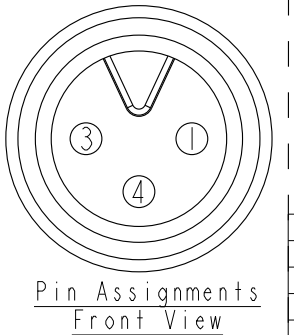

8A-03AMMM-SL7AXX
 XX: 01~99Meters
 01: 01Meter
 02: 02Meter
 ...
 99: 99Meters
 Cable Length(L): 01~99Meters

- Note:
- * \varnothing Important Dimension.
 - * Waterproof Rate: IP67.
 - * Connector: PU, Black.
 - * Male Pin: Copper Alloy, Gold Plated.
 - * Screw Nut: Zinc Alloy, Nickel Plated.
 - * Cable: UL2464 22AWG*3C+Talcum, PVC Jacket, UV Resistant, OD=5.0, Black.
 - * Cable Length Tolerance:
 - 01M: ± 40 mm
 - 02~05M: ± 60 mm
 - 06~10M: ± 100 mm
 - 11~30M: ± 200 mm
 - 31~99M: ± 500 mm

Pin	Wire Color
4	Black 黑
3	Blue 藍
1	Brown 棕
Conn.	Wire Color

UNIT:mm TOLERANCE ± 0.5 mm	TITLE M8 3Pin Cable M Conn. M Pin			Amphenol LTW 安費諾亮泰企業股份有限公司		ITEM NO	DRAWN BY Mila	DATE 2014-01-09
	SCALE 2:1	SIZE A4	SHEET 1 OF 1			DWG NO 8A-03AMMM-SL7AXX	CHECKED BY Jimmy	DATE 2014-01-09
	REV. A	WC-REV. A.4	\varnothing : Inspection item			CUSTOMER ALTW	APPROVED BY Jerry	DATE 2014-01-09
						8 FMW10702-01-02A1		