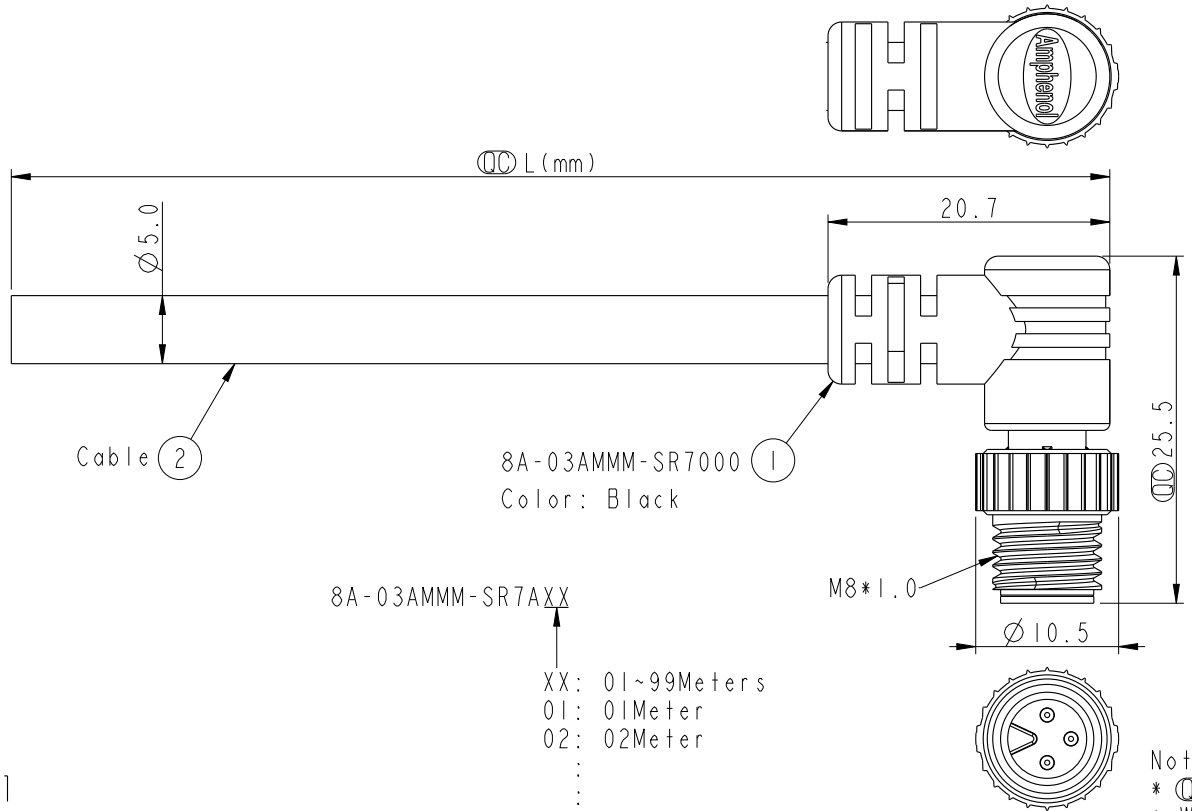

THIS DOCUMENT IS SUBJECT TO CHANGE WITHOUT NOTICE. IT IS CONFIDENTIAL AND A PROPERTY OF Amphenol LTW. DISCLOSURE TO THIRD PARTY HAS TO BE AUTHORIZED BY Amphenol LTW.

REV.	ECN NO.	DATE	SIGN	DESCRIPTION

8A-03AMMM-SR7000
Color: Black

8A-03AMMM-SR7AXX

XX: 01~99Meters
01: 01Meter
02: 02Meter
:
:
:
99: 99Meters
Cable Length(L): 01~99Meters

- Note:
- * \varnothing Important Dimension.
 - * Waterproof Rate: IP67.
 - * Connector: PU, Black.
 - * Male Pin: Copper Alloy, Gold Plated.
 - * Screw Nut: Zinc Alloy, Nickel Plated.
 - * Cable: UL2464 22AWG*3C+Talcum, PVC Jacket, UV Resistant, OD=5.0, Black.
 - * Cable Length Tolerance: 01M: ± 40 mm
02~05M: ± 60 mm
06~10M: ± 100 mm
11~30M: ± 200 mm
31~99M: ± 500 mm

Pin	Wire Color
4	Black 黑
3	Blue 藍
1	Brown 棕
Conn.	Wire Color

UNIT:mm TOLERANCE ± 0.5 mm	TITLE M8 3Pin Cable M Conn. M Pin			ITEM NO		DRAWN BY Mila		DATE 2014-01-09	
	SCALE 9:5	SIZE A4	SHEET 1 OF 1	DWG NO 8A-03AMMM-SR7AXX		CHECKED BY Jimmy		DATE 2014-01-09	
	REV. A	WC-REV. A.3	\varnothing : Inspection item	CUSTOMER ALTW		APPROVED BY Jerry		DATE 2014-01-09	
Amphenol LTW 安費諾亮泰企業股份有限公司				8 FMW10702-01-02A1					