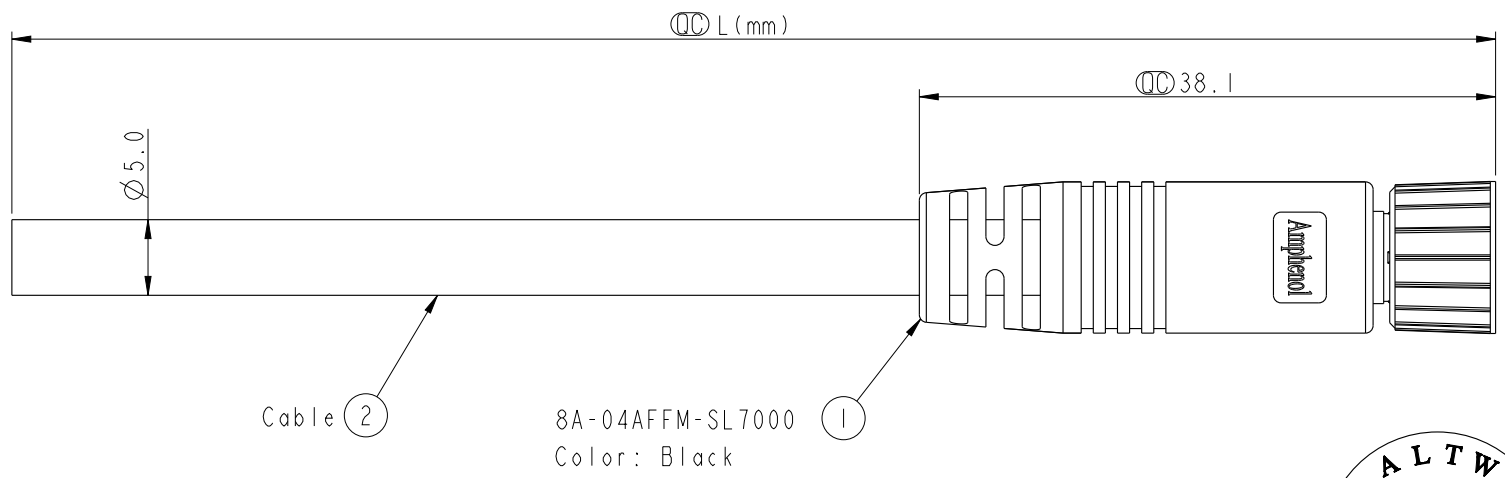

THIS DOCUMENT IS SUBJECT TO CHANGE WITHOUT NOTICE. IT IS CONFIDENTIAL AND A PROPERTY OF Amphenol LTW. DISCLOSURE TO THIRD PARTY HAS TO BE AUTHORIZED BY Amphenol LTW.

REV.	ECN NO.	DATE	SIGN	DESCRIPTION

Cable ②
8A-04AFFM-SL7000
Color: Black

8A-04AFFM-SL7AXX
XX: 01~99Meters
01: 01Meter
02: 02Meter
...
99: 99Meters
Cable Length(L): 01~99Meters