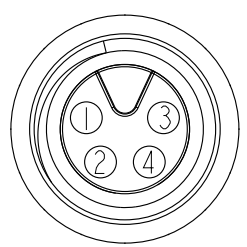

8A-04AFFM-SL7AXX  
 XX: 01~99Meters  
 01: 01Meter  
 02: 02Meter  
 ...  
 99: 99Meters  
 Cable Length(L): 01~99Meters

- Note:
- \* Ⓞ Important Dimension.
  - \* Waterproof Rate: IP67.
  - \* Connector: PU, Black.
  - \* Female Pin: Copper Alloy, Gold Plated.
  - \* Screw Nut: Zinc Alloy, Nickel Plated.
  - \* O-Ring: Viton, Green.
  - \* Cable: UL2464 22AWG\*4C+Talcum, PVC Jacket, UV Resistant, OD=5.0, Black.
  - \* Cable Length Tolerance: 01M: ±40mm  
 02~05M: ±60mm  
 06~10M: ±100mm  
 11~30M: ±200mm  
 31~99M: ±500mm

Pin Assignments  
Front View

Pin	Wire Color
4	Black 黑
3	Blue 藍
2	White 白
1	Brown 棕
Conn.	Wire Color

Pin Out

UNIT:mm		TITLE M8 4Pin Cable F Conn. F Pin
TOLERANCE ±0.5 mm	SCALE 2:1	SIZE A4
REV. A	WC-REV. A.3	SHEET 1 OF 1
Ⓞ: Inspection item		