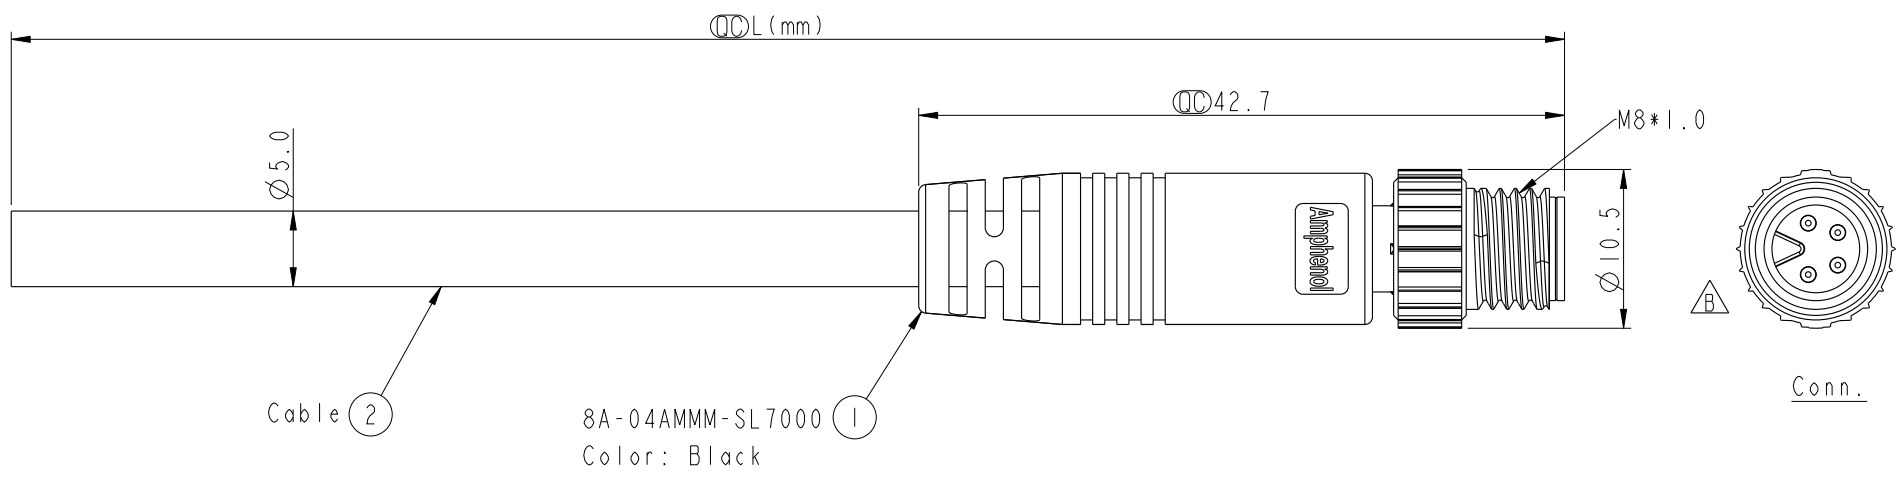

ALTW
CONFIDENTIAL
 2016-08-16
R&D DEPT.

8A-04AMMM-SL7AXX
 XX: 01~99Meters
 01: 01Meter
 02: 02Meter
 ...
 99: 99Meters
 Cable Length(L): 01~99Meters

- Note:
- * (CC) Important Dimension.
 - * Waterproof Rate: IP67.
 - * Connector: PU, Black.
 - * Male Pin: Copper Alloy, Gold Plated.
 - * Screw Nut: Zinc Alloy, Nickel Plated.
 - * Cable: UL2464 22AWG*4C+Talcum, PVC Jacket, UV Resistant, OD=5.0, Black.
 - * Cable Length Tolerance: 01M: ±40mm
 02~05M: ±60mm
 06~10M: ±100mm
 11~30M: ±200mm
 31~99M: ±500mm

| Conn. | Wire Color | Pin Out |
|-------|------------|---------|
| 4 | Black 黑 | |
| 3 | Blue 藍 | |
| 2 | White 白 | |
| 1 | Brown 棕 | |

UNIT:mm
 TOLERANCE ±0.5 mm

| | | | |
|--------------------------------------|----------------|-----------------------|--|
| TITLE M8 4Pin Cable M Conn. M Pin | | | |
| SCALE 2:1 | SIZE A4 | SHEET 1 OF 1 | |
| REV. B | WC-REV. A.6 | (CC): Inspection item | |