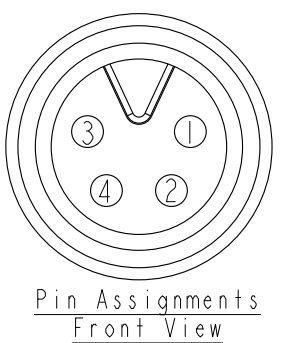

ALTW
CONFIDENTIAL
 2016-08-16
R&D DEPT.

8A-04AMMM-SL7AXX
 XX: 01~99Meters
 01: 01Meter
 02: 02Meter
 ...
 99: 99Meters
 Cable Length(L): 01~99Meters

- Note:
- * (CC) Important Dimension.
 - * Waterproof Rate: IP67.
 - * Connector: PU, Black.
 - * Male Pin: Copper Alloy, Gold Plated.
 - * Screw Nut: Zinc Alloy, Nickel Plated.
 - * Cable: UL2464 22AWG*4C+Talcum, PVC Jacket, UV Resistant, OD=5.0, Black.
 - * Cable Length Tolerance: 01M: ±40mm
 02~05M: ±60mm
 06~10M: ±100mm
 11~30M: ±200mm
 31~99M: ±500mm

| Conn. | Wire Color | Pin Out |
|-------|------------|---------|
| 4 | Black 黑 | |
| 3 | Blue 藍 | |
| 2 | White 白 | |
| 1 | Brown 棕 | |

UNIT:mm
 TOLERANCE ±0.5 mm

| | | | |
|--------------------------------------|----------------|-----------------------|--|
| TITLE M8 4Pin Cable M Conn. M Pin | | | |
| SCALE 2:1 | SIZE A4 | SHEET 1 OF 1 | |
| REV. B | WC-REV. A.6 | (CC): Inspection item | |