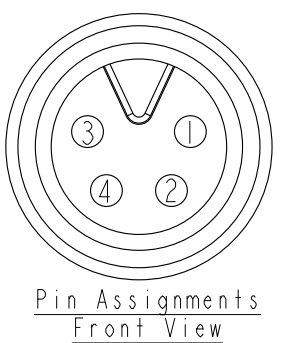

Cable ②
 8A-04AMMM-SL7000 ①
 Color: Black

ALTW
CONFIDENTIAL
 2016-08-16
R&D DEPT.

8A-04AMMM-SL7AXX
 XX: 01~99Meters
 01: 01Meter
 02: 02Meter
 ...
 99: 99Meters
 Cable Length(L): 01~99Meters

- Note:
- * Ⓞ Important Dimension.
 - * Waterproof Rate: IP67.
 - * Connector: PU, Black.
 - * Male Pin: Copper Alloy, Gold Plated.
 - * Screw Nut: Zinc Alloy, Nickel Plated.
 - * Cable: UL2464 22AWG*4C+Talcum, PVC Jacket, UV Resistant, OD=5.0, Black.
 - * Cable Length Tolerance: 01M: ±40mm
 02~05M: ±60mm
 06~10M: ±100mm
 11~30M: ±200mm
 31~99M: ±500mm

Pin Out	Wire Color	Color
4	Black	黑
3	Blue	藍
2	White	白
1	Brown	棕

UNIT:mm
 TOLERANCE
 ±0.5 mm

TITLE M8 4Pin Cable M Conn. M Pin			
SCALE 2:1	SIZE A4	SHEET 1 OF 1	
REV. B	WC-REV. A.6	Ⓞ: Inspection item	

Amphenol LTW
 安費諾亮泰企業股份有限公司