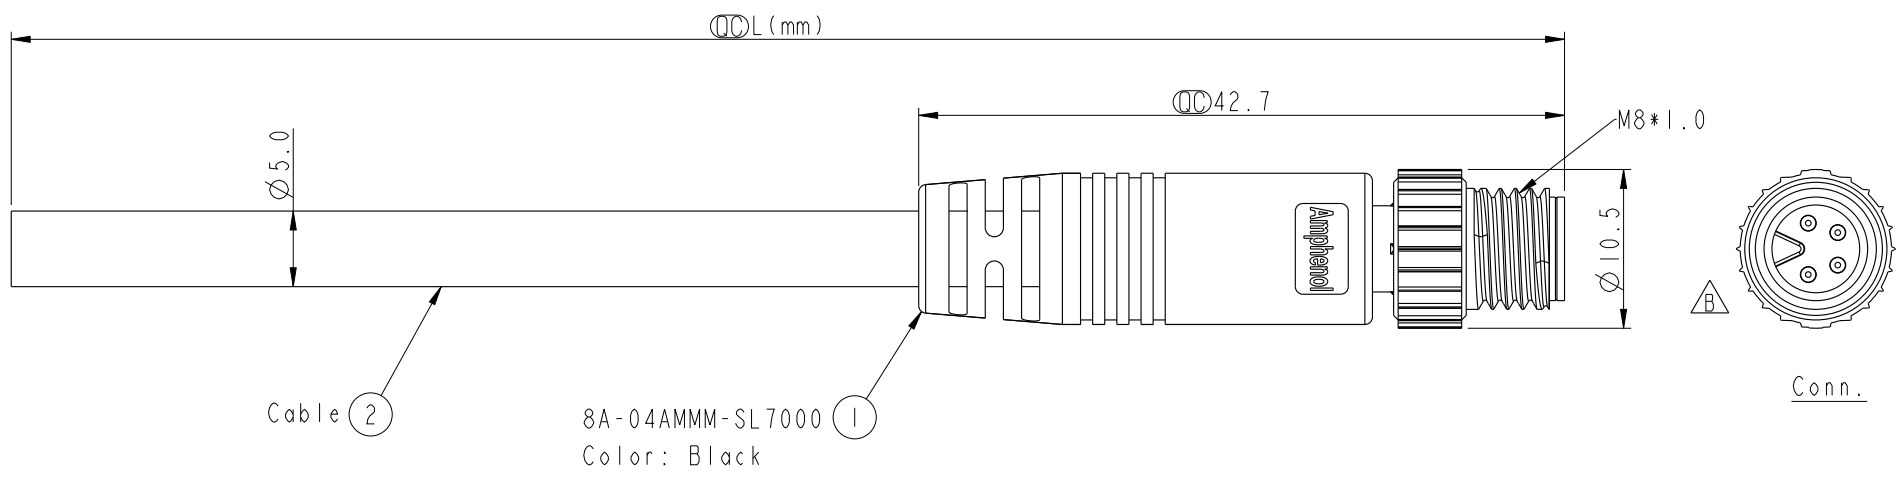

Cable ②
 8A-04AMMM-SL7000 ①
 Color: Black

ALTW
CONFIDENTIAL
 2016-08-16
R&D DEPT.

8A-04AMMM-SL7AXX
 XX: 01~99Meters
 01: 01Meter
 02: 02Meter
 ...
 99: 99Meters
 Cable Length(L): 01~99Meters

- Note:
- * Ⓞ Important Dimension.
 - * Waterproof Rate: IP67.
 - * Connector: PU, Black.
 - * Male Pin: Copper Alloy, Gold Plated.
 - * Screw Nut: Zinc Alloy, Nickel Plated.
 - * Cable: UL2464 22AWG*4C+Talcum, PVC Jacket, UV Resistant, OD=5.0, Black.
 - * Cable Length Tolerance: 01M: ±40mm
 02~05M: ±60mm
 06~10M: ±100mm
 11~30M: ±200mm
 31~99M: ±500mm

Pin Out	Wire Color	Color
4	Black	黑
3	Blue	藍
2	White	白
1	Brown	棕

UNIT:mm
 TOLERANCE
 ±0.5 mm

TITLE M8 4Pin Cable M Conn. M Pin			
SCALE 2:1	SIZE A4	SHEET 1 OF 1	
REV. B	WC-REV. A.6	Ⓞ: Inspection item	

Amphenol LTW
 安費諾亮泰企業股份有限公司