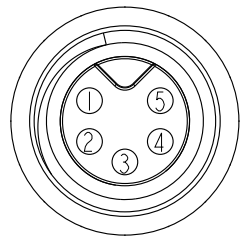

8A-05AFFM-SL7AXX
 XX: 01~99Meters
 01: 01Meter
 02: 02Meter
 ...
 99: 99Meters
 Cable Length(L): 01~99Meters

- Note:
- * \varnothing Important Dimension.
 - * Waterproof Rate: IP67.
 - * Connector: PU, Black.
 - * Female Pin: Copper Alloy, Gold Plated.
 - * Screw Nut: Zinc Alloy, Nickel Plated.
 - * O-Ring: Viton, Green.
 - * Cable: UL2464 24AWG*5C+Talcum, PVC Jacket, UV Resistant, OD=5.0, Black.
 - * Cable Length Tolerance: 01M: ± 40 mm
 02~05M: ± 60 mm
 06~10M: ± 100 mm
 11~30M: ± 200 mm
 31~99M: ± 500 mm

Pin Assignments Front View

Pin Out	Wire Color
5	Yellow 黃
4	Orange 橘
3	Red 紅
2	Brown 棕
1	Black 黑
Conn.	Wire Color

UNIT:mm

TOLERANCE ± 0.5 mm

TITLE M8 5Pin Cable F Conn. F Pin			
SCALE 2:1	SIZE A4	SHEET 1 OF 1	
REV. A	WC-REV. A.3	\varnothing : Inspection item	