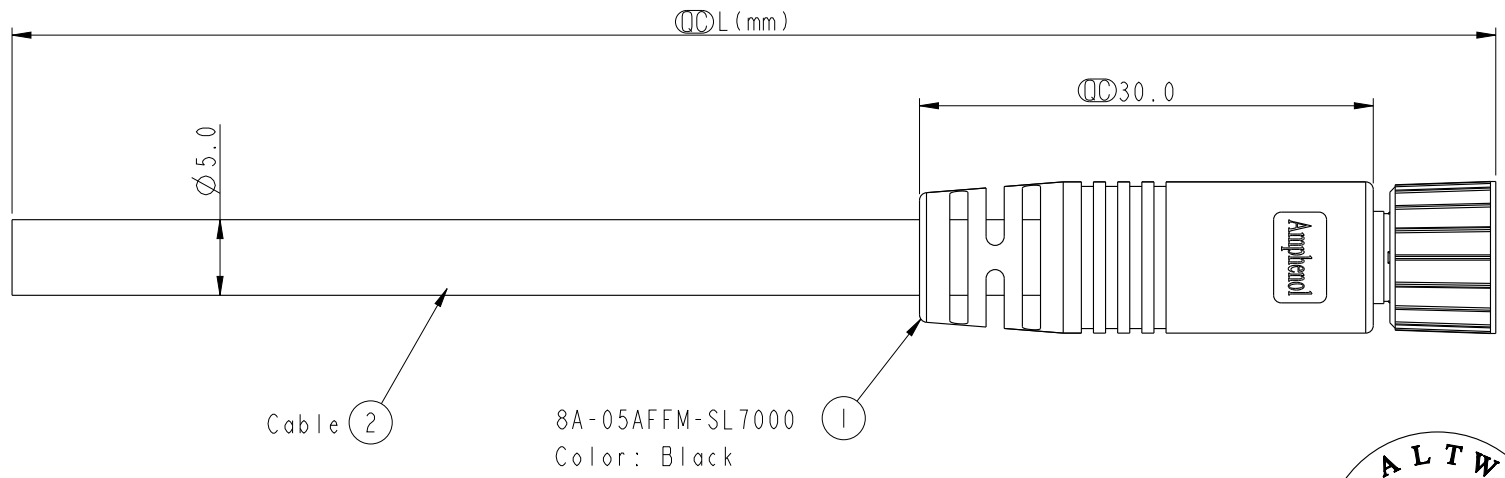

THIS DOCUMENT IS SUBJECT TO CHANGE WITHOUT NOTICE. IT IS CONFIDENTIAL AND A PROPERTY OF Amphenol LTW. DISCLOSURE TO THIRD PARTY HAS TO BE AUTHORIZED BY Amphenol LTW.

REV.	ECN NO.	DATE	SIGN	DESCRIPTION