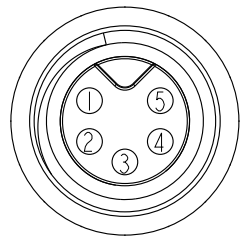

8A-05AFFM-SL7AXX  
 XX: 01~99Meters  
 01: 01Meter  
 02: 02Meter  
 ...  
 99: 99Meters  
 Cable Length(L): 01~99Meters

- Note:
- \*  $\varnothing$  Important Dimension.
  - \* Waterproof Rate: IP67.
  - \* Connector: PU, Black.
  - \* Female Pin: Copper Alloy, Gold Plated.
  - \* Screw Nut: Zinc Alloy, Nickel Plated.
  - \* O-Ring: Viton, Green.
  - \* Cable: UL2464 24AWG\*5C+Talcum, PVC Jacket, UV Resistant, OD=5.0, Black.
  - \* Cable Length Tolerance: 01M:  $\pm 40$ mm  
 02~05M:  $\pm 60$ mm  
 06~10M:  $\pm 100$ mm  
 11~30M:  $\pm 200$ mm  
 31~99M:  $\pm 500$ mm

Pin Assignments Front View

Pin Out	Wire Color
5	Yellow 黃
4	Orange 橘
3	Red 紅
2	Brown 棕
1	Black 黑
Conn.	Wire Color

UNIT:mm		TITLE	M8 5Pin Cable F Conn. F Pin		
TOLERANCE $\pm 0.5$ mm		SCALE	2:1	SIZE	A4
		REV.	A	WC-REV.	A.3
		$\varnothing$ : Inspection item			