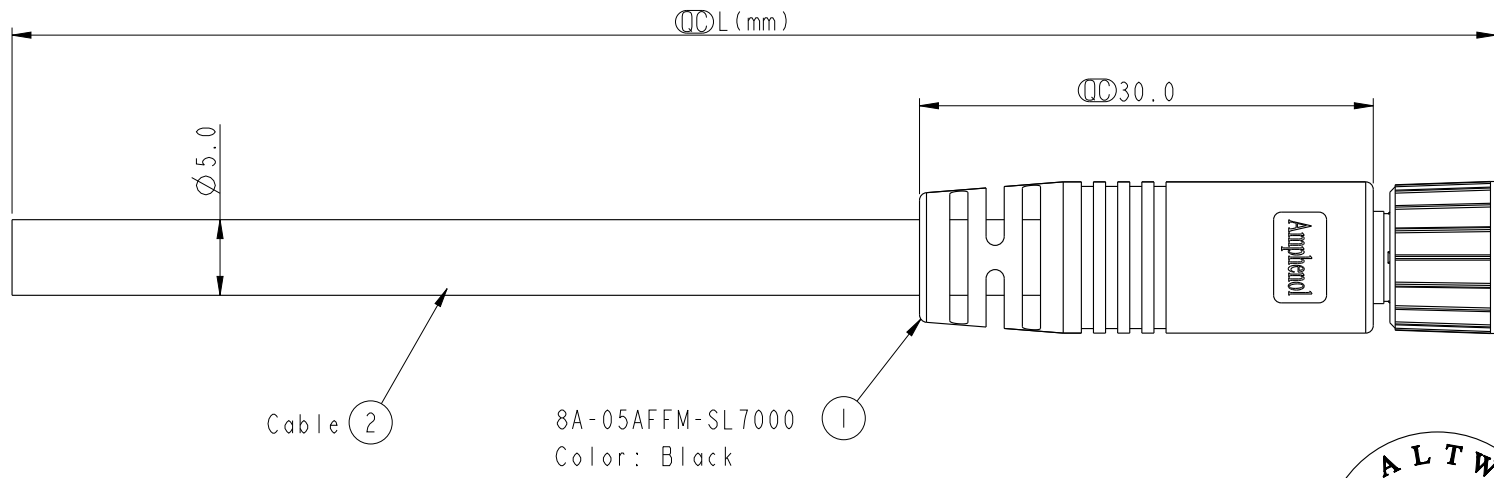

THIS DOCUMENT IS SUBJECT TO CHANGE WITHOUT NOTICE. IT IS CONFIDENTIAL AND A PROPERTY OF Amphenol LTW. DISCLOSURE TO THIRD PARTY HAS TO BE AUTHORIZED BY Amphenol LTW.

REV.	ECN NO.	DATE	SIGN	DESCRIPTION