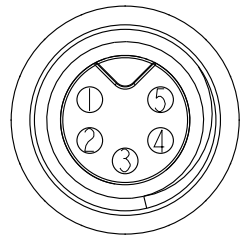

8A-05AFFM-SR7AXX
 XX: 01~99Meters
 01: 01Meter
 02: 02Meter
 ...
 99: 99Meters
 Cable Length(L): 01~99Meters

Pin Assignments
Front View

Pin	Wire Color
5	Yellow 黃
4	Orange 橘
3	Red 紅
2	Brown 棕
1	Black 黑
Conn.	Wire Color

- Note:
- * Ⓞ Important Dimension.
 - * Waterproof Rate: IP67.
 - * Connector: PU, Black.
 - * Female Pin: Copper Alloy, Gold Plated.
 - * Screw Nut: Zinc Alloy, Nickel Plated.
 - * O-Ring: Viton, Green.
 - * Cable: UL2464 24AWG*5C+Talcum, PVC Jacket, UV Resistant, OD=5.0, Black.
 - * Cable Length Tolerance: 01M: ±40mm
02~05M: ±60mm
06~10M: ±100mm
11~30M: ±200mm
31~99M: ±500mm

UNIT:mm TOLERANCE ±0.5 mm	TITLE M8 5Pin Cable F Conn. F Pin		Amphenol LTW 安費諾亮泰企業股份有限公司		ITEM NO	DRAWN BY Mila	DATE 2013-12-18
	SCALE 2:1	SIZE A4			DWG NO 8A-05AFFM-SR7AXX	CHECKED BY Jimmy	DATE 2013-12-18
	REV. A	WC-REV. A.2	Ⓞ: Inspection item		CUSTOMER ALTW	APPROVED BY Jerry	DATE 2013-12-18