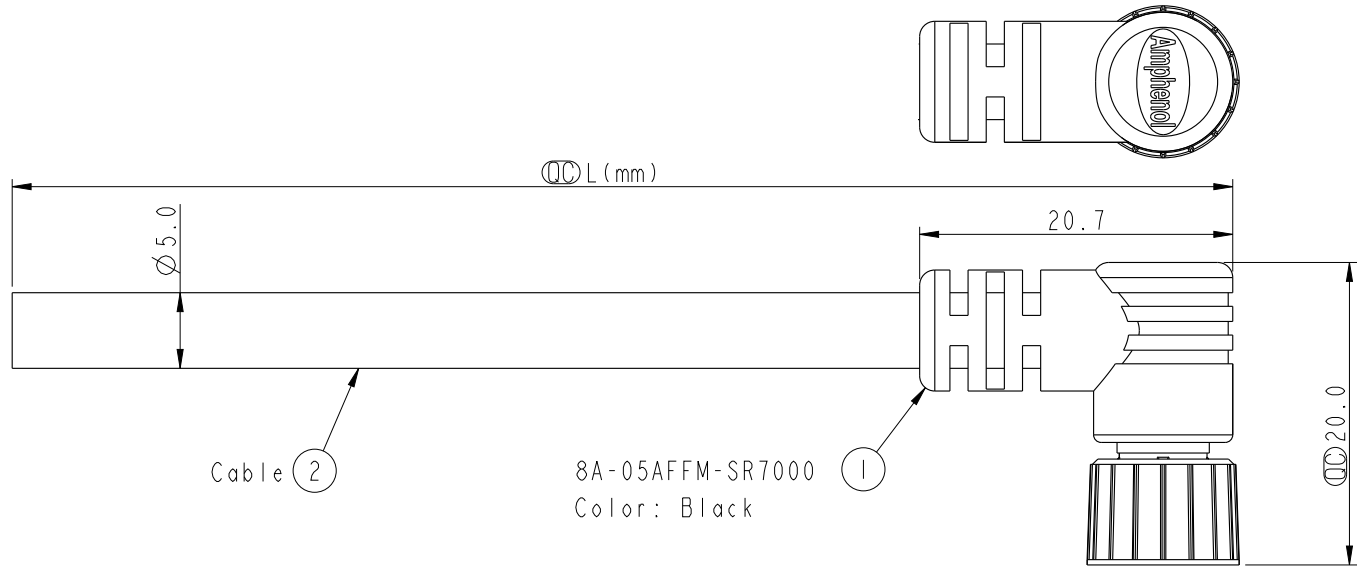

THIS DOCUMENT IS SUBJECT TO CHANGE WITHOUT NOTICE. IT IS CONFIDENTIAL AND A PROPERTY OF Amphenol LTW. DISCLOSURE TO THIRD PARTY HAS TO BE AUTHORIZED BY Amphenol LTW.

REV.	ECN NO.	DATE	SIGN	DESCRIPTION

Cable ② 8A-05AFFM-SR7000
Color: Black

8A-05AFFM-SR7AXX
 XX: 01~99Meters
 01: 01Meter
 02: 02Meter
 ...
 99: 99Meters
 Cable Length(L): 01~99Meters

Pin Assignments
Front View

Pin	Wire Color
5	Yellow 黃
4	Orange 橘
3	Red 紅
2	Brown 棕
1	Black 黑
Conn.	Wire Color

- Note:
- * Ⓞ Important Dimension.
 - * Waterproof Rate: IP67.
 - * Connector: PU, Black.
 - * Female Pin: Copper Alloy, Gold Plated.
 - * Screw Nut: Zinc Alloy, Nickel Plated.
 - * O-Ring: Viton, Green.
 - * Cable: UL2464 24AWG*5C+Talcum, PVC Jacket, UV Resistant, OD=5.0, Black.
 - * Cable Length Tolerance: 01M: ±40mm
02~05M: ±60mm
06~10M: ±100mm
11~30M: ±200mm
31~99M: ±500mm

UNIT:mm TOLERANCE ±0.5 mm	TITLE M8 5Pin Cable F Conn. F Pin		Amphenol LTW 安費諾亮泰企業股份有限公司		ITEM NO	DRAWN BY Mila	DATE 2013-12-18
	SCALE 2:1	SIZE A4			DWG NO 8A-05AFFM-SR7AXX	CHECKED BY Jimmy	DATE 2013-12-18
	REV. A	WC-REV. A.2	Ⓞ: Inspection item		CUSTOMER ALTW	APPROVED BY Jerry	DATE 2013-12-18