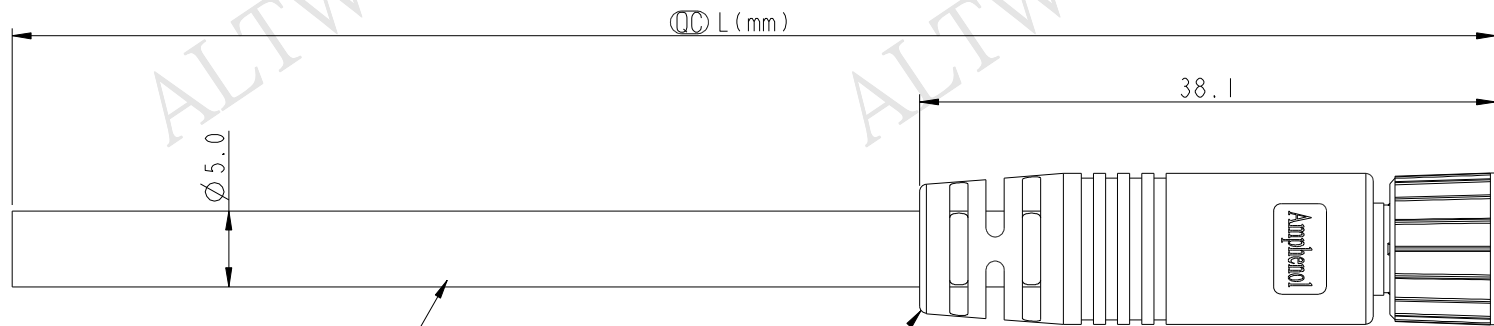

Conn.

Cable ②  
 △ 8A-06AFFM-SL7000  
 Color: Black

△ 8A-06AFFM-SL7AXX  
 XX: 01~99Meters  
 01: 01Meter  
 02: 02Meter  
 ...  
 99: 99Meters  
 Cable Length(L): 01~99Meters

- Note:
- \* ① Important Dimension.
  - \* Waterproof Rate: IP67.
  - \* Connector: PU, Black.
  - \* Female Pin: Copper Alloy, Gold Plated.
  - \* Screw Nut: Zinc Alloy, Nickel Plated.
  - \* Cable: UL2464 24AWG\*6C+Al/Mylar, PVC Jacket, UV Resistant, OD=5.0, Black.
  - \* Cable Length Tolerance:
    - 02~05M: ±60mm
    - 06~10M: ±100mm
    - 11~30M: ±200mm
    - 31~99M: ±500mm

Pin Assignments  
Front View

6	Green 綠
5	Yellow 黃
4	Orange 橘
3	Red 紅
2	Brown 棕
1	Black 黑
Conn.	Wire Color

Pin Out

UNIT:mm		TITLE	M8 6Pin Cable F Conn. F Pin		
TOLERANCE	±0.5 mm	SCALE	2:1	SIZE	A4
REV.	B	WC-REV.	A.4	SHEET	1 OF 1
		①	Inspection item		