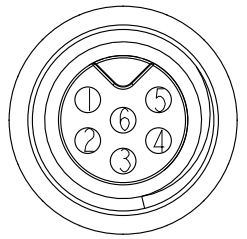

8A-06AFFM-SR7AXX  
 XX: 01~99Meters  
 01: 01Meter  
 02: 02Meter  
 ...  
 99: 99Meters  
 Cable Length(L): 01~99Meters

Pin Assignments  
Front View

Pin	Wire Color	Pin Out
6	Green 綠	
5	Yellow 黃	
4	Orange 橘	
3	Red 紅	
2	Brown 棕	
1	Black 黑	
Conn.	Wire Color	Pin Out

- Note:
- \* Ⓞ Important Dimension.
  - \* Waterproof Rate: IP67.
  - \* Connector: PU, Black.
  - \* Female Pin: Copper Alloy, Gold Plated.
  - \* Screw Nut: Zinc Alloy, Nickel Plated.
  - \* O-Ring: Viton, Green.
  - \* Cable: UL2464 24AWG\*6C+Al/Mylar, PVC Jacket, UV Resistant, OD=5.0, Black.
  - \* Cable Length Tolerance: 01M: ±40mm  
02~05M: ±60mm  
06~10M: ±100mm  
11~30M: ±200mm  
31~99M: ±500mm

UNIT:mm

TOLERANCE  
±0.5 mm

TITLE M8 6Pin Cable F Conn. F Pin			
SCALE 2:1	SIZE A4	SHEET 1 OF 1	
REV. A	WC-REV. A.2	Ⓞ: Inspection item	

**Amphenol LTW**  
安費諾亮泰企業股份有限公司

ITEM NO	DRAWN BY Mila	DATE 2014-01-09
DWG NO 8A-06AFFM-SR7AXX	CHECKED BY Jimmy	DATE 2014-01-09
CUSTOMER ALTW	APPROVED BY Jerry	DATE 2014-01-09