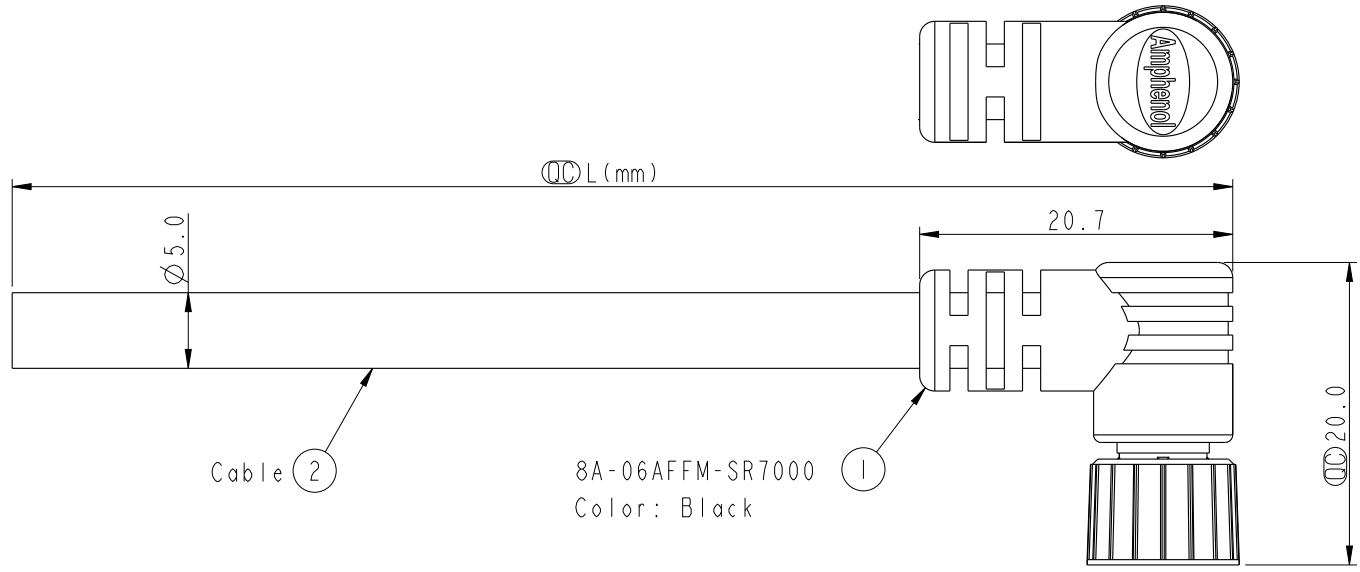

THIS DOCUMENT IS SUBJECT TO CHANGE WITHOUT NOTICE. IT IS CONFIDENTIAL AND A PROPERTY OF Amphenol LTW. DISCLOSURE TO THIRD PARTY HAS TO BE AUTHORIZED BY Amphenol LTW.

REV.	ECN NO.	DATE	SIGN	DESCRIPTION

Cable ② 8A-06AFFM-SR7000  
Color: Black

8A-06AFFM-SR7AXX  
 XX: 01~99Meters  
 01: 01Meter  
 02: 02Meter  
 ...  
 99: 99Meters  
 Cable Length(L): 01~99Meters

Pin Assignments  
Front View

Pin	Wire Color	Pin Out
6	Green 綠	
5	Yellow 黃	
4	Orange 橘	
3	Red 紅	
2	Brown 棕	
1	Black 黑	
Conn.	Wire Color	Pin Out

- Note:
- \* Ⓞ Important Dimension.
  - \* Waterproof Rate: IP67.
  - \* Connector: PU, Black.
  - \* Female Pin: Copper Alloy, Gold Plated.
  - \* Screw Nut: Zinc Alloy, Nickel Plated.
  - \* O-Ring: Viton, Green.
  - \* Cable: UL2464 24AWG\*6C+Al/Mylar, PVC Jacket, UV Resistant, OD=5.0, Black.
  - \* Cable Length Tolerance: 01M: ±40mm  
02~05M: ±60mm  
06~10M: ±100mm  
11~30M: ±200mm  
31~99M: ±500mm

UNIT:mm

TOLERANCE  
±0.5 mm

TITLE M8 6Pin Cable F Conn. F Pin			
SCALE 2:1	SIZE A4	SHEET 1 OF 1	
REV. A	WC-REV. A.2	Ⓞ: Inspection item	

**Amphenol LTW**  
安費諾亮泰企業股份有限公司

ITEM NO	DRAWN BY Mila	DATE 2014-01-09
DWG NO 8A-06AFFM-SR7AXX	CHECKED BY Jimmy	DATE 2014-01-09
CUSTOMER ALTW	APPROVED BY Jerry	DATE 2014-01-09