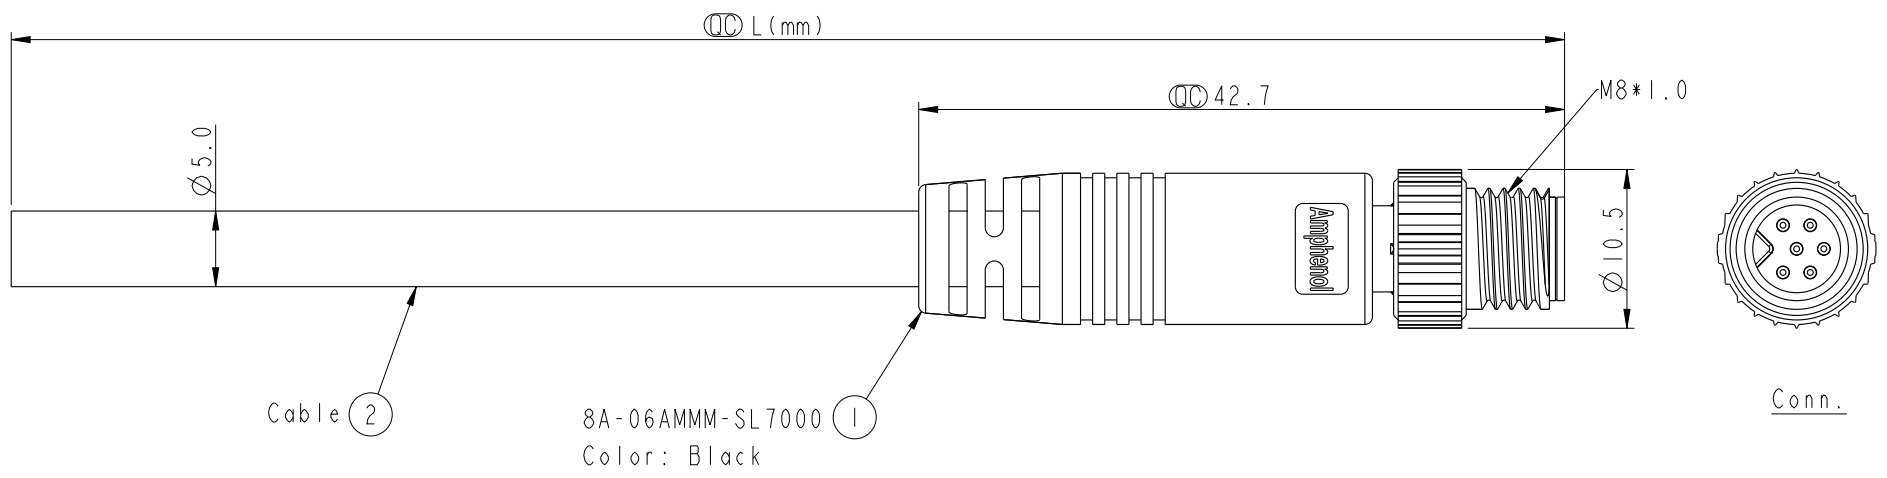

THIS DOCUMENT IS SUBJECT TO CHANGE WITHOUT NOTICE. IT IS CONFIDENTIAL AND A PROPERTY OF Amphenol LTW. DISCLOSURE TO THIRD PARTY HAS TO BE AUTHORIZED BY Amphenol LTW.

REV.	ECN NO.	DATE	SIGN	DESCRIPTION

ALTW
CONFIDENTIAL
2014-01-09
R&D DEPT.

8A-06AMMM-SL7AXX
XX: 01~99Meters
01: 01Meter
02: 02Meter
...
99: 99Meters
Cable Length(L): 01~99Meters

1. Note:
2. $\varnothing$ Important Dimension.
   - Waterproof Rate: IP67.
   - Connector: PU, Black.
   - Male Pin: Copper Alloy, Gold Plated.
   - Screw Nut: Zinc Alloy, Nickel Plated.
   - Cable: UL2464 24AWG*6C+Al/Mylar, PVC Jacket, UV Resistant, OD=5.0, Black.
   - Cable Length Tolerance:
     - 01M: ± 40 mm
     - 02~05M: ± 60 mm
     - 06~10M: ± 100 mm
     - 11~30M: ± 200 mm
     - 31~99M: ± 500 mm