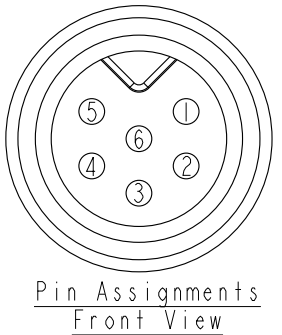

8A-06AMMM-SL7AXX  
 XX: 01~99Meters  
 01: 01Meter  
 02: 02Meter  
 ...  
 99: 99Meters  
 Cable Length(L): 01~99Meters

- Note:
- \*  $\varnothing$  Important Dimension.
  - \* Waterproof Rate: IP67.
  - \* Connector: PU, Black.
  - \* Male Pin: Copper Alloy, Gold Plated.
  - \* Screw Nut: Zinc Alloy, Nickel Plated.
  - \* Cable: UL2464 24AWG\*6C+Al/Mylar, PVC Jacket, UV Resistant, OD=5.0, Black.
  - \* Cable Length Tolerance:
    - 01M:  $\pm 40$ mm
    - 02~05M:  $\pm 60$ mm
    - 06~10M:  $\pm 100$ mm
    - 11~30M:  $\pm 200$ mm
    - 31~99M:  $\pm 500$ mm