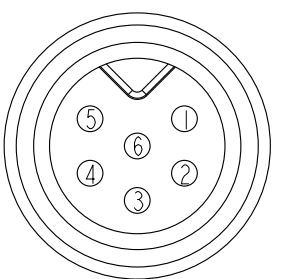

THIS DOCUMENT IS SUBJECT TO CHANGE WITHOUT NOTICE. IT IS CONFIDENTIAL AND A PROPERTY OF Amphenol LTW. DISCLOSURE TO THIRD PARTY HAS TO BE AUTHORIZED BY Amphenol LTW.

REV.	ECN NO.	DATE	SIGN	DESCRIPTION

8A-06AMMM-SR7AXX  
 XX: 01~99Meters  
 01: 01Meter  
 02: 02Meter  
 ...  
 99: 99Meters  
 Cable Length(L): 01~99Meters

- Note:
- \*  $\varnothing$  Important Dimension.
  - \* Waterproof Rate: IP67.
  - \* Connector: PU, Black.
  - \* Male Pin: Copper Alloy, Gold Plated.
  - \* Screw Nut: Zinc Alloy, Nickel Plated.
  - \* Cable: UL2464 24AWG\*6C+AI/Mylar, PVC Jacket, UV Resistant, OD=5.0, Black.
  - \* Cable Length Tolerance: 01M:  $\pm 40$ mm  
 02~05M:  $\pm 60$ mm  
 06~10M:  $\pm 100$ mm  
 11~30M:  $\pm 200$ mm  
 31~99M:  $\pm 500$ mm

Pin	Wire Color
6	Green 綠
5	Yellow 黃
4	Orange 橘
3	Red 紅
2	Brown 棕
1	Black 黑
Conn.	Wire Color

UNIT:mm

TOLERANCE  $\pm 0.5$  mm

TITLE M8 6Pin Cable M Conn. M Pin			
SCALE 9:5	SIZE A4	SHEET 1 OF 1	
REV. A	WC-REV. A.4	$\varnothing$ : Inspection item	