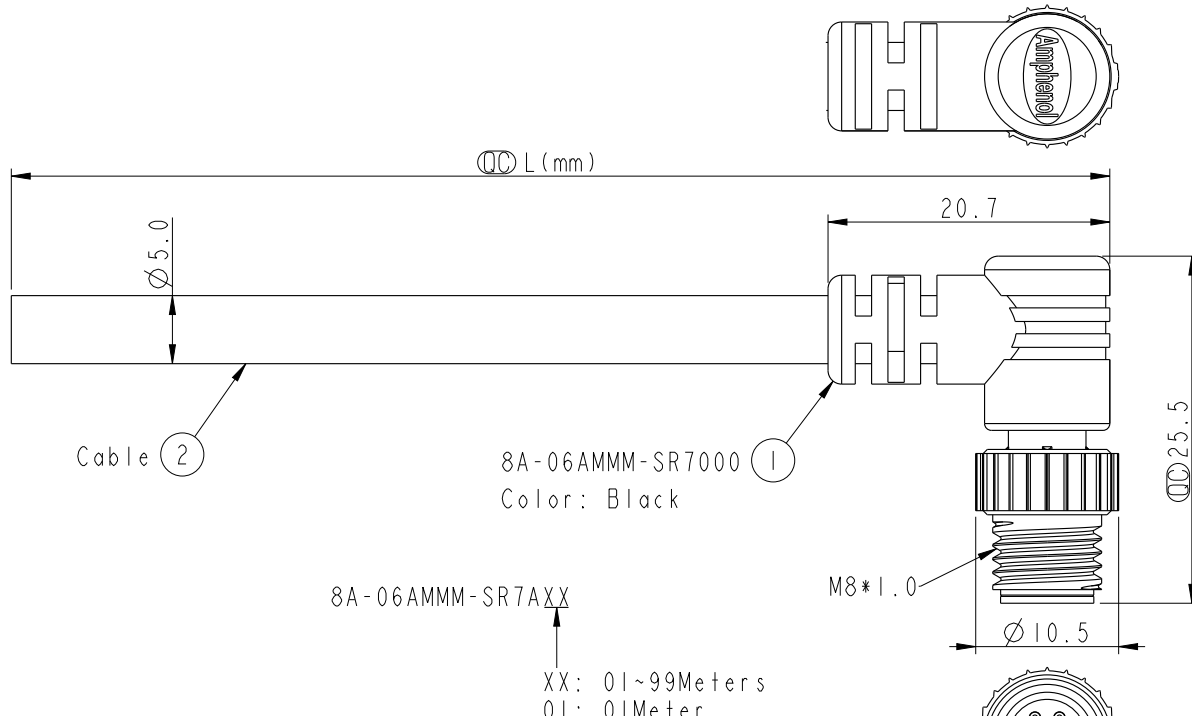

THIS DOCUMENT IS SUBJECT TO CHANGE WITHOUT NOTICE. IT IS CONFIDENTIAL AND A PROPERTY OF Amphenol LTW. DISCLOSURE TO THIRD PARTY HAS TO BE AUTHORIZED BY Amphenol LTW.

REV.	ECN NO.	DATE	SIGN	DESCRIPTION

8A-06AMMM-SR7AXX  
 XX: 01~99Meters  
 01: 01Meter  
 02: 02Meter  
 ...  
 99: 99Meters  
 Cable Length(L): 01~99Meters

- Note:
- \*  $\varnothing$  Important Dimension.
  - \* Waterproof Rate: IP67.
  - \* Connector: PU, Black.
  - \* Male Pin: Copper Alloy, Gold Plated.
  - \* Screw Nut: Zinc Alloy, Nickel Plated.
  - \* Cable: UL2464 24AWG\*6C+AI/Mylar, PVC Jacket, UV Resistant, OD=5.0, Black.
  - \* Cable Length Tolerance: 01M:  $\pm 40$ mm  
 02~05M:  $\pm 60$ mm  
 06~10M:  $\pm 100$ mm  
 11~30M:  $\pm 200$ mm  
 31~99M:  $\pm 500$ mm

Pin	Wire Color
6	Green 綠
5	Yellow 黃
4	Orange 橘
3	Red 紅
2	Brown 棕
1	Black 黑
Conn.	Wire Color

UNIT:mm

TOLERANCE  $\pm 0.5$  mm

TITLE M8 6Pin Cable M Conn. M Pin			
SCALE 9:5	SIZE A4	SHEET 1 OF 1	
REV. A	WC-REV. A.4	$\varnothing$ : Inspection item	