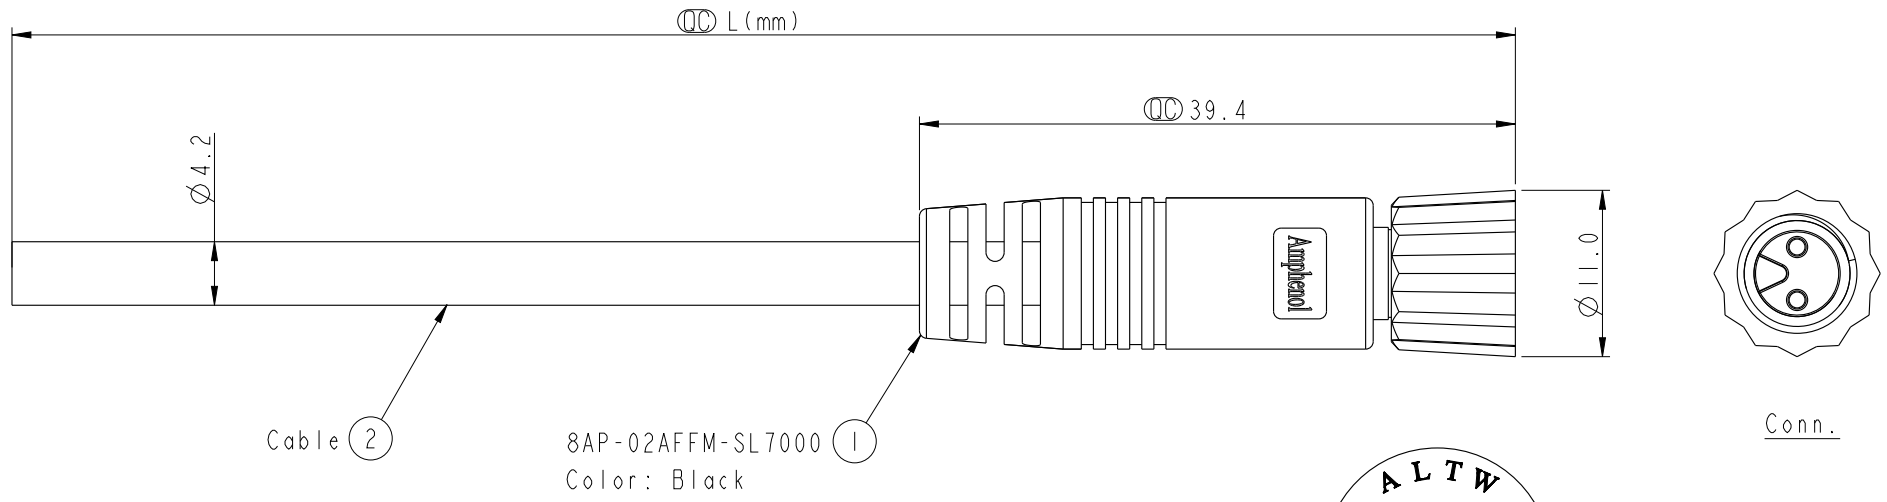

THIS DOCUMENT IS SUBJECT TO CHANGE WITHOUT NOTICE. IT IS CONFIDENTIAL AND A PROPERTY OF Amphenol LTW. DISCLOSURE TO THIRD PARTY HAS TO BE AUTHORIZED BY Amphenol LTW.

REV.	ECN NO.	DATE	SIGN	DESCRIPTION

8AP-02AFFM-SL7AXX

XX: 01~99Meters
01: 01Meter
02: 02Meter
⋮
99: 99Meters
Cable Length(L): 01~99Meters

1. Note:
- ② Important Dimension.
  - Waterproof Rate: IP67.
  - Connector: PU, Black.
  - Female Pin: Copper Alloy, Gold Plated.
  - Screw Nut: Nylon+GF, Black.
  - Cable: UL2464 22AWG*2C+Talcum, PVC Jacket, UV Resistant, OD=4.2, Black.
  - Cable Length Tolerance: 01M: ±40mm
    02~05M: ±60mm
    06~10M: ±100mm
    11~30M: ±200mm
    31~99M: ±500mm