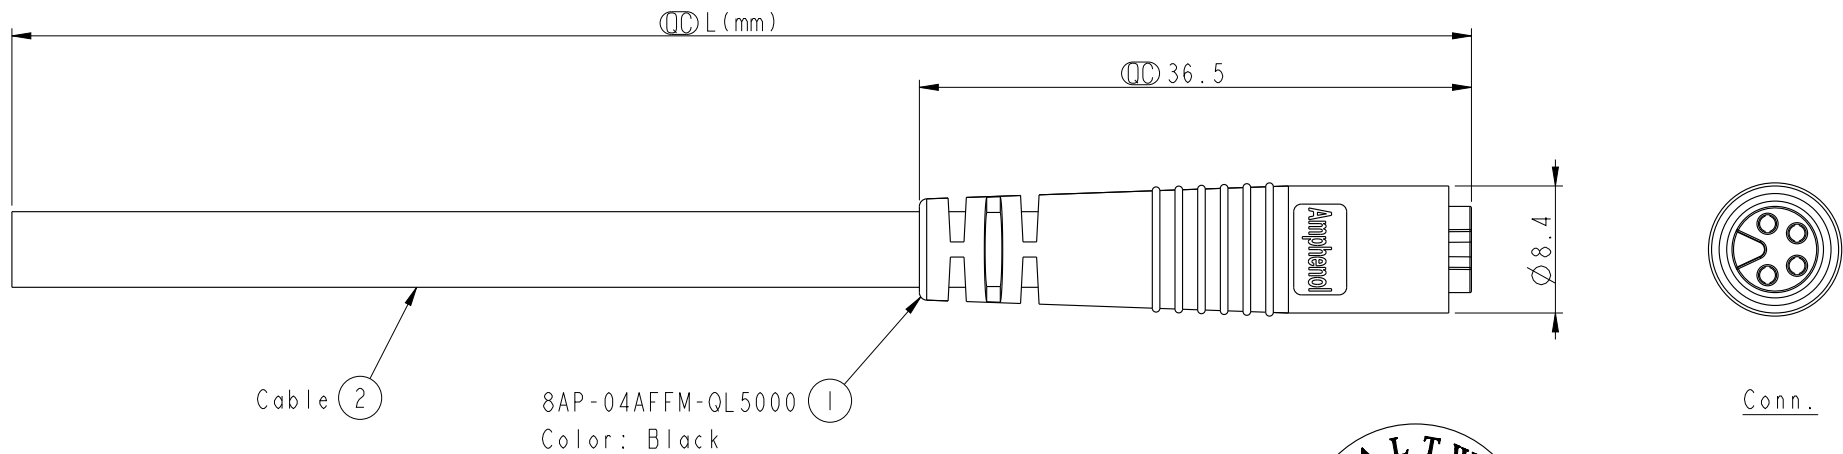

THIS DOCUMENT IS SUBJECT TO CHANGE WITHOUT NOTICE. IT IS CONFIDENTIAL AND A PROPERTY OF Amphenol LTW. DISCLOSURE TO THIRD PARTY HAS TO BE AUTHORIZED BY Amphenol LTW.

REV.	ECN NO.	DATE	SIGN	DESCRIPTION

8AP-04AFFM-QL5AXX
 XX: 01~99Meters
 01: 01Meter
 02: 02Meter
 ...
 99: 99Meters
 Cable Length(L): 01~99Meters

- Note:
- * \varnothing Important Dimension.
 - * Waterproof Rate: IP65.
 - * Connector: PU, Black.
 - * Female Pin: Copper Alloy, Gold Plated.
 - * Cable: UL2464 22AWG*4C+Talcum, PVC Jacket, UV Resistant, OD=5.0, Black.
 - * Cable Length Tolerance: 01M: ± 40 mm
 02~05M: ± 60 mm
 06~10M: ± 100 mm
 11~30M: ± 200 mm
 31~99M: ± 500 mm

Pin Assignments
Front View

Pin	Wire Color
4	Black 黑
3	Blue 藍
2	White 白
1	Brown 棕
Conn.	Wire Color

Pin Out

UNIT:mm		TITLE M8 4Pin Cable F Conn. F Pin
TOLERANCE ± 0.5 mm	SCALE 2:1	SIZE A4
	REV. A	SHEET 1 OF 1
	WC-REV. A.3	\varnothing : Inspection item