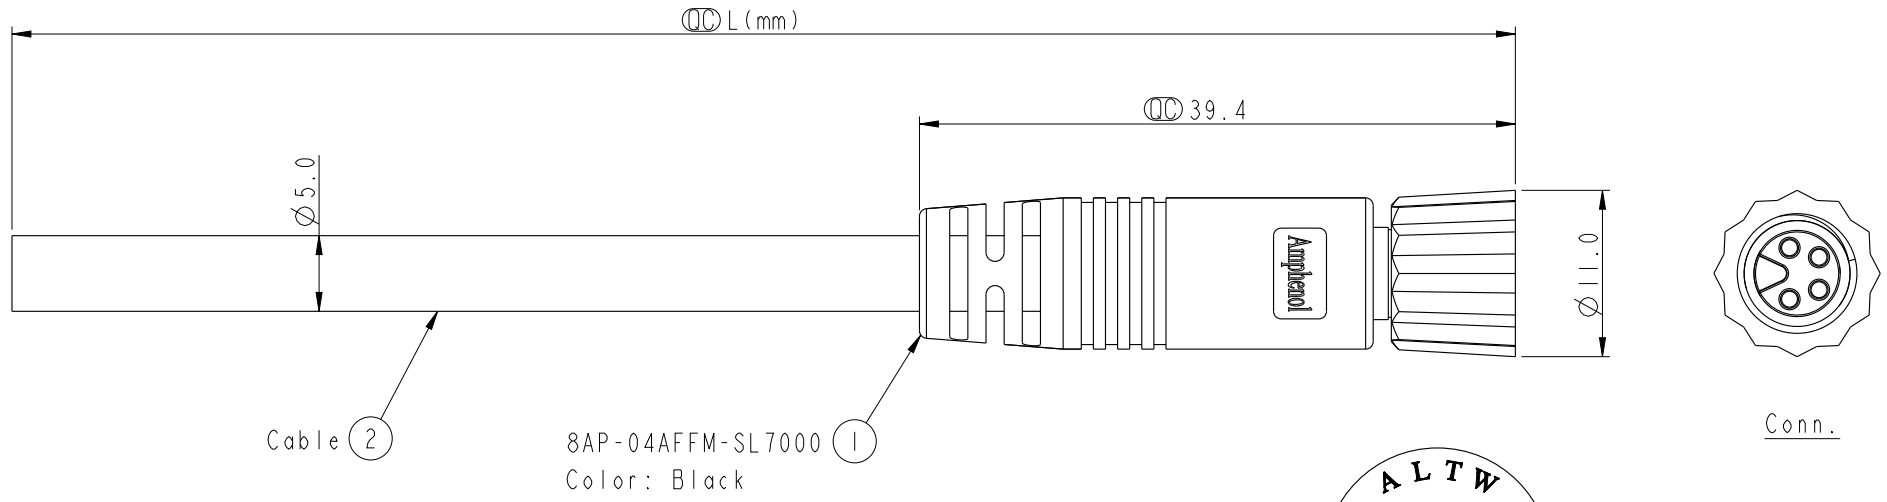

THIS DOCUMENT IS SUBJECT TO CHANGE WITHOUT NOTICE. IT IS CONFIDENTIAL AND A PROPERTY OF Amphenol LTW. DISCLOSURE TO THIRD PARTY HAS TO BE AUTHORIZED BY Amphenol LTW.

REV.	ECN NO.	DATE	SIGN	DESCRIPTION

8AP-04AFFM-SL7AXX  
 XX: 01~99Meters  
 01: 01Meter  
 02: 02Meter  
 ...  
 99: 99Meters  
 Cable Length(L): 01~99Meters

- Note:
- \*  $\varnothing$  Important Dimension.
  - \* Waterproof Rate: IP67.
  - \* Connector: PU, Black.
  - \* Female Pin: Copper Alloy, Gold Plated.
  - \* Screw Nut: Nylon+GF, Black.
  - \* Cable: UL2464 22AWG\*4C+Talcum, PVC Jacket, UV Resistant, OD=5.0, Black.
  - \* Cable Length Tolerance: 01M:  $\pm 40$ mm  
 02~05M:  $\pm 60$ mm  
 06~10M:  $\pm 100$ mm  
 11~30M:  $\pm 200$ mm  
 31~99M:  $\pm 500$ mm

Pin Assignments  
Front View

Pin	Wire Color	Pin Out
4	Black 黑	
3	Blue 藍	
2	White 白	
1	Brown 棕	
Conn.	Wire Color	Pin Out

UNIT:mm		TITLE	M8 4Pin Cable F Conn. F Pin		
TOLERANCE		SCALE	SIZE	SHEET	OF
$\pm 0.5$ mm		2:1	A4	1	1
REV.	A	WC-REV.	A.4	$\varnothing$ : Inspection item	