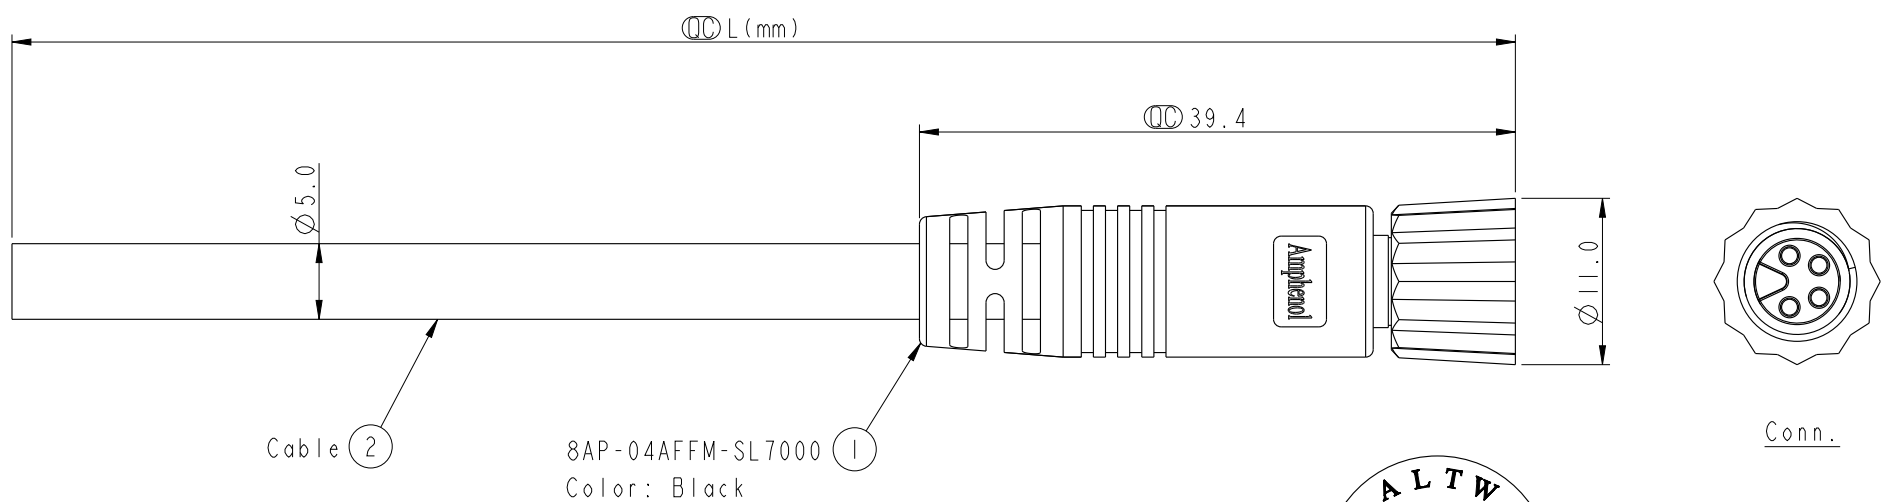

8AP-04AFFM-SL7AXX
 XX: 01~99Meters
 01: 01Meter
 02: 02Meter
 ...
 99: 99Meters
 Cable Length(L): 01~99Meters

- Note:
- * \varnothing Important Dimension.
 - * Waterproof Rate: IP67.
 - * Connector: PU, Black.
 - * Female Pin: Copper Alloy, Gold Plated.
 - * Screw Nut: Nylon+GF, Black.
 - * Cable: UL2464 22AWG*4C+Talcum, PVC Jacket, UV Resistant, OD=5.0, Black.
 - * Cable Length Tolerance: 01M: ± 40 mm
 02~05M: ± 60 mm
 06~10M: ± 100 mm
 11~30M: ± 200 mm
 31~99M: ± 500 mm

Pin Assignments
Front View

| Pin | Wire Color | Pin Out |
|-------|------------|---------|
| 4 | Black 黑 | |
| 3 | Blue 藍 | |
| 2 | White 白 | |
| 1 | Brown 棕 | |
| Conn. | Wire Color | Pin Out |

| | | | | | |
|--------------|---------|---------------------------------|-----------------------------|-------|----|
| UNIT:mm | | TITLE | M8 4Pin Cable F Conn. F Pin | | |
| TOLERANCE | | SCALE | SIZE | SHEET | OF |
| ± 0.5 mm | | 2:1 | A4 | 1 | 1 |
| REV. | WC-REV. | \varnothing : Inspection item | | | |
| A | A.4 | | | | |