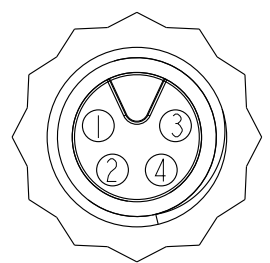

8AP-04AFFM-SL7AXX
 XX: 01~99Meters
 01: 01Meter
 02: 02Meter
 ...
 99: 99Meters
 Cable Length(L): 01~99Meters

- Note:
- * \varnothing Important Dimension.
 - * Waterproof Rate: IP67.
 - * Connector: PU, Black.
 - * Female Pin: Copper Alloy, Gold Plated.
 - * Screw Nut: Nylon+GF, Black.
 - * Cable: UL2464 22AWG*4C+Talcum, PVC Jacket, UV Resistant, OD=5.0, Black.
 - * Cable Length Tolerance: 01M: ± 40 mm
 02~05M: ± 60 mm
 06~10M: ± 100 mm
 11~30M: ± 200 mm
 31~99M: ± 500 mm

Pin Assignments
Front View

| Pin | Wire Color | Pin Out |
|-------|------------|---------|
| 4 | Black 黑 | |
| 3 | Blue 藍 | |
| 2 | White 白 | |
| 1 | Brown 棕 | |
| Conn. | Wire Color | Pin Out |

| | | | | | |
|--------------|---------|---------------------------------|-----------------------------|-------|----|
| UNIT:mm | | TITLE | M8 4Pin Cable F Conn. F Pin | | |
| TOLERANCE | | SCALE | SIZE | SHEET | OF |
| ± 0.5 mm | | 2:1 | A4 | 1 | 1 |
| REV. | WC-REV. | \varnothing : Inspection item | | | |
| A | A.4 | | | | |