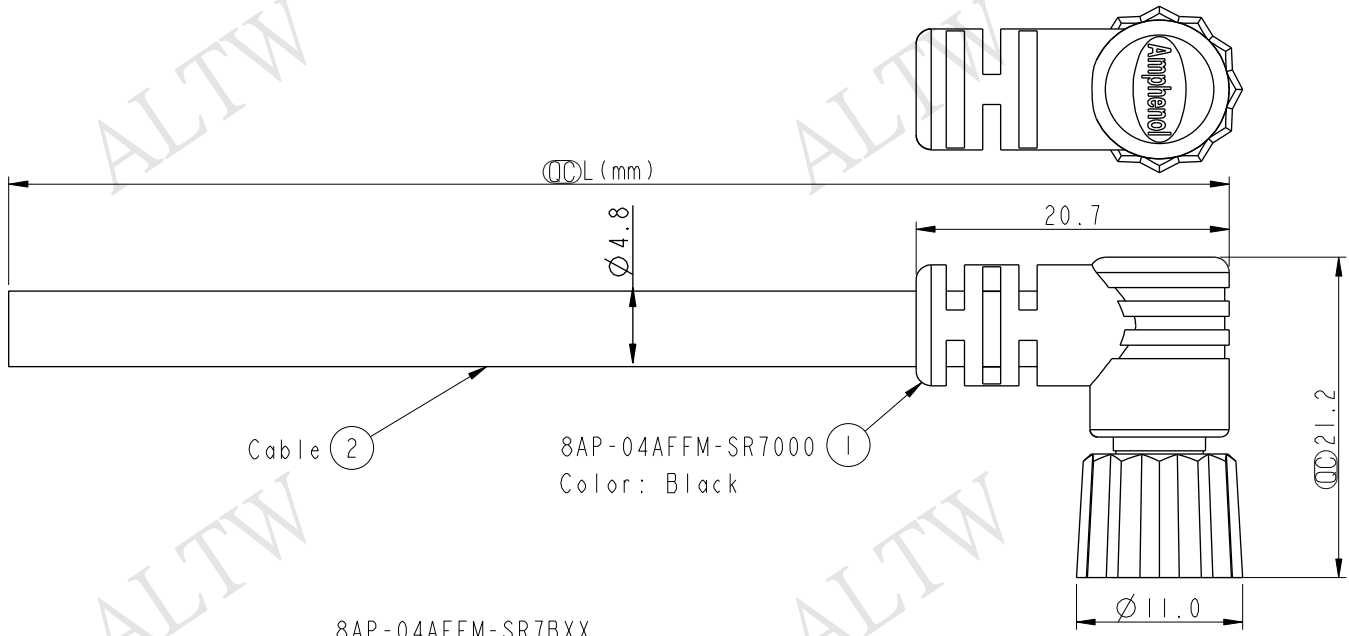

Cable ② 8AP-04AFFM-SR7000 ①
Color: Black

8AP-04AFFM-SR7BXX
XX: 01~99Meters
01: 01Meter
02: 02Meter
.....
99: 99Meters
Cable Length(L): 01~99Meters

Conn.

- Note:
- * Ⓞ Important Dimension.
 - * Waterproof Rate: IP67.
 - * Connector: PU, Black.
 - * Female Pin: Copper Alloy, Gold Plated.
 - * Screw Nut: Nylon+GF, Black.
 - * O-Ring: Viton, Green.
 - * Cable: 22AWG*4C+Insulation, PU Jacket, OD=4.8, Black.
 - * Cable Length Tolerance: 01M: ±40mm
02~05M: ±60mm
06~10M: ±100mm
11~30M: ±200mm
31~99M: ±500mm

Pin Assignments Front View

| Pin | Wire Color | Pin Out |
|-------|------------|---------|
| 4 | Black 黑 | |
| 3 | Blue 藍 | |
| 2 | White 白 | |
| 1 | Brown 棕 | |
| Conn. | Wire Color | Pin Out |

UNIT:mm
TOLERANCE
±0.5 mm

| | | | |
|--------------------------------------|----------------|--------------------|--|
| TITLE M8 4Pin Cable F Conn. F Pin | | | |
| SCALE 2:1 | SIZE A4 | SHEET 1 OF 1 | |
| REV. A | WC-REV. A.3 | Ⓞ: Inspection item | |