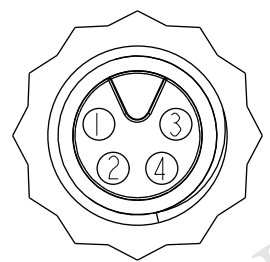

Cable ② 8AP-04AFFM-SR7000 ①
Color: Black

8AP-04AFFM-SR7BXX
XX: 01~99Meters
01: 01Meter
02: 02Meter
.....
99: 99Meters
Cable Length(L): 01~99Meters

Conn.

- Note:
- * Ⓞ Important Dimension.
 - * Waterproof Rate: IP67.
 - * Connector: PU, Black.
 - * Female Pin: Copper Alloy, Gold Plated.
 - * Screw Nut: Nylon+GF, Black.
 - * O-Ring: Viton, Green.
 - * Cable: 22AWG*4C+Insulation, PU Jacket, OD=4.8, Black.
 - * Cable Length Tolerance: 01M: ±40mm
02~05M: ±60mm
06~10M: ±100mm
11~30M: ±200mm
31~99M: ±500mm