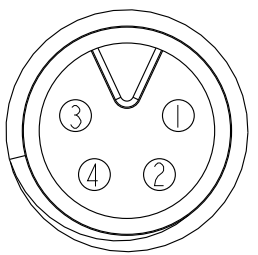

ALTW
CONFIDENTIAL
 2014-01-09
R&D DEPT.

8AP-04AMMM-SL7AXX
 XX: 01~99Meters
 01: 01Meter
 02: 02Meter
 ...
 99: 99Meters
 Cable Length(L): 01~99Meters

- Note:
- * (CC) Important Dimension.
 - * Waterproof Rate: IP67.
 - * Connector: PU, Black.
 - * Male Pin: Copper Alloy, Gold Plated.
 - * Screw Nut: Nylon+GF, Black.
 - * Cable: UL2464 22AWG*4C+Talcum, PVC Jacket, UV Resistant, OD=5.0, Black.
 - * Cable Length Tolerance: 01M: ±40mm
 02~05M: ±60mm
 06~10M: ±100mm
 11~30M: ±200mm
 31~99M: ±500mm

| Pin | Wire Color |
|-------|------------|
| 4 | Black 黑 |
| 3 | Blue 藍 |
| 2 | White 白 |
| 1 | Brown 棕 |
| Conn. | Wire Color |

| | | | | | | | |
|---------------------------------|--------------------------------------|----------------|-----------------------|--|-----------------------------|----------------------|--------------------|
| UNIT:mm TOLERANCE ±0.5 mm | TITLE M8 4Pin Cable M Conn. M Pin | | | <h1 style="text-align: center;">Amphenol LTW</h1> <p style="text-align: center;">安費諾亮泰企業股份有限公司</p> | ITEM NO | DRAWN BY Mila | DATE 2014-01-09 |
| | SCALE 2:1 | SIZE A4 | SHEET 1 OF 1 | | DWG NO 8AP-04AMMM-SL7AXX | CHECKED BY Jimmy | DATE 2014-01-09 |
| | REV. A | WC-REV. A.2 | (CC): Inspection item | | CUSTOMER ALTW | APPROVED BY Jerry | DATE 2014-01-09 |