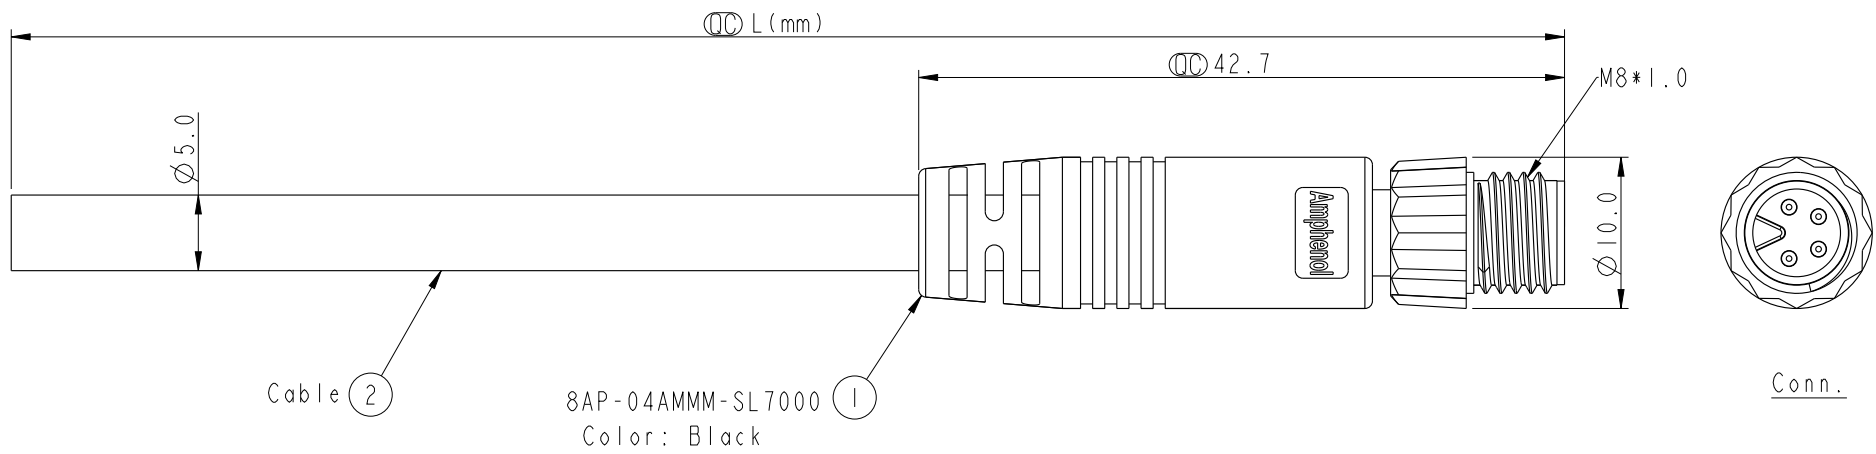

ALTW
CONFIDENTIAL
 2014-01-09
R&D DEPT.

8AP-04AMMM-SL7AXX
 XX: 01~99Meters
 01: 01Meter
 02: 02Meter
 ...
 99: 99Meters
 Cable Length(L): 01~99Meters

- Note:
- * (CC) Important Dimension.
 - * Waterproof Rate: IP67.
 - * Connector: PU, Black.
 - * Male Pin: Copper Alloy, Gold Plated.
 - * Screw Nut: Nylon+GF, Black.
 - * Cable: UL2464 22AWG*4C+Talcum, PVC Jacket, UV Resistant, OD=5.0, Black.
 - * Cable Length Tolerance: 01M: ±40mm
 02~05M: ±60mm
 06~10M: ±100mm
 11~30M: ±200mm
 31~99M: ±500mm

| Pin | Wire Color |
|-------|------------|
| 4 | Black 黑 |
| 3 | Blue 藍 |
| 2 | White 白 |
| 1 | Brown 棕 |
| Conn. | Wire Color |

| | | | | | | | |
|---------------------------------|--------------------------------------|----------------|-----------------------|--|-----------------------------|----------------------|--------------------|
| UNIT:mm TOLERANCE ±0.5 mm | TITLE M8 4Pin Cable M Conn. M Pin | | | <h1 style="text-align: center;">Amphenol LTW</h1> <p style="text-align: center;">安費諾亮泰企業股份有限公司</p> | ITEM NO | DRAWN BY Mila | DATE 2014-01-09 |
| | SCALE 2:1 | SIZE A4 | SHEET 1 OF 1 | | DWG NO 8AP-04AMMM-SL7AXX | CHECKED BY Jimmy | DATE 2014-01-09 |
| | REV. A | WC-REV. A.2 | (CC): Inspection item | | CUSTOMER ALTW | APPROVED BY Jerry | DATE 2014-01-09 |