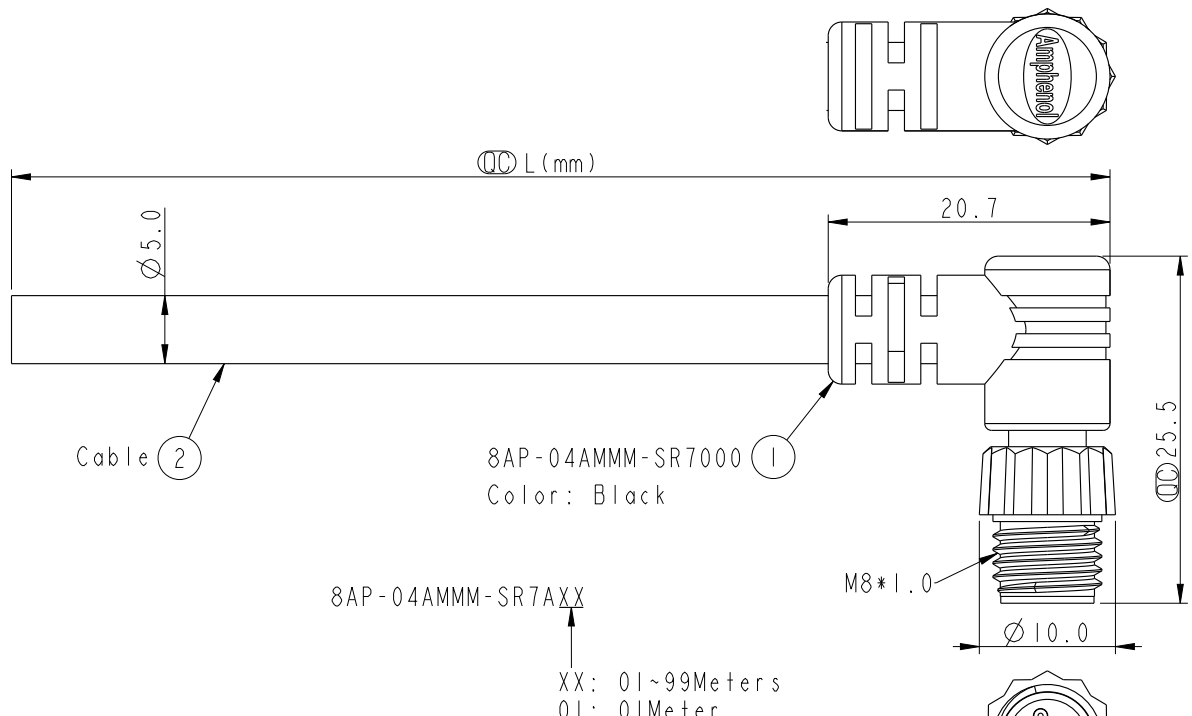

THIS DOCUMENT IS SUBJECT TO CHANGE WITHOUT NOTICE. IT IS CONFIDENTIAL AND A PROPERTY OF Amphenol LTW. DISCLOSURE TO THIRD PARTY HAS TO BE AUTHORIZED BY Amphenol LTW.

REV.	ECN NO.	DATE	SIGN	DESCRIPTION

8AP-04AMMM-SR7000
Color: Black

8AP-04AMMM-SR7AXX

XX: 01~99Meters
01: 01Meter
02: 02Meter
:
:
:
99: 99Meters

Cable Length(L): 01~99Meters

1. Note:
2. $\varnothing$ Important Dimension.
   - Waterproof Rate: IP67.
   - Connector: PU, Black.
   - Male Pin: Copper Alloy, Gold Plated.
   - Screw Nut: Nylon+GF, Black.
   - Cable: UL2464 22AWG*4C+Talcum, PVC Jacket, UV Resistant, OD=5.0, Black.
   - Cable Length Tolerance: 01M: ± 40 mm
     02~05M: ± 60 mm
     06~10M: ± 100 mm
     11~30M: ± 200 mm
     31~99M: ± 500 mm