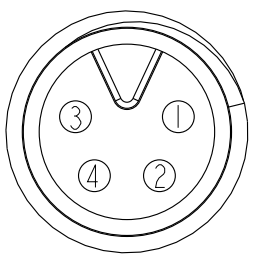

8AP-04AMMM-SR7AXX

XX: 01~99Meters
01: 01Meter
02: 02Meter
:
:
:
99: 99Meters

Cable Length(L): 01~99Meters

- Note:
- * \varnothing Important Dimension.
 - * Waterproof Rate: IP67.
 - * Connector: PU, Black.
 - * Male Pin: Copper Alloy, Gold Plated.
 - * Screw Nut: Nylon+GF, Black.
 - * Cable: UL2464 22AWG*4C+Talcum, PVC Jacket, UV Resistant, OD=5.0, Black.
 - * Cable Length Tolerance: 01M: ± 40 mm
02~05M: ± 60 mm
06~10M: ± 100 mm
11~30M: ± 200 mm
31~99M: ± 500 mm

Pin Assignments
Front View

Pin	Wire Color	Pin Out
4	Black 黑	
3	Blue 藍	
2	White 白	
1	Brown 棕	
Conn.	Wire Color	

UNIT:mm

TOLERANCE
 ± 0.5 mm

TITLE M8 4Pin Cable M Conn. M Pin			
SCALE 9:5	SIZE A4	SHEET 1 OF 1	
REV. A	WC-REV. A.2	\varnothing : Inspection item	