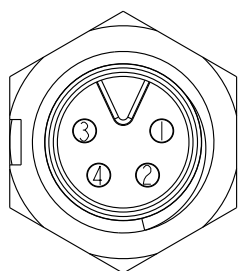

THIS DOCUMENT IS SUBJECT TO CHANGE WITHOUT NOTICE. IT IS CONFIDENTIAL AND A PROPERTY OF AMPHENOL LTW. DISCLOSURE TO THIRD PARTY HAS TO BE AUTHORIZED BY AMPHENOL LTW.

REV.	ECN NO.	DATE	SIGN	DESCRIPTION

Pin Assignment Front View