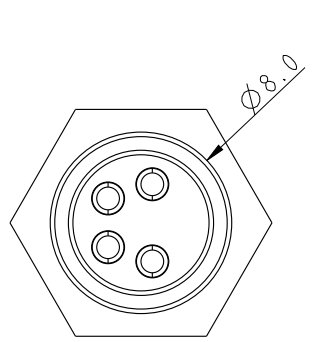

THIS DOCUMENT IS SUBJECT TO CHANGE WITHOUT NOTICE. IT IS CONFIDENTIAL AND A PROPERTY OF AMPHENOL LTW. DISCLOSURE TO THIRD PARTY HAS TO BE AUTHORIZED BY AMPHENOL LTW.

REV.	ECN NO.	DATE	SIGN	DESCRIPTION

Pin Assignment Front View