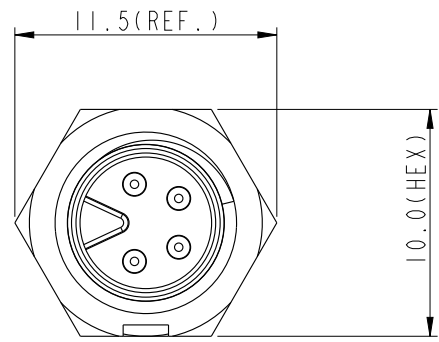

THIS DOCUMENT IS SUBJECT TO CHANGE WITHOUT NOTICE. IT IS CONFIDENTIAL AND A PROPERTY OF AMPHENOL LTW. DISCLOSURE TO THIRD PARTY HAS TO BE AUTHORIZED BY AMPHENOL LTW.

REV.	ECN NO.	DATE	SIGN	DESCRIPTION

Pin Assignment Front View