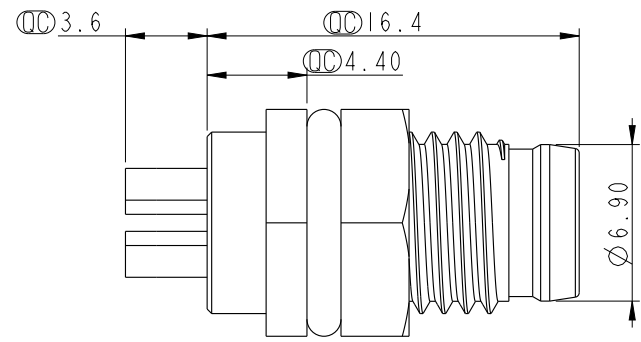

THIS DOCUMENT IS SUBJECT TO CHANGE WITHOUT NOTICE. IT IS CONFIDENTIAL AND A PROPERTY OF AMPHENOL LTW. DISCLOSURE TO THIRD PARTY HAS TO BE AUTHORIZED BY AMPHENOL LTW.

REV.	ECN NO.	DATE	SIGN	DESCRIPTION

Pin Assignment Front View