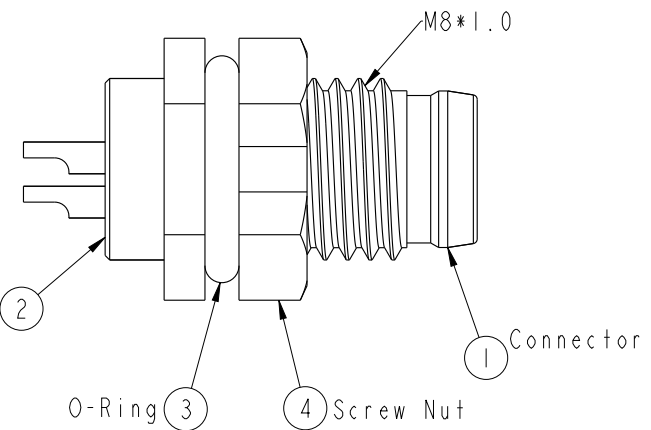

THIS DOCUMENT IS SUBJECT TO CHANGE WITHOUT NOTICE. IT IS CONFIDENTIAL AND A PROPERTY OF AMPHENOL LTW. DISCLOSURE TO THIRD PARTY HAS TO BE AUTHORIZED BY AMPHENOL LTW.

REV.	ECN NO.	DATE	SIGN	DESCRIPTION

Pin Assignment Front View