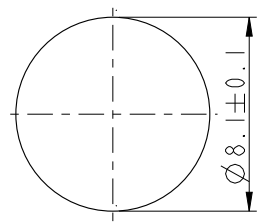

Recommended Panel Cut-Out

- Note:
- * \varnothing Important Dimension.
 - * Waterproof Rate: IP67.
 - * Housing: Nylon+GF, Black.
 - * Male Pin: Copper Alloy, Gold Plated.
 - * Screw Nut: Nylon+GF, Black.
 - * O-Ring: EPDM, Black.
 - * For Panel Thickness Max 3.0mm.

UNIT:mm		
TOLERANCE	.X	±0.25
	.XX	±0.1
	.XXX	±0.05
ANGLES		±1°

TITLE M8 4Pin Panel M Conn. M Pin			
SCALE 3:1	SIZE A4	SHEET 1 OF 1	
REV. A	WC-REV. A.4	\varnothing : Inspection item	

Amphenol LTW
安費諾亮泰企業股份有限公司