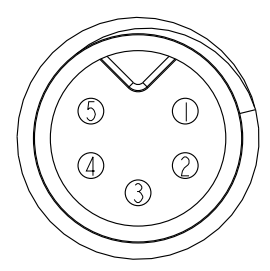

8AP-05AMMM-SR7AXX
XX: 01~99Meters
01: 01Meter
02: 02Meter
:
:
:
99: 99Meters
Cable Length(L): 01~99Meters

- Note:
- * \varnothing Important Dimension.
 - * Waterproof Rate: IP67.
 - * Connector: PU, Black.
 - * Male Pin: Copper Alloy, Gold Plated.
 - * Screw Nut: Nylon+GF, Black.
 - * Cable: UL2464 24AWG*5C+Talcum, PVC Jacket, UV Resistant, OD=5.0, Black.
 - * Cable Length Tolerance: 01M: ± 40 mm
02~05M: ± 60 mm
06~10M: ± 100 mm
11~30M: ± 200 mm
31~99M: ± 500 mm

Pin Assignments
Front View

Pin	Wire Color	Pin Out
5	Yellow 黃	
4	Orange 橘	
3	Red 紅	
2	Brown 棕	
1	Black 黑	
Conn.	Wire Color	

UNIT:mm

TOLERANCE
 ± 0.5 mm

TITLE M8 5Pin Cable M Conn. M Pin			
SCALE 9:5	SIZE A4	SHEET 1 OF 1	
REV. A	WC-REV. A.2	\varnothing : Inspection item	