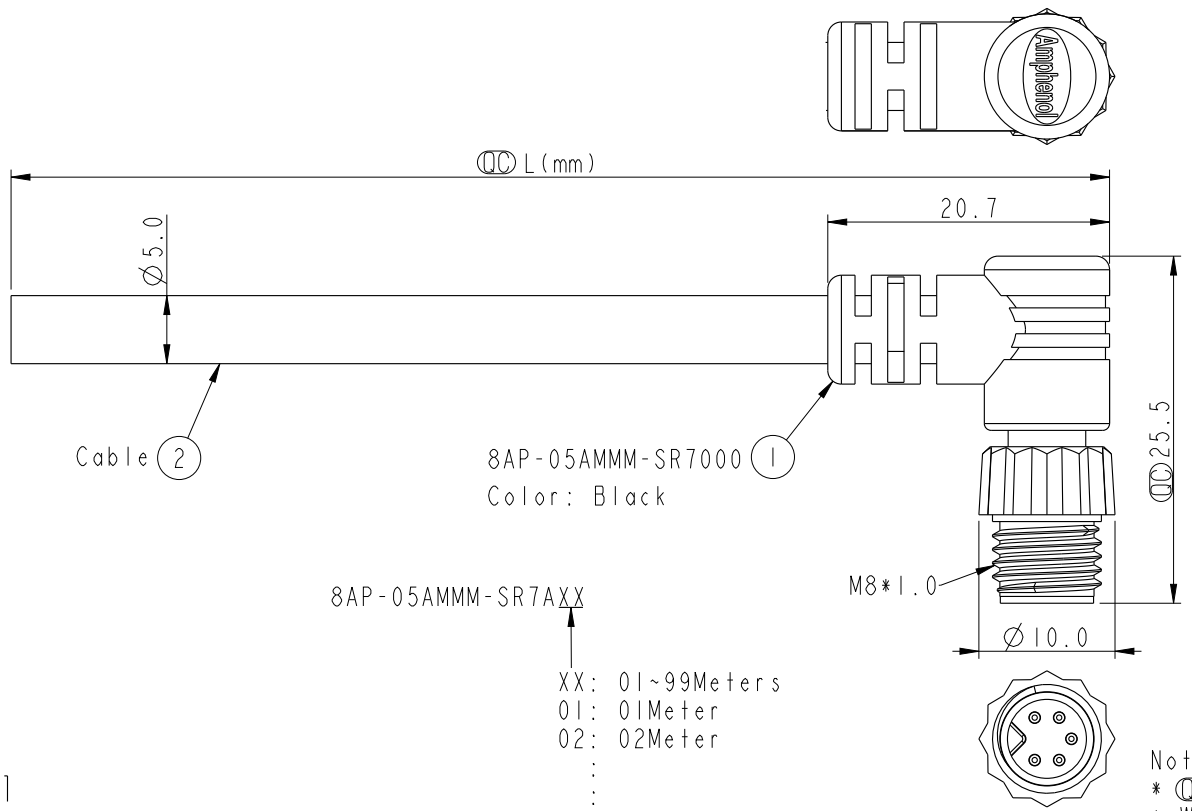

THIS DOCUMENT IS SUBJECT TO CHANGE WITHOUT NOTICE. IT IS CONFIDENTIAL AND A PROPERTY OF Amphenol LTW. DISCLOSURE TO THIRD PARTY HAS TO BE AUTHORIZED BY Amphenol LTW.

REV.	ECN NO.	DATE	SIGN	DESCRIPTION

8AP-05AMMM-SR7000 (1)
Color: Black

8AP-05AMMM-SR7AXX
XX: 01~99Meters
01: 01Meter
02: 02Meter
:
:
:
99: 99Meters
Cable Length(L): 01~99Meters

- Note:
- * \varnothing Important Dimension.
 - * Waterproof Rate: IP67.
 - * Connector: PU, Black.
 - * Male Pin: Copper Alloy, Gold Plated.
 - * Screw Nut: Nylon+GF, Black.
 - * Cable: UL2464 24AWG*5C+Talcum, PVC Jacket, UV Resistant, OD=5.0, Black.
 - * Cable Length Tolerance: 01M: ± 40 mm
02~05M: ± 60 mm
06~10M: ± 100 mm
11~30M: ± 200 mm
31~99M: ± 500 mm

Pin Assignments
Front View

Pin	Wire Color	Pin Out
5	Yellow 黃	
4	Orange 橘	
3	Red 紅	
2	Brown 棕	
1	Black 黑	
Conn.	Wire Color	

UNIT:mm

TOLERANCE
 ± 0.5 mm

TITLE M8 5Pin Cable M Conn. M Pin			
SCALE 9:5	SIZE A4	SHEET 1 OF 1	
REV. A	WC-REV. A.2	\varnothing : Inspection item	