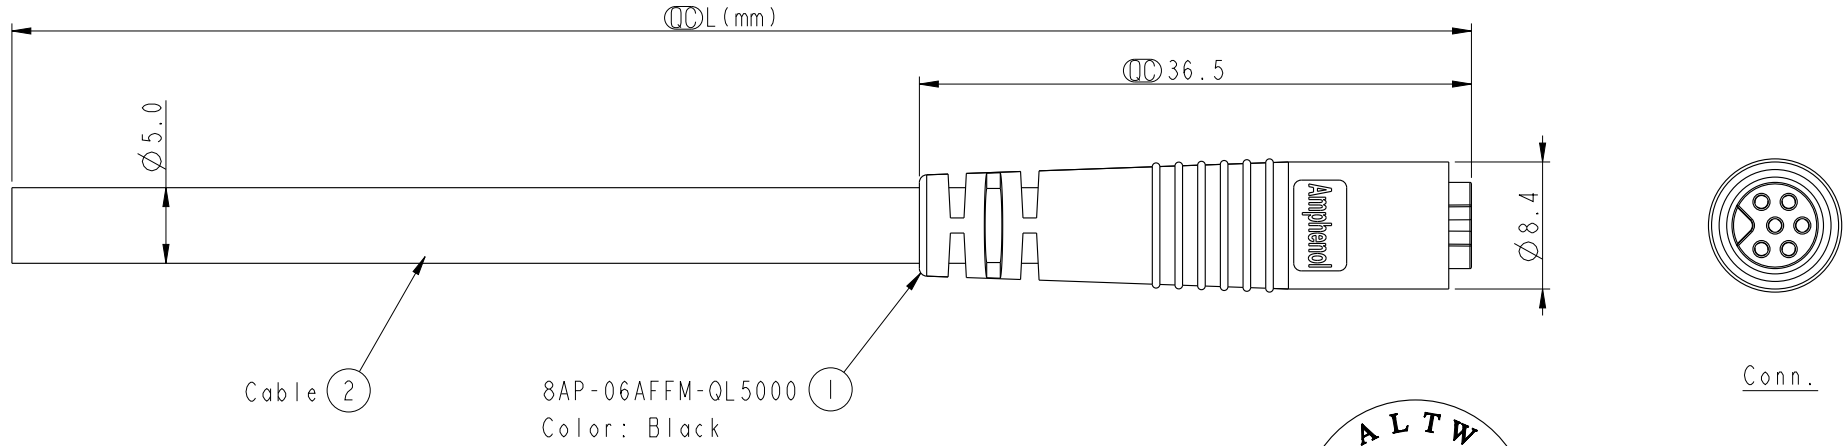

THIS DOCUMENT IS SUBJECT TO CHANGE WITHOUT NOTICE. IT IS CONFIDENTIAL AND A PROPERTY OF Amphenol LTW. DISCLOSURE TO THIRD PARTY HAS TO BE AUTHORIZED BY Amphenol LTW.

REV.	ECN NO.	DATE	SIGN	DESCRIPTION

8AP-06AFFM-QL5AXX  
 XX: 01~99Meters  
 01: 01Meter  
 02: 02Meter  
 ...  
 99: 99Meters  
 Cable Length(L): 01~99Meters

- Note:
- \*  $\varnothing$  Important Dimension.
  - \* Waterproof Rate: IP65.
  - \* Connector: PU, Black.
  - \* Female Pin: Copper Alloy, Gold Plated.
  - \* Cable: UL2464 24AWG\*6C+Al/Mylar, PVC Jacket, UV Resistant, OD=5.0, Black.
  - \* Cable Length Tolerance: 01M: ±40mm  
 02~05M: ±60mm  
 06~10M: ±100mm  
 11~30M: ±200mm  
 31~99M: ±500mm