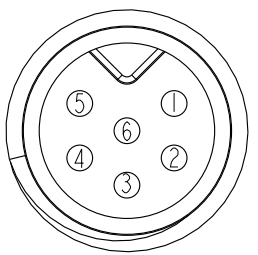

8AP-06AMMM-SL7AXX
 XX: 01~99Meters
 01: 01Meter
 02: 02Meter
 ...
 99: 99Meters
 Cable Length(L): 01~99Meters

- Note:
- * (CC) Important Dimension.
 - * Waterproof Rate: IP67.
 - * Connector: PU, Black.
 - * Male Pin: Copper Alloy, Gold Plated.
 - * Screw Nut: Nylon+GF, Black.
 - * Cable: UL2464 24AWG*6C+Al/Mylar, PVC Jacket, UV Resistant, OD=5.0, Black.
 - * Cable Length Tolerance:
 - 01M: ±40mm
 - 02~05M: ±60mm
 - 06~10M: ±100mm
 - 11~30M: ±200mm
 - 31~99M: ±500mm

Pin	Wire Color	Pin Out
6	Green 綠	
5	Yellow 黃	
4	Orange 橘	
3	Red 紅	
2	Brown 棕	
1	Black 黑	
Conn.	Wire Color	Pin Out

UNIT:mm TOLERANCE ±0.5 mm	TITLE M8 6Pin Cable M Conn. M Pin		<h1 style="text-align: center;">Amphenol LTW</h1> <p style="text-align: center;">安費諾亮泰企業股份有限公司</p>		ITEM NO. 8AP-06AMMM-SL7AXX	DRAWN BY Mila	DATE 2014-01-09
	SCALE 2:1	SIZE A4			SHEET 1 OF 1	CHECKED BY Jimmy	DATE 2014-01-09
	REV. A	WC-REV. A.2			(CC): Inspection item	APPROVED BY Jerry	DATE 2014-01-09
			CUSTOMER ALTW				DATE 2014-01-09