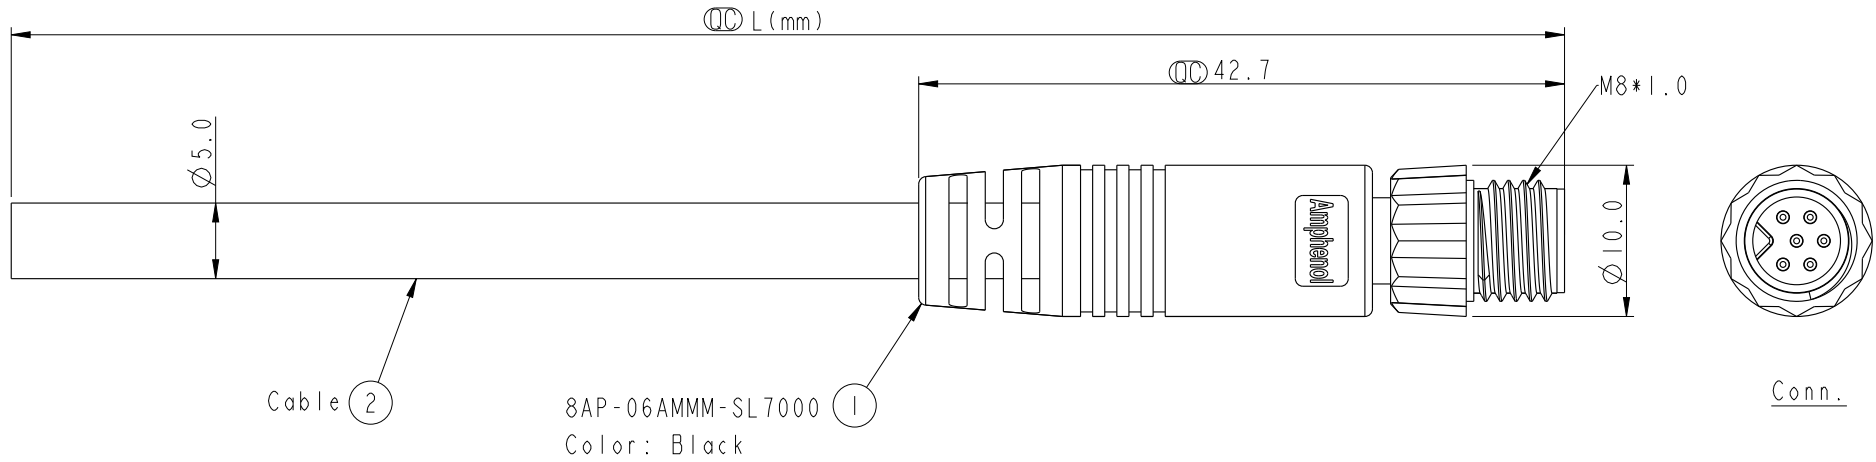

THIS DOCUMENT IS SUBJECT TO CHANGE WITHOUT NOTICE. IT IS CONFIDENTIAL AND A PROPERTY OF Amphenol LTW. DISCLOSURE TO THIRD PARTY HAS TO BE AUTHORIZED BY Amphenol LTW.

REV.	ECN NO.	DATE	SIGN	DESCRIPTION

ALTW
CONFIDENTIAL
2014-01-09
R&D DEPT.

8AP-06AMMM-SL7AXX
XX: 01~99Meters
01: 01Meter
02: 02Meter
...
99: 99Meters
Cable Length(L): 01~99Meters

1. Note:
2. (CC) Important Dimension.
   - Waterproof Rate: IP67.
   - Connector: PU, Black.
   - Male Pin: Copper Alloy, Gold Plated.
   - Screw Nut: Nylon+GF, Black.
   - Cable: UL2464 24AWG*6C+Al/Mylar, PVC Jacket, UV Resistant, OD=5.0, Black.
   - Cable Length Tolerance:
     - 01M: ±40mm
     - 02~05M: ±60mm
     - 06~10M: ±100mm
     - 11~30M: ±200mm
     - 31~99M: ±500mm