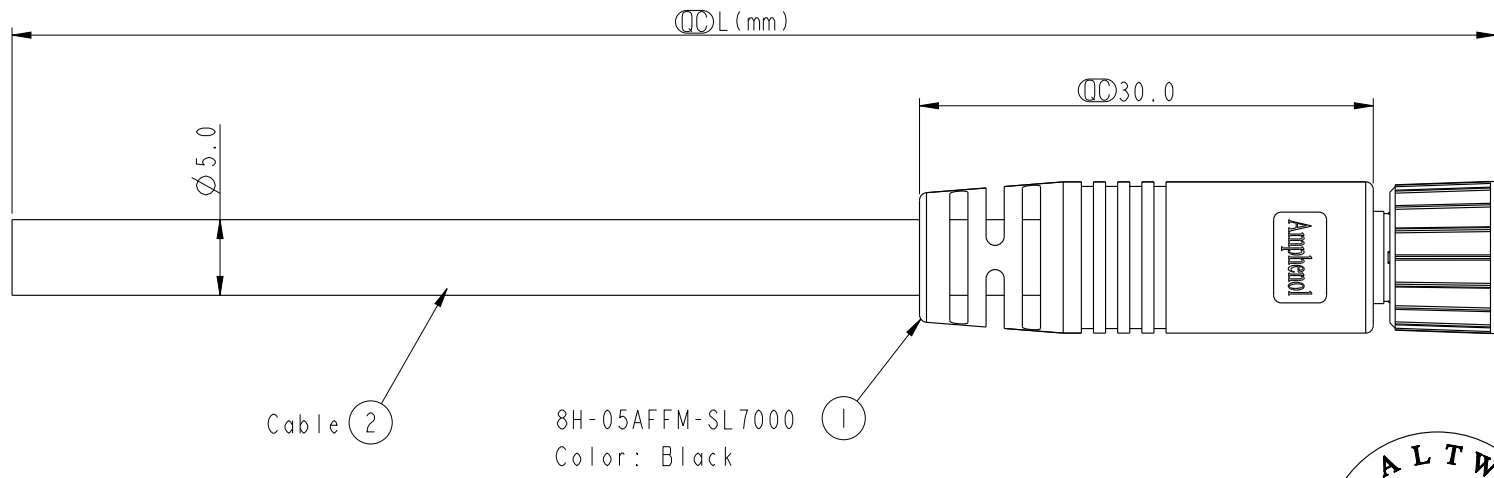

THIS DOCUMENT IS SUBJECT TO CHANGE WITHOUT NOTICE. IT IS CONFIDENTIAL AND A PROPERTY OF Amphenol LTW. DISCLOSURE TO THIRD PARTY HAS TO BE AUTHORIZED BY Amphenol LTW.

REV.	ECN NO.	DATE	SIGN	DESCRIPTION