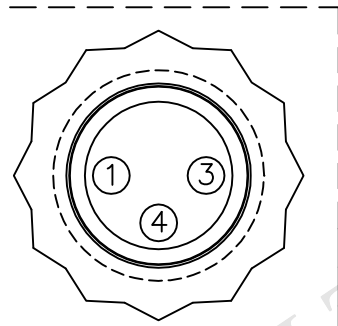

REV.	ECN NO.	DATE	SIGN	DESCRIPTION
B	LEN-920472~475	2009/02/19	Vicky	Update the drawing.
C	LEN11A0103~106	2011/09/19	Jiang Jun Hua	Change SR View
D	LEN1630109~112	2016/02/22	Ruru	Change Logo

8P-03AFFM-SL7AXX
 XX:01~99Meters
 01:01Meter
 02:02Meters
 :
 :
 99:99Meters
 Cable Length(L):01~99Meters

Pin Assignments
Front View

4	Black	黑
3	Blue	藍
1	Brown	棕
Conn.	Wire Color	
Pin Out		

- Notes:
- * @C Important Dimension.
 - * Waterproof Rate: IP67.
 - * Connector: PU, Black.
 - * Female Pin: Copper Alloy, Gold Plated.
 - * Cable: UL2464 22AWG*3C+Talcum, PVC Jacket, UV Resistant, OD=5.0mm, Black.
 - * Cable Length Tolerance: 01M:±40mm
 02M~05M:±60mm
 06M~10M:±100mm
 11M~30M:±200mm
 31M~99M:±500mm

UNIT:mm	
TOLERANCE	±0.5 mm

TITLE	M8 Conn	
	Cable Screw 3P F Conn F Pin	
SCALE	Free	SHEET 1 OF 1
REV.	D	SIZE A4 @C :Inspection Item

Amphenol LTW
 安費諾亮泰企業股份有限公司

ITEM NO	8P-03AFFM-SL7AXX	DRAWN BY	Ruru	DATE	2016/02/22
DWG NO	8P-03AFFM-SL7AXX	CHECKED BY	Rita	DATE	2016/02/22
CUSTOMER	ALTW	APPROVED BY	Lisa	DATE	2016/02/22