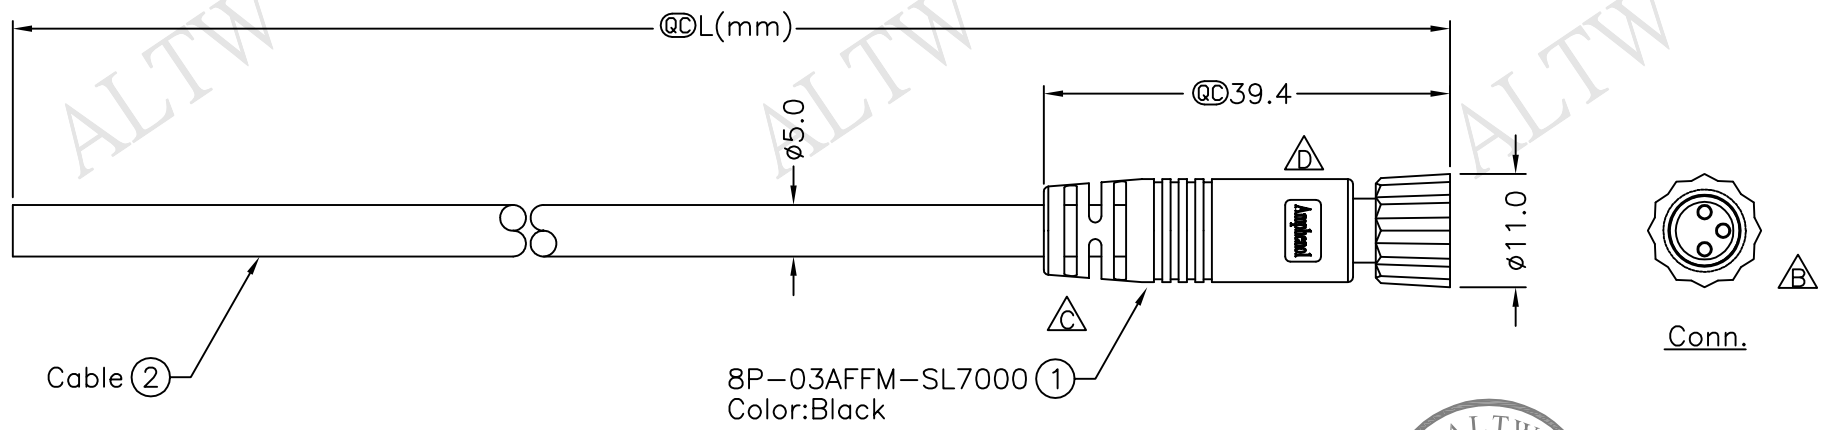

REV.	ECN NO.	DATE	SIGN	DESCRIPTION
B	LEN-920472~475	2009/02/19	Vicky	Update the drawing.
C	LEN11A0103~106	2011/09/19	Jiang Jun Hua	Change SR View
D	LEN1630109~112	2016/02/22	Ruru	Change Logo

8P-03AFFM-SL7AXX
 XX:01~99Meters
 01:01Meter
 02:02Meters
 :
 :
 99:99Meters
 Cable Length(L):01~99Meters

Pin Assignments
Front View

4	Black	黑
3	Blue	藍
1	Brown	棕
Conn.	Wire Color	
Pin Out		

- Notes:
- * @C Important Dimension.
 - * Waterproof Rate: IP67.
 - * Connector: PU, Black.
 - * Female Pin: Copper Alloy, Gold Plated.
 - * Cable: UL2464 22AWG*3C+Talcum, PVC Jacket, UV Resistant, OD=5.0mm, Black.
 - * Cable Length Tolerance: 01M:±40mm
 02M~05M:±60mm
 06M~10M:±100mm
 11M~30M:±200mm
 31M~99M:±500mm

UNIT:mm	
TOLERANCE	±0.5 mm

TITLE	M8 Conn	
	Cable Screw 3P F Conn F Pin	
SCALE	Free	SHEET 1 OF 1
REV.	D	SIZE A4 @C :Inspection Item

Amphenol LTW
 安費諾亮泰企業股份有限公司

ITEM NO	8P-03AFFM-SL7AXX	DRAWN BY	Ruru	DATE	2016/02/22
DWG NO	8P-03AFFM-SL7AXX	CHECKED BY	Rita	DATE	2016/02/22
CUSTOMER	ALTW	APPROVED BY	Lisa	DATE	2016/02/22