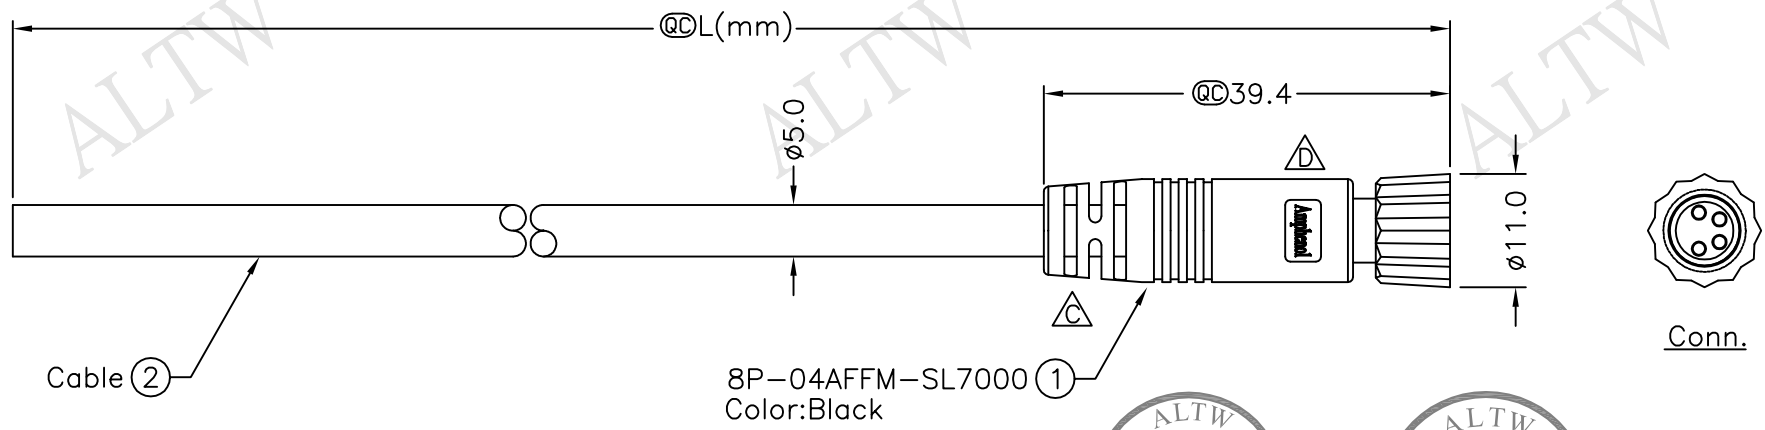

REV.	ECN NO.	DATE	SIGN	DESCRIPTION
B	LEN-920520~523	2009/02/19	Vicky	Update the drawing.
C	LEN11A0127~130	2011/09/23	Jiang Jun Hua	Change SR View
D	LEN1630118~121	2016/02/22	Ruru	Change Logo

8P-04AFFM-SL7AXX  
 XX:01~99Meters  
 01:01Meter  
 02:02Meters  
 :  
 :  
 99:99Meters  
 Cable Length(L):01~99Meters

- Notes:
- \* QC Important Dimension.
  - \* Waterproof Rate: IP67.
  - \* Connector: PU, Black.
  - \* Female Pin: Copper Alloy, Gold Plated.
  - \* Cable: UL2464 22AWG\*4C+Talcum, PVC Jacket, UV Resistant, OD=5.0mm, Black.
  - \* Cable Length Tolerance: 01M:±40mm  
 02M~05M:±60mm  
 06M~10M:±100mm  
 11M~30M:±200mm  
 31M~99M:±500mm

Pin Assignments  
Front View

4	Black	黑
3	Blue	藍
2	White	白
1	Brown	棕
Conn.	Wire Color	
Pin Out		

UNIT:mm		TITLE	M8 Conn		ITEM NO	DRAWN BY	DATE
TOLERANCE	±0.5 mm	Cable Screw 4P F Conn F Pin		<b>Amphenol LTW</b>	8P-04AFFM-SL7AXX	Ruru	2016/02/22
		SCALE	Free	SHEET 1 OF 1	CUSTOMER	CHECKED BY	DATE
		REV.	D	SIZE A4	ALTW	Rita	2016/02/22
		QC :Inspection Item		<b>安費諾亮泰企業股份有限公司</b>	APPROVED BY	Lisa	DATE
							2016/02/22
1	2	3	4	5	6	7	8 FMWIG02-01-01A2