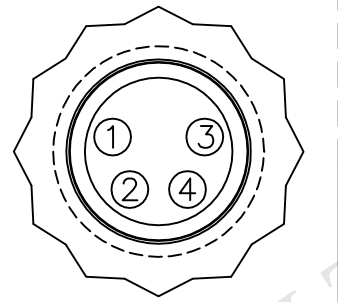

REV.	ECN NO.	DATE	SIGN	DESCRIPTION
B	LEN-920524~527	2009/02/19	Vicky	Update the drawing.
C	LEN11A0131~134	2011/09/23	Jiang Jun Hua	Change SR View
D	LEN1630122~125	2016/02/22	Ruru	Change Logo

8P-04AFFM-SL7BXX
 XX:01~99Meters
 01:01Meter
 02:02Meters
 :
 :
 99:99Meters
 Cable Length(L):01~99Meters

- Notes:
- * @C Important Dimension.
 - * Waterproof Rate: IP67.
 - * Connector: PU, Black.
 - * Female Pin: Copper Alloy, Gold Plated.
 - * Cable: 22AWG*4C+Insulation, PU, OD=4.8mm, Black.
 - * Cable Length Tolerance:
 - 01M:±40mm
 - 02M~05M:±60mm
 - 06M~10M:±100mm
 - 11M~30M:±200mm
 - 31M~99M:±500mm