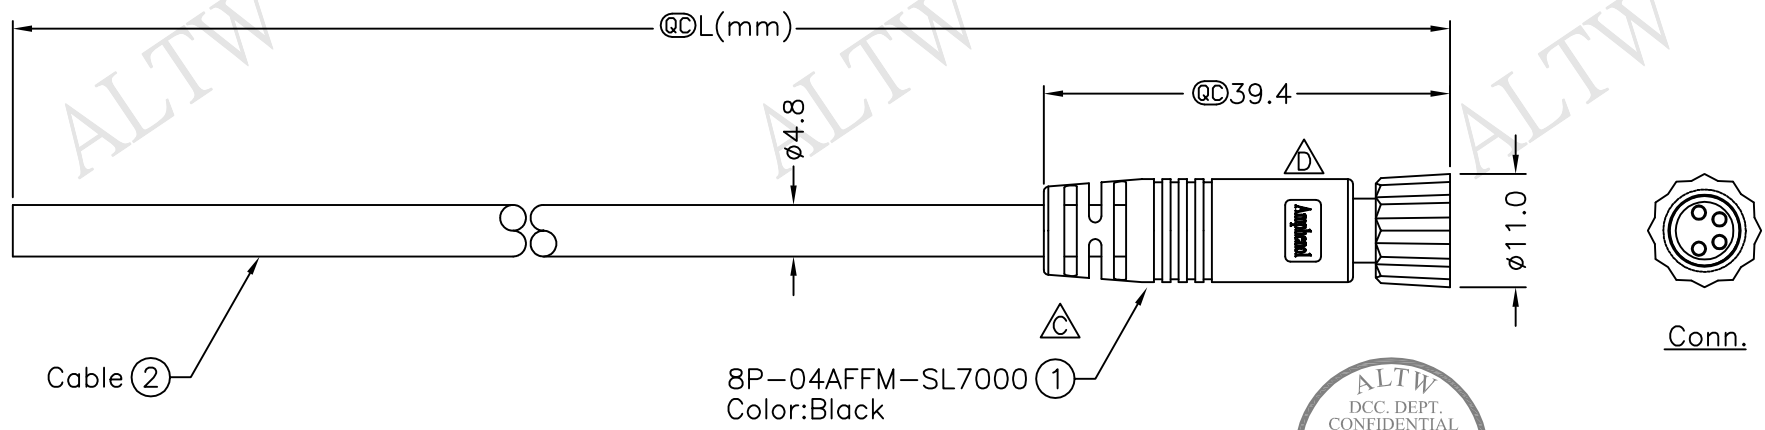

REV.	ECN NO.	DATE	SIGN	DESCRIPTION
B	LEN-920524~527	2009/02/19	Vicky	Update the drawing.
C	LEN11A0131~134	2011/09/23	Jiang Jun Hua	Change SR View
D	LEN1630122~125	2016/02/22	Ruru	Change Logo

8P-04AFFM-SL7BXX
 XX:01~99Meters
 01:01Meter
 02:02Meters
 :
 :
 99:99Meters
 Cable Length(L):01~99Meters

- Notes:
- * @C Important Dimension.
 - * Waterproof Rate: IP67.
 - * Connector: PU, Black.
 - * Female Pin: Copper Alloy, Gold Plated.
 - * Cable: 22AWG*4C+Insulation, PU, OD=4.8mm, Black.
 - * Cable Length Tolerance:
 - 01M:±40mm
 - 02M~05M:±60mm
 - 06M~10M:±100mm
 - 11M~30M:±200mm
 - 31M~99M:±500mm

Pin Assignments
Front View

4	Black	黑
3	Blue	藍
2	White	白
1	Brown	棕
Conn.	Wire Color	
	Pin Out	

UNIT:mm	
TOLERANCE	±0.5 mm

TITLE	M8 Conn	
	Cable Screw 4P F Conn F Pin	
SCALE	Free	SHEET 1 OF 1
REV.	D	SIZE A4
		@C :Inspection Item