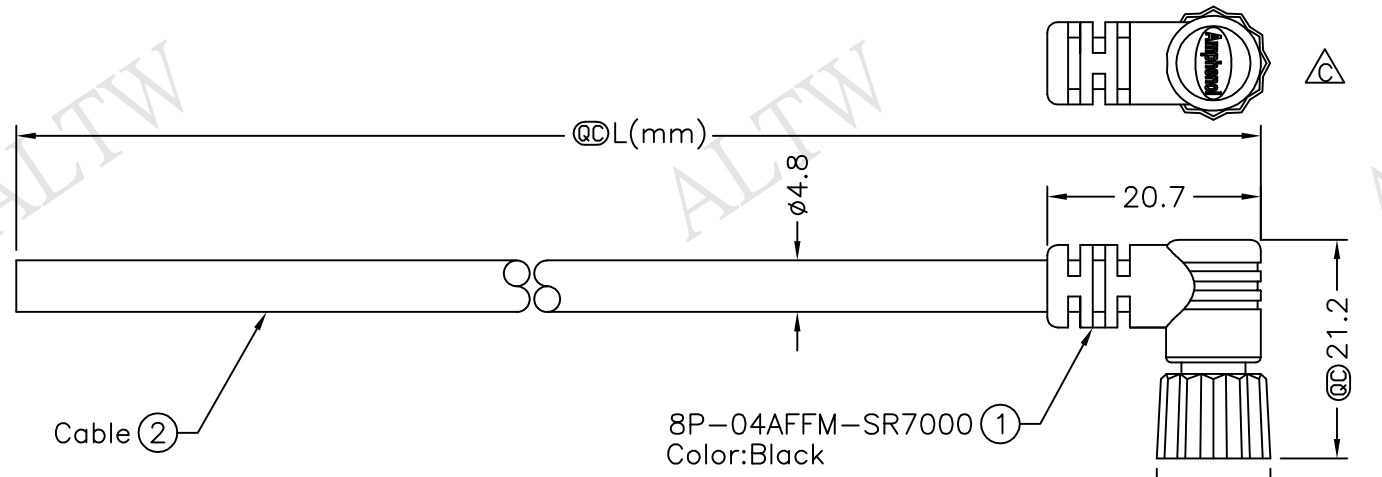

REV.	ECN NO.	DATE	SIGN	DESCRIPTION
B	LEN-920533~536	2009/02/23	Vicky	Update the drawing.
C	LEN1630324~327	2016/03/09	Vicky	Update Logo

8P-04AFFM-SR7BXX
 XX:01~99Meters
 01:01Meter
 02:02Meters
 :
 :
 99:99Meters
 Cable Length(L):01~99Meters

- Note:
- * @C Important Dimension
 - * Waterproof Rate: IP67
 - * Connector: PU, Black
 - * Female Pin: Copper Alloy, Gold Plated
 - * Cable: 22AWG*4C+Insulation, Black, PU, OD=4.8mm
 - * Cable Length Tolerance: 01M:±40mm
 02M~05M:±60mm
 06M~10M:±100mm
 11M~30M:±200mm
 31M~99M:±500mm

Pin Assignments
Front View

4	Black	黑
3	Blue	藍
2	White	白
1	Brown	棕
Conn.	Wire Color	
Pin Out		

UNIT:mm	
TOLERANCE	±0.5 mm

TITLE	M8 Conn	
	Cable Screw 4P F Conn F Pin	
SCALE	Free	SHEET 1 OF 1
REV. C	SIZE A4	@C :Inspection Item