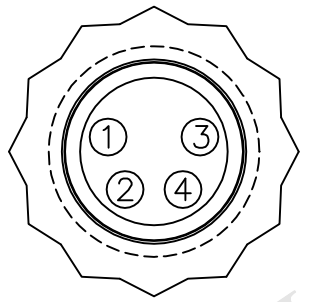

REV.	ECN NO.	DATE	SIGN	DESCRIPTION
B	LEN-920533~536	2009/02/23	Vicky	Update the drawing.
C	LEN1630324~327	2016/03/09	Vicky	Update Logo

8P-04AFFM-SR7BXX
 XX:01~99Meters
 01:01Meter
 02:02Meters
 :
 :
 99:99Meters
 Cable Length(L):01~99Meters

- Note:
- * @C Important Dimension
 - * Waterproof Rate: IP67
 - * Connector: PU, Black
 - * Female Pin: Copper Alloy, Gold Plated
 - * Cable: 22AWG*4C+Insulation, Black, PU, OD=4.8mm
 - * Cable Length Tolerance: 01M:±40mm
 02M~05M:±60mm
 06M~10M:±100mm
 11M~30M:±200mm
 31M~99M:±500mm