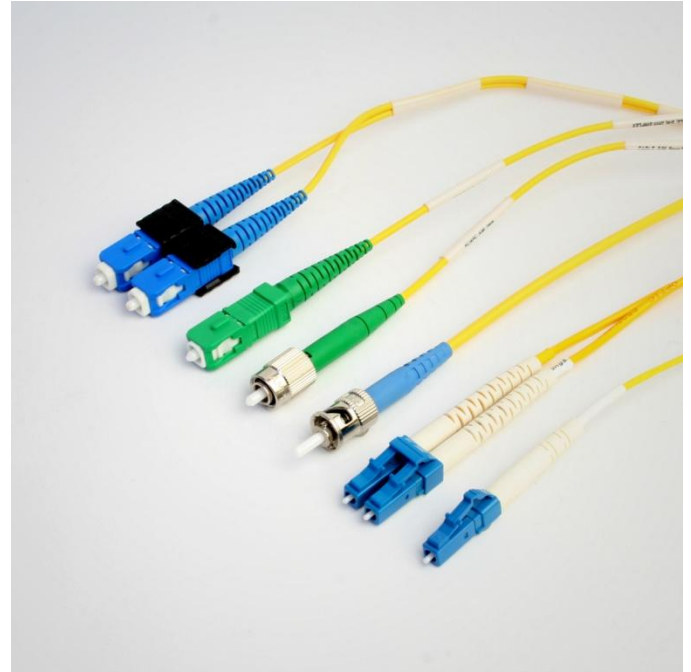

942 Singlemode Cable Assemblies

Amphenol is a premier manufacturer of Singlemode patchcords in the telecommunications industry, meeting or exceeding many of the industry standard requirements for optical transmission loss, reflectance, visual endface specifications, and geometry. Amphenol offers standard patch cords in a variety of configurations and connector types. Both standard SMF-28e and bend reduced fiber types are available. Custom options are available upon request.

Features/Benefits

- Available in a wide variety of connector types, cable designs, and lengths
- All assemblies meet TIA/EIA and IEC intermateability standards
- Duplex assembly version utilizes a removable flexible clip providing a float between channels A and B
- RoHS compliant
- Multiple boot size, colors and angle options available
- Assemblies are available in standard SMF-28e and Bend reduced fiber types .
- Custom configurations available upon request

Specifications

Insertion Loss: $\leq 0.15\text{dB}$ typical, Ultra
 $\leq 0.25\text{dB}$ typical, Angle

Return Loss: Ultra (UPC) $\leq -55\text{dB}$
Angle (APC) $\leq -65\text{dB}$

Durability: $< 0.2\text{dB}$ change, 500mating cycles

Temperature: -20 to $+75$ C

Intermateability:

The Amphenol Singlemode assemblies are mechanically and optically intermateable with industry standard connectors and adapters and conform to TIA/EIA, IEC, and Telcordia specifications.