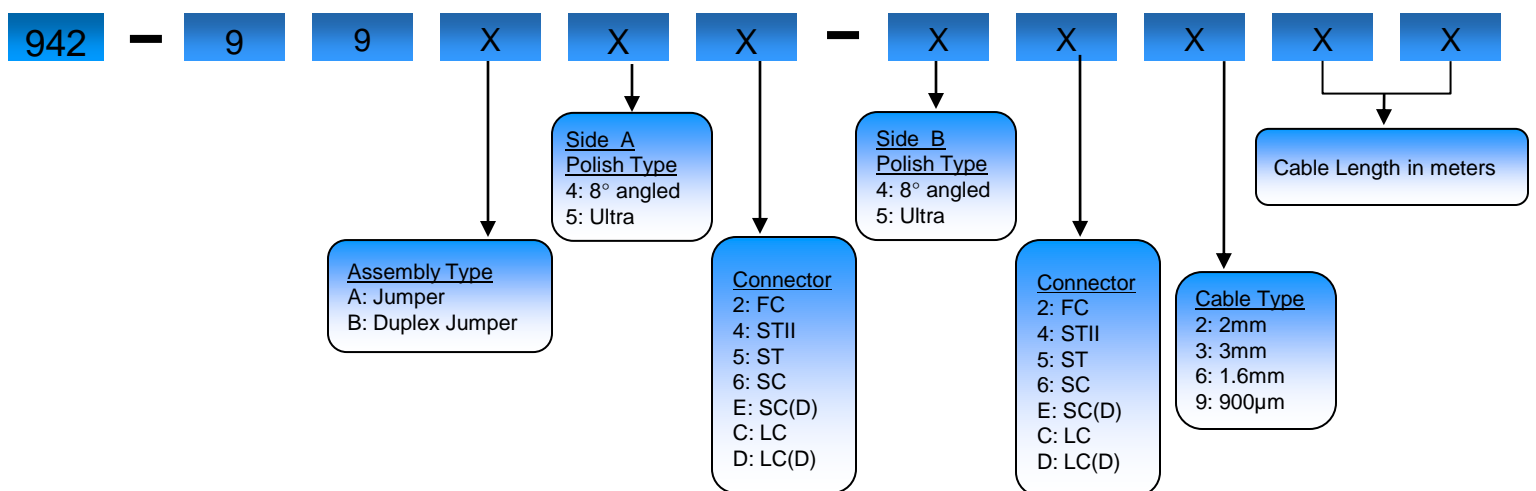

Standard Singlemode Hybrid Polish Jumper Ordering Information*

*Please contact Amphenol for custom configurations