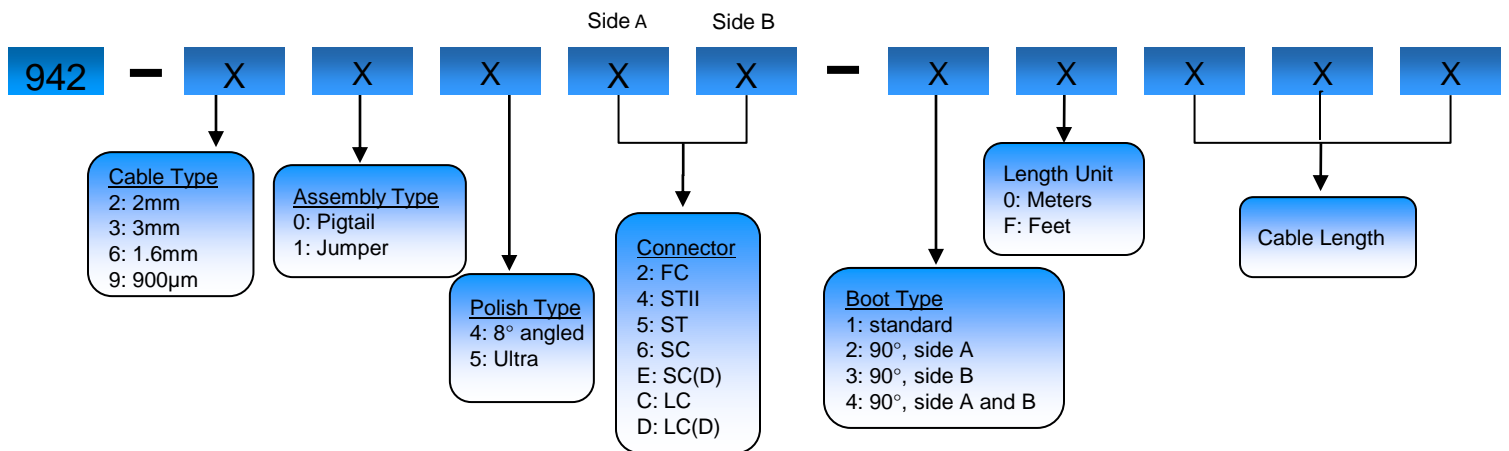

Standard Singlemode Assembly Ordering Information*