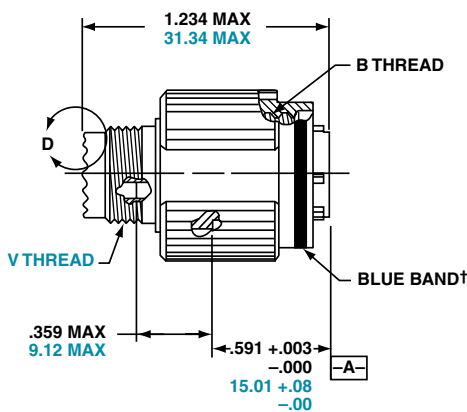

TV06R (D38999/26) – Crimp, Metal CTV06R (D38999/26) – Crimp, Composite

Straight Plug

PART

To complete, see how to order pages 25-27.

Connector Type	Shell Style	Service Class	Shell Size & Insert Arrg	Contact Type	Alternate Position	Special Variations
TV	06	RW	9-35	P	B	(453)
TVS	06	RK	X-X	X	X	(XXX)
TVS	06	RF	X-X	X	X	(XXX)
TVS	06	RS	X-X	X	X	(XXX)
CTV	06	RW	X-X	X	X	(XXX)
CTVS	06	RF	X-X	X	X	(XXX)
D38999/	26	X	X-X	X	X	NA

METAL

VIEW D
FOR SIZE 8 COAXIAL ONLY,
RELATIVE TO -A-

VIEW D
FOR SIZE 8 TWINAX ONLY,
RELATIVE TO -A-

COMPOSITE

† Blue band indicates rear release contact retention system

Inches

Shell Size	MS Shell Size Code	B Thread 0.1P-0.3L-TS-2B (Plated)	Q Dia. Max.
9	A	.6250	.858
11	B	.7500	.984
13	C	.8750	1.157
15	D	1.0000	1.280
17	E	1.1875	1.406
19	F	1.2500	1.516
21	G	1.3750	1.642
23	H	1.5000	1.768
25	J	1.6250	1.890

All dimensions for reference only.

Millimeters

Shell Size	MS Shell Size Code	Q Max.	V Thread Metric
9	A	21.8	M12X1-6g
11	B	25.0	M15X1-6g
13	C	29.4	M18X1-6g
15	D	32.5	M22X1-6g
17	E	35.7	M25X1-6g
19	F	38.5	M28X1-6g
21	G	41.7	M31X1-6g
23	H	44.9	M34X1-6g
25	J	48.0	M37X1-6g