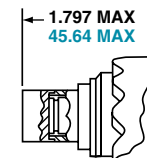

TV06R (D38999/26) – Crimp, Metal CTV06R (D38999/26) – Crimp, Composite

Straight Plug

PART

To complete, see how to order pages 25-27.

Connector Type	Shell Style	Service Class	Shell Size & Insert Arrg	Contact Type	Alternate Position	Special Variations
TV	06	RW	9-35	P	B	(453)
TVS	06	RK	X-X	X	X	(XXX)
TVS	06	RF	X-X	X	X	(XXX)
TVS	06	RS	X-X	X	X	(XXX)
CTV	06	RW	X-X	X	X	(XXX)
CTVS	06	RF	X-X	X	X	(XXX)
D38999/	26	X	X-X	X	X	NA

METAL

VIEW D
FOR SIZE 8 COAXIAL ONLY,
RELATIVE TO -A-

VIEW D
FOR SIZE 8 TWINAX ONLY,
RELATIVE TO -A-

COMPOSITE

† Blue band indicates rear release contact retention system

Inches

Shell Size	MS Shell Size Code	B Thread 0.1P-0.3L-TS-2B (Plated)	Q Dia. Max.
9	A	.6250	.858
11	B	.7500	.984
13	C	.8750	1.157
15	D	1.0000	1.280
17	E	1.1875	1.406
19	F	1.2500	1.516
21	G	1.3750	1.642
23	H	1.5000	1.768
25	J	1.6250	1.890

All dimensions for reference only.

Millimeters

Shell Size	MS Shell Size Code	Q Max.	V Thread Metric
9	A	21.8	M12X1-6g
11	B	25.0	M15X1-6g
13	C	29.4	M18X1-6g
15	D	32.5	M22X1-6g
17	E	35.7	M25X1-6g
19	F	38.5	M28X1-6g
21	G	41.7	M31X1-6g
23	H	44.9	M34X1-6g
25	J	48.0	M37X1-6g