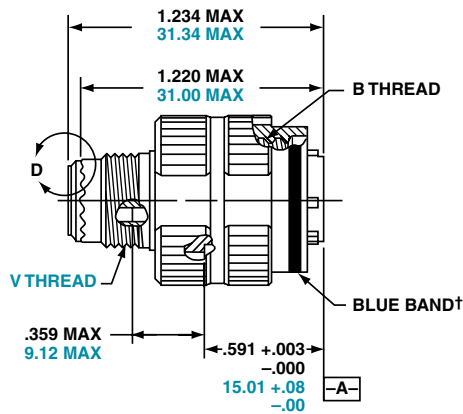

TV06R (D38999/26) – Crimp, Metal CTV06R (D38999/26) – Crimp, Composite

Straight Plug

PART

To complete, see how to order pages 25-27.

Connector Type	Shell Style	Service Class	Shell Size & Insert Arrg	Contact Type	Alternate Position	Special Variations
TV	06	RW	9-35	P	B	(453)
TVS	06	RK	X-X	X	X	(XXX)
TVS	06	RF	X-X	X	X	(XXX)
TVS	06	RS	X-X	X	X	(XXX)
CTV	06	RW	X-X	X	X	(XXX)
CTVS	06	RF	X-X	X	X	(XXX)
D38999/	26	X	X-X	X	X	NA

METAL

VIEW D
FOR SIZE 8 COAXIAL ONLY,
RELATIVE TO -A-

VIEW D
FOR SIZE 8 TWINAX ONLY,
RELATIVE TO -A-

COMPOSITE

† Blue band indicates rear release contact retention system

Inches

Shell Size	MS Shell Size Code	B Thread 0.1P-0.3L-TS-2B (Plated)	Q Dia. Max.
9	A	.6250	.858
11	B	.7500	.984
13	C	.8750	1.157
15	D	1.0000	1.280
17	E	1.1875	1.406
19	F	1.2500	1.516
21	G	1.3750	1.642
23	H	1.5000	1.768
25	J	1.6250	1.890

All dimensions for reference only.

Millimeters

Shell Size	MS Shell Size Code	Q Max.	V Thread Metric
9	A	21.8	M12X1-6g
11	B	25.0	M15X1-6g
13	C	29.4	M18X1-6g
15	D	32.5	M22X1-6g
17	E	35.7	M25X1-6g
19	F	38.5	M28X1-6g
21	G	41.7	M31X1-6g
23	H	44.9	M34X1-6g
25	J	48.0	M37X1-6g