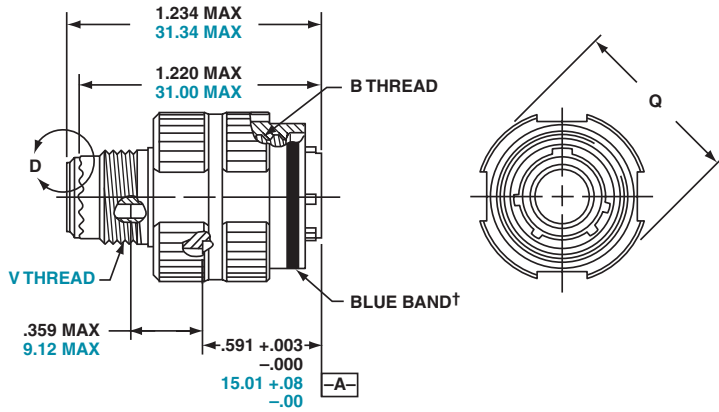

TV06R (D38999/26) – crimp, metal CTV06R (D38999/26) – crimp, composite straight plug

Part number reference.
See how to order, pages 43-46
to complete.
TV06RW-XX-XXX
TVS06RK-XX-XXX
TVS06RF-XX-XXX
TVS06RS-XX-XXX
CTV06RW-XX-XXX
CTVS06RF-XX-XXX
D38999/26

METAL

VIEW D
FOR SIZE 8 COAXIAL ONLY,
RELATIVE TO \square -A-

VIEW D
FOR SIZE 8 TWINAX ONLY,
RELATIVE TO \square -A-

COMPOSITE

† Blue band indicates rear release contact retention system

Inches

Shell Size	MS Shell Size Code	B Thread 0.1P-0.3L-TS-2B (Plated)	Q Dia. Max.
9	A	.6250	.858
11	B	.7500	.984
13	C	.8750	1.157
15	D	1.0000	1.280
17	E	1.1875	1.406
19	F	1.2500	1.516
21	G	1.3750	1.642
23	H	1.5000	1.768
25	J	1.6250	1.890

Millimeters

Shell Size	MS Shell Size Code	Q Max.	V Thread Metric
9	A	21.8	M12X1-6g
11	B	25.0	M15X1-6g
13	C	29.4	M18X1-6g
15	D	32.5	M22X1-6g
17	E	35.7	M25X1-6g
19	F	38.5	M28X1-6g
21	G	41.7	M31X1-6g
23	H	44.9	M34X1-6g
25	J	48.0	M37X1-6g