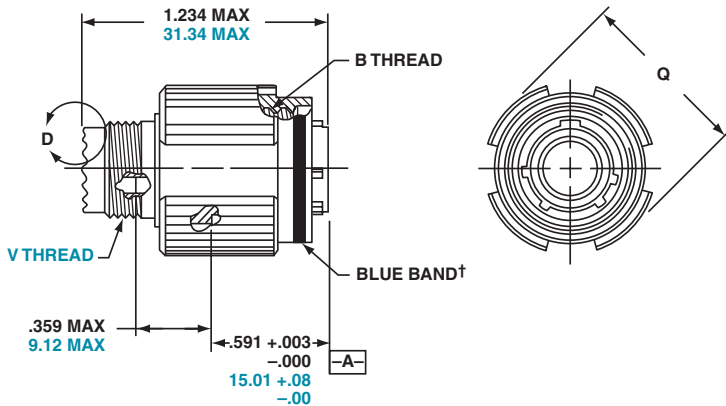

TV06R (D38999/26) – crimp, metal CTV06R (D38999/26) – crimp, composite straight plug

Part number reference.
See how to order, pages 43-46
to complete.
TV06RW-XX-XXX
TVS06RK-XX-XXX
TVS06RF-XX-XXX
TVS06RS-XX-XXX
CTV06RW-XX-XXX
CTVS06RF-XX-XXX
D38999/26

METAL

VIEW D
FOR SIZE 8 COAXIAL ONLY,
RELATIVE TO \square -A-

VIEW D
FOR SIZE 8 TWINAX ONLY,
RELATIVE TO \square -A-

COMPOSITE

† Blue band indicates rear release contact retention system

Inches

Shell Size	MS Shell Size Code	B Thread 0.1P-0.3L-TS-2B (Plated)	Q Dia. Max.
9	A	.6250	.858
11	B	.7500	.984
13	C	.8750	1.157
15	D	1.0000	1.280
17	E	1.1875	1.406
19	F	1.2500	1.516
21	G	1.3750	1.642
23	H	1.5000	1.768
25	J	1.6250	1.890

Millimeters

Shell Size	MS Shell Size Code	Q Max.	V Thread Metric
9	A	21.8	M12X1-6g
11	B	25.0	M15X1-6g
13	C	29.4	M18X1-6g
15	D	32.5	M22X1-6g
17	E	35.7	M25X1-6g
19	F	38.5	M28X1-6g
21	G	41.7	M31X1-6g
23	H	44.9	M34X1-6g
25	J	48.0	M37X1-6g