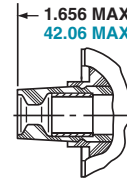

TV06R (D38999/26) – crimp, metal CTV06R (D38999/26) – crimp, composite straight plug

Part number reference.
See how to order, pages 43-46
to complete.
TV06RW-XX-XXX
TVS06RK-XX-XXX
TVS06RF-XX-XXX
TVS06RS-XX-XXX
CTV06RW-XX-XXX
CTVS06RF-XX-XXX
D38999/26

METAL

VIEW D
FOR SIZE 8 COAXIAL ONLY,
RELATIVE TO \square -A-

VIEW D
FOR SIZE 8 TWINAX ONLY,
RELATIVE TO \square -A-

COMPOSITE

† Blue band indicates rear release contact retention system

Inches

Shell Size	MS Shell Size Code	B Thread 0.1P-0.3L-TS-2B (Plated)	Q Dia. Max.
9	A	.6250	.858
11	B	.7500	.984
13	C	.8750	1.157
15	D	1.0000	1.280
17	E	1.1875	1.406
19	F	1.2500	1.516
21	G	1.3750	1.642
23	H	1.5000	1.768
25	J	1.6250	1.890

Millimeters

Shell Size	MS Shell Size Code	Q Max.	V Thread Metric
9	A	21.8	M12X1-6g
11	B	25.0	M15X1-6g
13	C	29.4	M18X1-6g
15	D	32.5	M22X1-6g
17	E	35.7	M25X1-6g
19	F	38.5	M28X1-6g
21	G	41.7	M31X1-6g
23	H	44.9	M34X1-6g
25	J	48.0	M37X1-6g