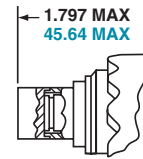

TV06R (D38999/26) – crimp, metal CTV06R (D38999/26) – crimp, composite straight plug

Part number reference.
See how to order, pages 43-46
to complete.
TV06RW-XX-XXX
TVS06RK-XX-XXX
TVS06RF-XX-XXX
TVS06RS-XX-XXX
CTV06RW-XX-XXX
CTVS06RF-XX-XXX
D38999/26

METAL

VIEW D
FOR SIZE 8 COAXIAL ONLY,
RELATIVE TO \square -A-

VIEW D
FOR SIZE 8 TWINAX ONLY,
RELATIVE TO \square -A-

COMPOSITE

† Blue band indicates rear release contact retention system

Inches

Shell Size	MS Shell Size Code	B Thread 0.1P-0.3L-TS-2B (Plated)	Q Dia. Max.
9	A	.6250	.858
11	B	.7500	.984
13	C	.8750	1.157
15	D	1.0000	1.280
17	E	1.1875	1.406
19	F	1.2500	1.516
21	G	1.3750	1.642
23	H	1.5000	1.768
25	J	1.6250	1.890

Millimeters

Shell Size	MS Shell Size Code	Q Max.	V Thread Metric
9	A	21.8	M12X1-6g
11	B	25.0	M15X1-6g
13	C	29.4	M18X1-6g
15	D	32.5	M22X1-6g
17	E	35.7	M25X1-6g
19	F	38.5	M28X1-6g
21	G	41.7	M31X1-6g
23	H	44.9	M34X1-6g
25	J	48.0	M37X1-6g