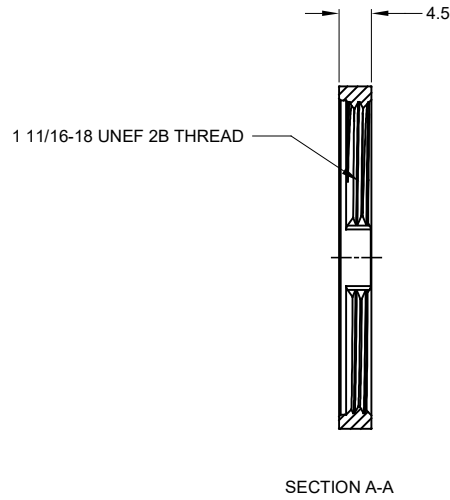

REVISIONS					
REV	ECO	DESCRIPTION	DATE	BY	APPR
A1	--	RELEASE NEW DRAWING	28/SEP/18	ROOKIE	TOMMY
A2	--	ADD MOUNTING TORQUE VALUE	23/JUN/20	LOUIE	TOMMY

NOTES: UNLESS OTHERWISE SPECIFIED

1. MATERIAL: ALUMINIUM ALLOY, NICKEL PLATED.
2. USE WITH AHDM SERIES SIZE 24 RECEPTACLE. MOUNTING TORQUE IS 39.5-42.6 NM
3. RoHS COMPLIANT.
4. ALL DIMENSIONS ARE FOR REFERENCE USE ONLY.

A112263-90		DESCRIPTION		ITEM
QUANTITY	PART NUMBER	MATERIALS LIST		
<small>UNLESS OTHERWISE SPECIFIED:</small> 1) All dimensions are in metric (mm). 2) Tolerances are as follows: 1 PL DEC ±0.30   Fractions ±1/64 2 PL DEC ±0.15   Angles ±1° 3 PL DEC ±0.08   				
MATERIAL SPECIFICATIONS:		SIGNATURES: DRAWN: LOUIE 23/JUN/20 CHECKED: ORION 24/JUN/20 APPROVAL: TOMMY 28/JUN/20 ENGINEER: CUSTOMER:		
PROCESS SPECIFICATIONS:		THIS DRAWING IS SUPPLIED FOR INFORMATION ONLY. DESIGN FEATURES, SPECIFICATIONS AND PERFORMANCE DATA SHOWN HEREON ARE THE PROPERTY OF THE AMPHENOL CORPORATION. NO RIGHTS OF REPRODUCTION ARE IMPLIED. ALL DIMENSIONS ARE SUBJECT TO NORMAL MANUFACTURING VARIATIONS.		
NEXT ASSY:		SCALE: NONE SHEET 1 OF 1		
		<b>Amphenol</b> Sine Systems - www.amphenol-sine.com 44724 Morley Drive Clinton Township, MI 48036		NUT, DURAMATE AHDM SERIES, SIZE 24 A2
		SIZE: B C- TYPE: NONE DWG NO: A112263-90	REVISION: A2	

TITLE: NUT, DURAMATE AHDM SERIES, SZ 24  
 DWG NO: A112263-90  
 REV: A2  
 SH: 1  
 OF: 1