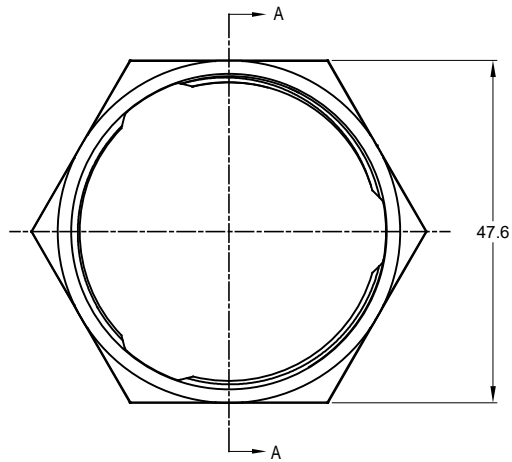

REVISIONS					
REV	ECO	DESCRIPTION	DATE	BY	APPR
A1	--	RELEASE NEW DRAWING	28/SEP/18	ROOKIE	TOMMY
A2	--	ADD MOUNTING TORQUE VALUE	23/JUN/20	LOUIE	TOMMY

NOTES: UNLESS OTHERWISE SPECIFIED

1. MATERIAL: ALUMINIUM ALLOY, NICKEL PLATED.
2. USE WITH AHDM SERIES SIZE 24 RECEPTACLE. MOUNTING TORQUE IS 39.5-42.6 NM
3. RoHS COMPLIANT.
4. ALL DIMENSIONS ARE FOR REFERENCE USE ONLY.

A112263-90		DESCRIPTION		ITEM
QUANTITY	PART NUMBER	MATERIALS LIST		
<small>UNLESS OTHERWISE SPECIFIED:</small> 1) All dimensions are in metric (mm). 2) Tolerances are as follows: 1 PL DEC ±0.30   Fractions ±1/64 2 PL DEC ±0.15   Angles ±1° 3 PL DEC ±0.08   				
MATERIAL SPECIFICATIONS:		SIGNATURES: DRAWN: LOUIE 23/JUN/20 CHECKED: ORION 24/JUN/20 APPROVAL: TOMMY 28/JUN/20 ENGINEER: CUSTOMER:		
PROCESS SPECIFICATIONS:		THIS DRAWING IS SUPPLIED FOR INFORMATION ONLY. DESIGN FEATURES, SPECIFICATIONS AND PERFORMANCE DATA SHOWN HEREON ARE THE PROPERTY OF THE AMPHENOL CORPORATION. NO RIGHTS OF REPRODUCTION ARE IMPLIED. ALL DIMENSIONS ARE SUBJECT TO NORMAL MANUFACTURING VARIATIONS.		
NEXT ASSY:		SCALE: NONE SHEET 1 OF 1		
		<b>Amphenol</b> Sine Systems - www.amphenol-sine.com 44724 Morley Drive Clinton Township, MI 48036		NUT, DURAMATE AHDM SERIES, SIZE 24 A2
		SIZE: B C- TYPE: NONE DWG NO: A112263-90	REVISION: A2	