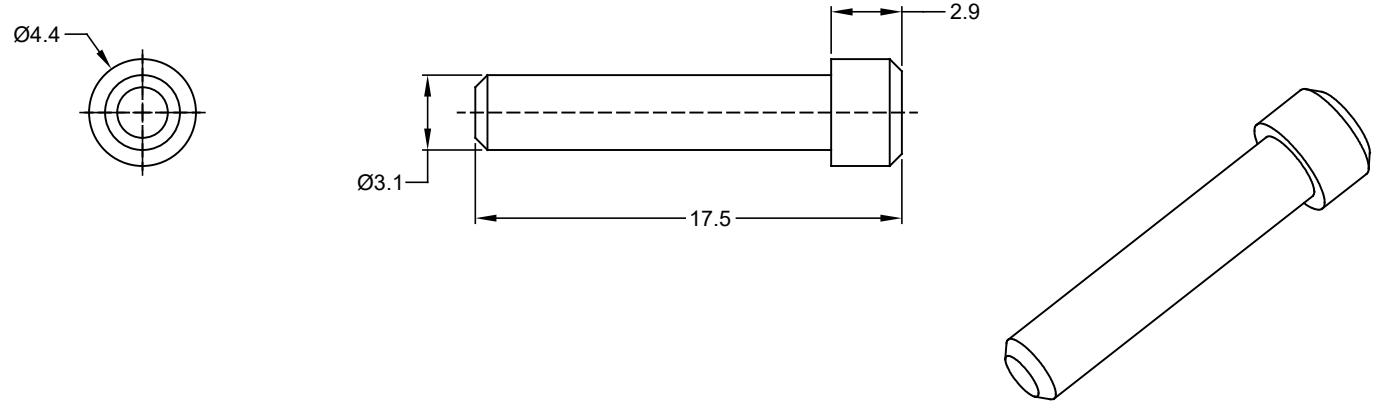

TITLE: SEAL, PLUG, CONTACT SIZE 16, SIZE 12      DWG NO: A114017      REV: B3      SH: 1      OF: 1

REVISIONS					
REV	ECO	DESCRIPTION	DATE	BY	APPR
B2	-	UPDATE DRAWING	29MAR18	ROOKIE	TOMMY
B3	-	CHANGE LENGTH	03/MAR/20	PETER	TOMMY

- NOTES: UNLESS OTHERWISE SPECIFIED
1. MATERIAL: THERMOPLASTIC; RoHS COMPLIANT
  2. COLOR: WHITE
  3. CONTACT SIZE: 16, 12
  4. FITS A SERIES & RT360 SERIES CONNECTORS
  5. ALL DIMENSIONS ARE FOR REFERENCE USE ONLY.

A114017		REF:114017		
PART NUMBER		DESCRIPTION		ITEM
QUANTITY		MATERIALS LIST		
<small>UNLESS OTHERWISE SPECIFIED</small> 1) All dimensions are in metric (mm). 2) Tolerances are as follows: 1 PL DEC ±0.30      Fractions ±1/64 2 PL DEC ±0.15      Angles ±1° 3 PL DEC ±0.08 3) Note reference =		<small>SIGNATURES</small> DRAWN: PETER.YANG      03/MAR/20 CHECKED: ORION.LI      04/MAR/20 ENGINEER: APPROVAL: TOMMY.XIE      05/MAR/20 CUSTOMER:		<h1>Amphenol</h1> Sine Systems - www.amphenol-sine.com 44724 Morley Drive Clinton Township, MI 48036
MATERIAL SPECIFICATIONS:		THIS DRAWING IS SUPPLIED FOR INFORMATION ONLY. DESIGN FEATURES, SPECIFICATIONS AND PERFORMANCE DATA SHOWN HEREON ARE THE PROPERTY OF THE AMPHENOL CORPORATION. NO RIGHTS OF REPRODUCTION ARE IMPLIED. ALL DIMENSIONS ARE SUBJECT TO NORMAL MANUFACTURING VARIATIONS.		SEALING PLUG, FOR SIZE 16, SIZE 12
PROCESS SPECIFICATIONS:		SIZE	TYPE	DWG NO:
NEXT ASSY:		A	C-	A114017
		SCALE: NONE		REVISION: B3
		SHEET 1 OF 1		