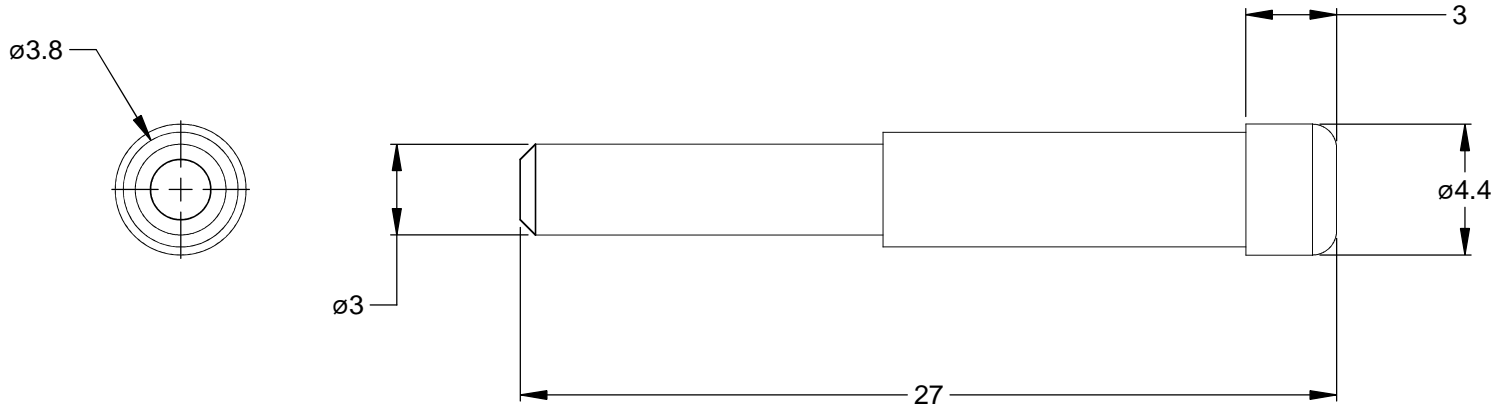

REVISIONS					
REV	ECO	DESCRIPTION	DATE	BY	APPR
A3	-	RELEASE NEW DWG FORMAT	06NOV13	DRP	-

NOTES: UNLESS OTHERWISE SPECIFIED

1. MATERIAL: THERMOPLASTIC; RoHS COMPLIANT
2. COLOR: BLACK
3. CONTACT SIZE: 16
4. USE WITH AT-SR SERIES CONNECTORS
5. ALL DIMENSIONS ARE FOR REFERENCE USE ONLY.

A114017-SR				
PART NUMBER		DESCRIPTION		ITEM
QUANTITY	MATERIALS LIST			
UNLESS OTHERWISE SPECIFIED 1) All dimensions are in metric(mm). 2) Tolerances are as follows: 1 PL DEC ±0.30 2 PL DEC ±0.15 3 PL DEC ±0.08 Fractions ±1/64 Angles ±1° 3) Note reference =		SIGNATURES	DATE	<h1>Amphenol</h1> <p>Sine Systems - www.amphenol-sine.com 44724 Morley Drive Clinton Township, MI 48036</p> <p>SEAL, PLUG, CONTACT SIZE 16, AT-SR SERIES</p>
MATERIAL SPECIFICATIONS:		DRAWN: D.PARKS	06NOV13	
PROCESS SPECIFICATIONS:		CHECKED:		
NEXT ASS'Y:		ENGINEER:		
		APPROVAL:		
		CUSTOMER:		
		THIS DRAWING IS SUPPLIED FOR INFORMATION ONLY. DESIGN FEATURES, SPECIFICATIONS AND PERFORMANCE DATA SHOWN HEREON ARE THE PROPERTY OF THE AMPHENOL CORPORATION. NO RIGHTS OF REPRODUCTION ARE IMPLIED. ALL DIMENSIONS ARE SUBJECT TO NORMAL MANUFACTURING VARIATIONS.		
SIZE	TYPE	DWG NO:	REVISION	
A	C-	A114017-SR	A3	
SCALE:	NONE		SHEET 1 OF 1	