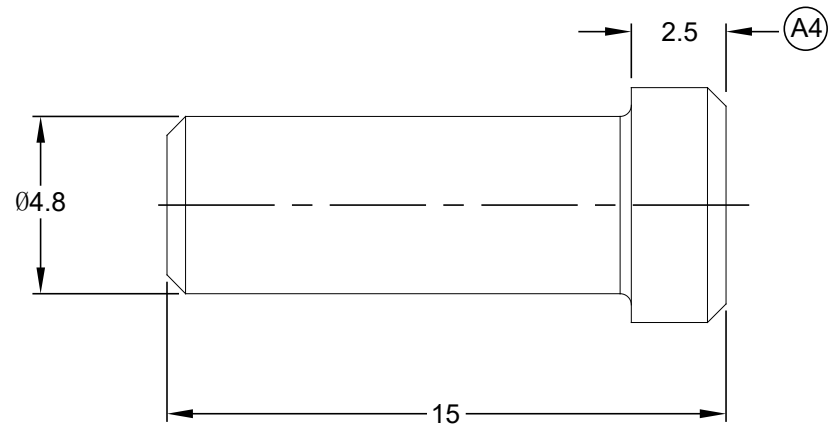

REVISIONS					
REV	ECO	DESCRIPTION	DATE	BY	APPR
A3	-	RELEASE NEW DWG FORMAT	28OCT16	ORION	TOMMY
A4	-	CHANGE DIMENSIONS	18SEP17	SULLEN	TOMMY

NOTES: UNLESS OTHERWISE SPECIFIED

1. MATERIAL: THERMOPLASTIC; RoHS COMPLIANT
2. COLOR: WHITE
3. CONTACT SIZE: 8
4. ALL DIMENSIONS ARE FOR REFERENCE USE ONLY.

A114018					
PART NUMBER		DESCRIPTION			ITEM
QUANTITY	MATERIALS LIST				
<small>UNLESS OTHERWISE SPECIFIED</small> 1) All dimensions are in metric(mm). 2) Tolerances are as follows: 1 PL DEC ±0.30 2 PL DEC ±0.15 3 PL DEC ±0.08 3) Note reference =	SIGNATURES		DATE		<h1 style="text-align: center;">Amphenol</h1> <p style="text-align: center;">Sine Systems - www.amphenol-sine.com                  44724 Morley Drive                  Clinton Township, MI 48036</p>
	DRAWN: SULLEN.ZHANG		18SEP17		
CHECKED: ORION.LI		18SEP17			
ENGINEER:					
APPROVAL: TOMMY.XIE		18SEP17			
MATERIAL SPECIFICATIONS:		CUSTOMER:		SEAL, PLUG, CONTACT SIZE 8	
PROCESS SPECIFICATIONS:		THIS DRAWING IS SUPPLIED FOR INFORMATION ONLY. DESIGN FEATURES, SPECIFICATIONS AND PERFORMANCE DATA SHOWN HEREON ARE THE PROPERTY OF THE AMPHENOL CORPORATION. NO RIGHTS OF REPRODUCTION ARE IMPLIED. ALL DIMENSIONS ARE SUBJECT TO NORMAL MANUFACTURING VARIATIONS.			
NEXT ASSY:		SIZE	TYPE	DWG NO:	REVISION
		A	C-	A114018	A4
		SCALE: NONE		SHEET 1 OF 1	