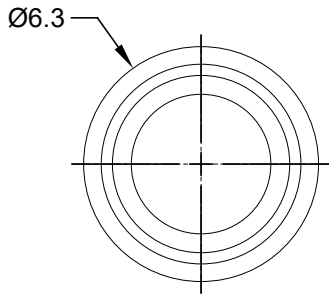

REVISIONS					
REV	ECO	DESCRIPTION	DATE	BY	APPR
A3	-	RELEASE NEW DWG FORMAT	28OCT16	ORION	TOMMY
A4	-	CHANGE DIMENSIONS	18SEP17	SULLEN	TOMMY

NOTES: UNLESS OTHERWISE SPECIFIED

1. MATERIAL: THERMOPLASTIC; RoHS COMPLIANT
2. COLOR: WHITE
3. CONTACT SIZE: 8
4. ALL DIMENSIONS ARE FOR REFERENCE USE ONLY.

A114018					
PART NUMBER		DESCRIPTION			ITEM
QUANTITY	MATERIALS LIST				
<small>UNLESS OTHERWISE SPECIFIED</small> 1) All dimensions are in metric(mm). 2) Tolerances are as follows: 1 PL DEC ±0.30 2 PL DEC ±0.15 3 PL DEC ±0.08 3) Note reference =	SIGNATURES		DATE		<h1 style="text-align: center;">Amphenol</h1> <p style="text-align: center;">Sine Systems - www.amphenol-sine.com                  44724 Morley Drive                  Clinton Township, MI 48036</p>
	DRAWN: SULLEN.ZHANG		18SEP17		
CHECKED: ORION.LI		18SEP17			
ENGINEER:					
APPROVAL: TOMMY.XIE		18SEP17			
MATERIAL SPECIFICATIONS:		CUSTOMER:		SEAL, PLUG, CONTACT SIZE 8	
PROCESS SPECIFICATIONS:		THIS DRAWING IS SUPPLIED FOR INFORMATION ONLY. DESIGN FEATURES, SPECIFICATIONS AND PERFORMANCE DATA SHOWN HEREON ARE THE PROPERTY OF THE AMPHENOL CORPORATION. NO RIGHTS OF REPRODUCTION ARE IMPLIED. ALL DIMENSIONS ARE SUBJECT TO NORMAL MANUFACTURING VARIATIONS.			
NEXT ASSY:		SIZE	TYPE	DWG NO:	REVISION
		A	C-	A114018	A4
		SCALE: NONE		SHEET 1 OF 1	