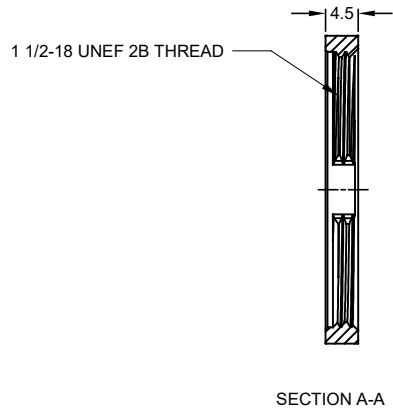

REVISIONS					
REV	ECO	DESCRIPTION	DATE	BY	APPR
A1	--	RELEASE NEW DRAWING	26/SEP/18	ROOKIE	TOMMY
A2	--	ADD MOUNTING TORQUE VALUE	23/JUN/20	LOUIE	TOMMY

NOTES: UNLESS OTHERWISE SPECIFIED

1. MATERIAL: ALUMINIUM ALLOY, NICKEL PLATED.
2. USE WITH AHDM SERIES SIZE 18 RECEPTACLE, MOUNTING TORQUE IS 29.4~31.6 NM
3. RoHS COMPLIANT.
4. ALL DIMENSIONS ARE FOR REFERENCE USE ONLY.

A114020-90		DESCRIPTION		ITEM
QUANTITY	PART NUMBER	MATERIALS LIST		
UNLESS OTHERWISE SPECIFIED: 1) All dimensions are in metric(mm). 2) Tolerances are as follows: 1 PL DEC ±0.30 Fractions ±1/64 2 PL DEC ±0.15 Angles ±1° 3 PL DEC ±0.08		SIGNATURES	DATE	<p>Amphenol</p> <p>Sine Systems - www.amphenol-sine.com 44724 Morley Drive Clinton Township, MI 48036</p> <p>NUT, DURAMATE AHDM SERIES, SIZE 18</p>
MATERIAL SPECIFICATIONS:		DRAWN: LOUIE	23/JUN/20	
PROCESS SPECIFICATIONS:		CHECKED: ORION	24/JUN/20	
NEXT ASSY:		APPROVAL: TOMMY	28/JUN/20	
THIS DRAWING IS SUPPLIED FOR INFORMATION ONLY. DESIGN FEATURES, SPECIFICATIONS AND PERFORMANCE DATA SHOWN HEREON ARE THE PROPERTY OF THE AMPHENOL CORPORATION. NO RIGHTS OF REPRODUCTION ARE IMPLIED. ALL DIMENSIONS ARE SUBJECT TO NORMAL MANUFACTURING VARIATIONS.		CUSTOMER:	SCALE: NONE	REVISION: A2
		SIZE: B C-	DWG NO: A114020-90	SHEET 1 OF 1

TITLE: NUT, DURAMATE AHDM SERIES, SZ 18 DWG NO: A114020-90 REV: A2 SH: 1 OF 1

X-ON Electronics

Largest Supplier of Electrical and Electronic Components

Click to view similar products for [Screws & Fasteners](#) category: