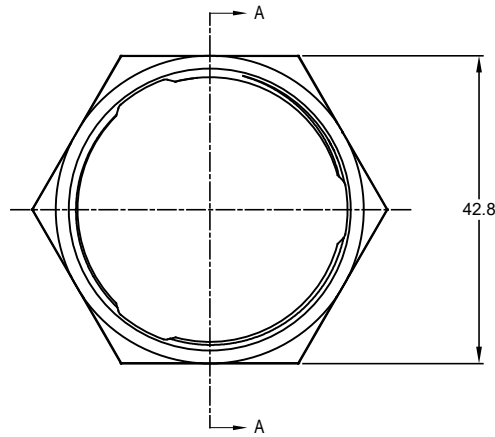

REVISIONS					
REV	ECO	DESCRIPTION	DATE	BY	APPR
A1	--	RELEASE NEW DRAWING	26/SEP/18	ROOKIE	TOMMY
A2	--	ADD MOUNTING TORQUE VALUE	23/JUN/20	LOUIE	TOMMY

NOTES: UNLESS OTHERWISE SPECIFIED

1. MATERIAL: ALUMINIUM ALLOY, NICKEL PLATED.
2. USE WITH AHDM SERIES SIZE 18 RECEPTACLE, MOUNTING TORQUE IS 29.4~31.6 NM
3. RoHS COMPLIANT.
4. ALL DIMENSIONS ARE FOR REFERENCE USE ONLY.

A114020-90		DESCRIPTION		ITEM
QUANTITY	PART NUMBER	MATERIALS LIST		
UNLESS OTHERWISE SPECIFIED: 1) All dimensions are in metric(mm). 2) Tolerances are as follows: 1 PL DEC ±0.30 Fractions ±1/64 2 PL DEC ±0.15 Angles ±1° 3 PL DEC ±0.08		SIGNATURES	DATE	<p>Amphenol</p> <p>Sine Systems - www.amphenol-sine.com 44724 Morley Drive Clinton Township, MI 48036</p> <p>NUT, DURAMATE AHDM SERIES, SIZE 18</p>
MATERIAL SPECIFICATIONS:		DRAWN: LOUIE	23/JUN/20	
PROCESS SPECIFICATIONS:		CHECKED: ORION	24/JUN/20	
NEXT ASSY:		APPROVAL: TOMMY	28/JUN/20	
THIS DRAWING IS SUPPLIED FOR INFORMATION ONLY. DESIGN FEATURES, SPECIFICATIONS AND PERFORMANCE DATA SHOWN HEREON ARE THE PROPERTY OF THE AMPHENOL CORPORATION. NO RIGHTS OF REPRODUCTION ARE IMPLIED. ALL DIMENSIONS ARE SUBJECT TO NORMAL MANUFACTURING VARIATIONS.		CUSTOMER:	SCALE: NONE	REVISION: A2
		SIZE: B C-	DWG NO: A114020-90	SHEET 1 OF 1