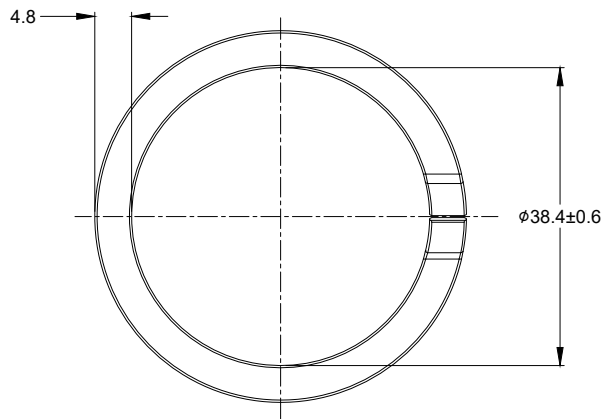

REVISIONS					
REV	ECO	DESCRIPTION	DATE	BY	APPR
A1	--	RELEASE NEW DRAWING	26/SEP/18	ROOKIE	TOMMY

NOTES: UNLESS OTHERWISE SPECIFIED

1. MATERIAL: STAINLESS STEEL.
2. USE WITH AHDM SERIES SIZE 18 RECEPTACLE.
3. RoHS COMPLIANT.
4. ALL DIMENSIONS ARE FOR REFERENCE USE ONLY.

TITLE: LOCKWASHER, AHDM, SIZE 18
 DWG NO: A114021
 REV: A1
 SH: 1
 OF: 1

A114021		DESCRIPTION		ITEM
QUANTITY	PART NUMBER	MATERIALS LIST		
UNLESS OTHERWISE SPECIFIED: 1) All dimensions are in metric(mm). 2) Tolerances are as follows: 1 PL DEC ±0.30 Fractions ±1/64 2 PL DEC ±0.15 Angles ±1° 3 PL DEC ±0.08 3) Note reference =		SIGNATURES	DATE	Amphenol Sine Systems - www.amphenol-sine.com 44724 Morley Drive Clinton Township, MI 48036 LOCKWASHER, AHDM, SIZE 18
MATERIAL SPECIFICATIONS:		DRAWN: ROOKIE	26/SEP/18	
PROCESS SPECIFICATIONS:		CHECKED: ORION	26/SEP/18	
NEXT ASSY:		ENGINEER:		
		APPROVAL: TOMMY	26/SEP/18	
		CUSTOMER:		
		THIS DRAWING IS SUPPLIED FOR INFORMATION ONLY. DESIGN FEATURES, SPECIFICATIONS AND PERFORMANCE DATA SHOWN HEREON ARE THE PROPERTY OF THE AMPHENOL CORPORATION. NO RIGHTS OF REPRODUCTION ARE IMPLIED. ALL DIMENSIONS ARE SUBJECT TO NORMAL MANUFACTURING VARIATIONS.		
		SIZE: B C-	DWG NO: A114021	REVISION: A1
		SCALE: NONE	SHEET 1 OF 1	