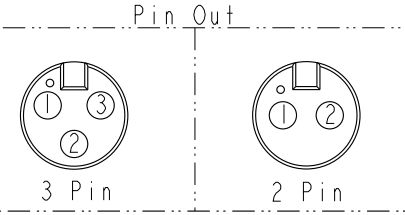

AAD-XXAFFM-LL7AXX

02: 2Pin	XX	: 01~99Meters
03: 3Pin	01	: 01Meter
	02	: 02Meters
	99	: 99Meters

- Note:
- * \varnothing Important Dimension To Check.
 - * Waterproof Rate: IP67
 - * Housing: Nylon+GF, Black.
 - * Female Pin: Copper Alloy, Gold Plated.
 - * Cable: UL2464 24AWG+D+AL/Wy PVC Jacket UV Resistant, Black.
 - * Cable Length Tolerance: 01M: 40mm
02M~05M: ±60mm
06M~10M: ±100mm
11M~30M: ±200mm
31M~99M: ±500mm

3 Black	2 Red
2 Blue	1 Black
1 Brown	
Pin # Wire	Pin # Wire

3P	PVC	4.5	24	AAD-03AFFM-LL7AXX
2P		4.2		AAD-02AFFM-LL7AXX
Contacts	Cable Jacket	Cable OD	AWG	Item No.

UNIT: mm

TOLERANCE ±0.50mm

TITLE MINI CABLE LOCK F CONN F PIN			
SCALE 1:1	SIZE A4	SHEET 1 OF 1	
REV. A	WC-REV. A.1	\varnothing : Inspection item	