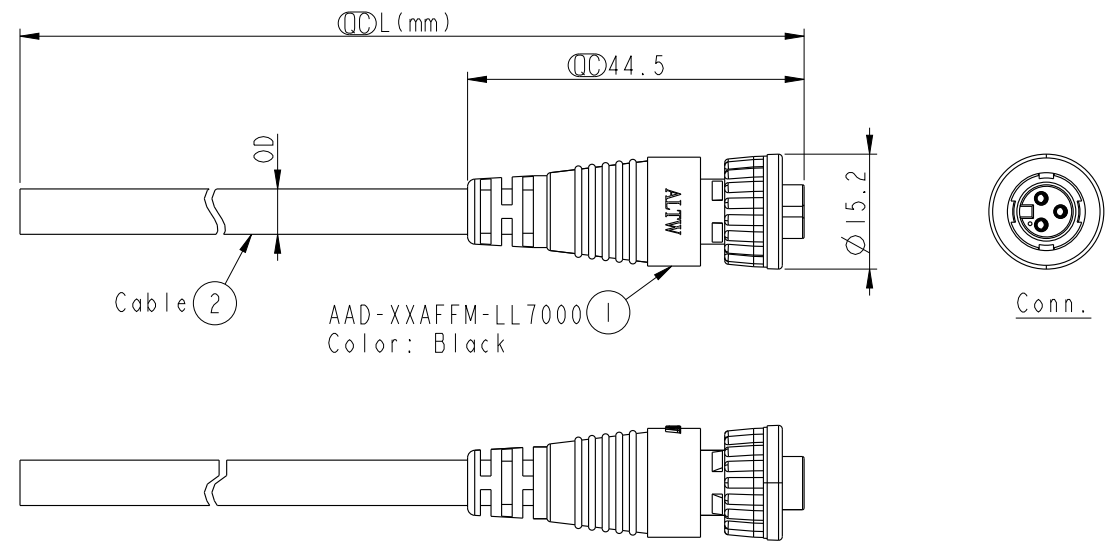

AAD-XXAFFM-LL7AXX

02: 2Pin	XX	: 01~99Meters
03: 3Pin	01	: 01Meter
	02	: 02Meters
	99	: 99Meters

- Note:
- * \varnothing Important Dimension To Check.
 - * Waterproof Rate: IP67
 - * Housing: Nylon+GF, Black.
 - * Female Pin: Copper Alloy, Gold Plated.
 - * Cable: UL2464 24AWG+D+AL/Wy PVC Jacket UV Resistant, Black.
 - * Cable Length Tolerance: 01M: 40mm
02M~05M: ±60mm
06M~10M: ±100mm
11M~30M: ±200mm
31M~99M: ±500mm

3 Black	2 Red
2 Blue	1 Black
1 Brown	
Pin # Wire	Pin # Wire

3P	PVC	4.5	24	AAD-03AFFM-LL7AXX
2P		4.2		AAD-02AFFM-LL7AXX
Contacts	Cable Jacket	Cable OD	AWG	Item No.

UNIT: mm

TOLERANCE ±0.50mm

TITLE MINI CABLE LOCK F CONN F PIN			
SCALE 1:1	SIZE A4	SHEET 1 OF 1	
REV. A	WC-REV. A.1	\varnothing : Inspection item	