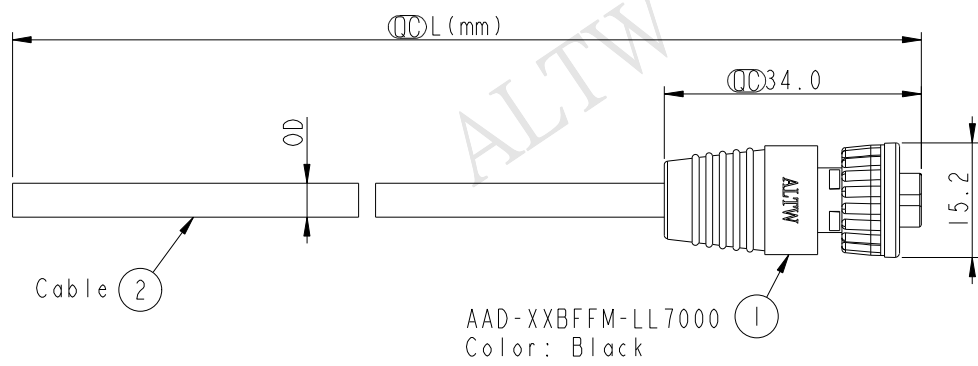

REV.	ECN NO.	DATE	SIGN	DESCRIPTION
B	LENI630585-86	2016/03/10	Jinhai	Change DWG NO

Conn.

AAD-XXBFFM-LL7000  
Color: Black

AAD-XXBFFM-LL7AXX

02: 2Pin	XX : 01~99Meters
03: 3Pin	01 : 01Meter
	02 : 02Meters
	99 : 99Meters

3 Black	2 Red
2 Blue	1 Black
1 Brown	

Pin # Wire      Pin # Wire

Pin Out

3 Pin

2 Pin

Pin Assignments Front View

3P	PVC	4.5	24	AAD-03BFFM-LL7AXX
2P		4.2		AAD-02BFFM-LL7AXX
Contacts	Cable Jacket	Cable OD	AWG	Item No.

Note:

- \*  $\varnothing$  Important Dimension To Check.
- \* Waterproof Rate: IP67
- \* Housing: Nylon+GF, Black.
- \* Female Pin: Copper Alloy, Gold Plated.
- \* Cable: UL2464 24AWG+D+AL/Wy PVC Jacket UV Resistant, Black.
- \* Cable Length Tolerance: 01M: 40mm  
02M~05M: ±60mm  
06M~10M: ±100mm  
11M~30M: ±200mm  
31M~99M: ±500mm

UNIT:mm	
TOLERANCE	±0.50mm

TITLE MINI CABLE LOCK F CONN F PIN			
SCALE 1:1	SIZE A4	SHEET 1 OF 1	
REV. B	WC-REV. A.2	$\varnothing$ : Inspection item	

**Amphenol LTW**  
安費諾亮泰企業股份有限公司

ITEM NO	DRAWN BY Jinhai	DATE 2016-03-10
DWG NO AAD-XXBFFM-LL7AXX	CHECKED BY Rensong	DATE 2016-03-10
CUSTOMER ALTW	APPROVED BY Jerry	DATE 2016-03-10