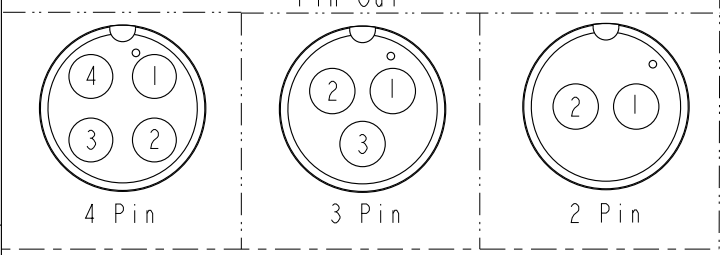

ABB-XXAFFM-LL7000 (1)
Color: Black

4P	PVC	5.5	20	ABB-04AFFM-LL7AXX
3P		5.0		ABB-03AFFM-LL7AXX
2P		5.8		ABB-02AFFM-LL7AXX
Contacts	Cable Jacket	Cable OD	AWG	Item No.

4 White 白	3 Yellow 黃	2 Red 紅
3 Black 黑	2 White 白	1 Green 綠
2 Blue 藍	1 Black 黑	
1 Brown 棕		
Pin # Wire	Pin # Wire	Pin # Wire

ABB-XXAFFM-LL7AXX
 02: 2Pin
 04: 4Pin
 XX : 01~99Meters
 01 : 01Meter
 02 : 02Meters
 99 : 99Meters
 Cable Length(L): 01~99Meters

- Note:
- * \varnothing Important Dimension To Check.
 - * Waterproof Rate: IP67
 - * Housing: Nylon+GF, Black.
 - * Female Pin: Copper Alloy, Tin Plated.
 - * Cable: UL2464 20AWG+D+AL/My
PVC Jacket UV Resistant, Black.
 - * Cable Length Tolerance: 01M: 40mm
02M~05M: ±60mm
06M~10M: ±100mm
11M~30M: ±200mm
31M~99M: ±500mm

Pin Assignments Front View

UNIT: mm		TITLE STANDARD CABLE LOCK F CONN F PIN		
TOLERANCE	±0.5	SCALE 1:2	SIZE A4	SHEET 1 OF 1
		REV. A	WC-REV. A.1	\varnothing : Inspection item

Amphenol LTW
安費諾亮泰企業股份有限公司

ITEM NO.	DRAWN BY Mafei	DATE 2017-04-11
DWG NO. ABB-XXAFFM-LL7AXX	CHECKED BY Jerry	DATE 2017-04-11
CUSTOMER ALTW	APPROVED BY Max	DATE 2017-04-11