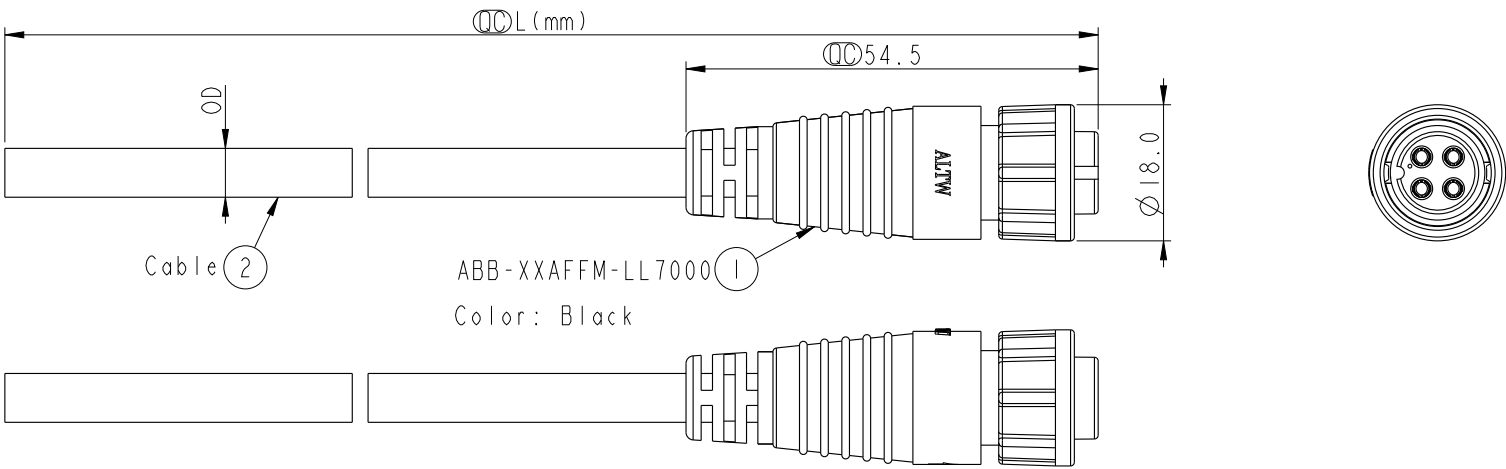

ABB-XXAFFM-LL7000 (1)
Color: Black

4P	PVC	5.5	20	ABB-04AFFM-LL7AXX
3P		5.0		ABB-03AFFM-LL7AXX
2P		5.8		ABB-02AFFM-LL7AXX
Contacts	Cable Jacket	Cable OD	AWG	Item No.

4 White 白	3 Yellow 黃	2 Red 紅
3 Black 黑	2 White 白	1 Green 綠
2 Blue 藍	1 Black 黑	
1 Brown 棕		
Pin # Wire	Pin # Wire	Pin # Wire

ABB-XXAFFM-LL7AXX
 02: 2Pin
 04: 4Pin
 XX : 01~99Meters
 01 : 01Meter
 02 : 02Meters
 99 : 99Meters
 Cable Length(L): 01~99Meters

- Note:
- * \varnothing Important Dimension To Check.
 - * Waterproof Rate: IP67
 - * Housing: Nylon+GF, Black.
 - * Female Pin: Copper Alloy, Tin Plated.
 - * Cable: UL2464 20AWG+D+AL/My
PVC Jacket UV Resistant, Black.
 - * Cable Length Tolerance: 01M: 40mm
02M~05M: ±60mm
06M~10M: ±100mm
11M~30M: ±200mm
31M~99M: ±500mm

Pin Assignments Front View

UNIT: mm		TITLE STANDARD CABLE LOCK F CONN F PIN		
TOLERANCE	±0.5	SCALE 1:2	SIZE A4	SHEET 1 OF 1
		REV. A	WC-REV. A.1	\varnothing : Inspection item

Amphenol LTW
安費諾亮泰企業股份有限公司

ITEM NO.	DRAWN BY Mafei	DATE 2017-04-11
DWG NO. ABB-XXAFFM-LL7AXX	CHECKED BY Jerry	DATE 2017-04-11
CUSTOMER ALTW	APPROVED BY Max	DATE 2017-04-11