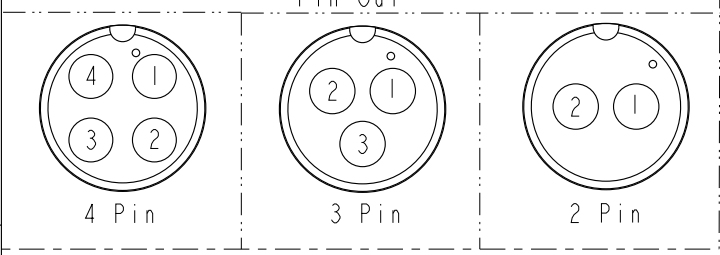

ABB-XXAFFM-SL7000 1
Color: Black

4P	PVC	5.5	20	ABB-04AFFM-SL7AXX
3P		5.0		ABB-03AFFM-SL7AXX
2P		5.8		ABB-02AFFM-SL7AXX
Contacts	Cable Jacket	Cable OD	AWG	Item No.

4 White 白	3 Yellow 黃	2 Red 紅
3 Black 黑	2 White 白	1 Green 綠
2 Blue 藍	1 Black 黑	
1 Brown 棕		
Pin # Wire	Pin # Wire	Pin # Wire

ABB-XXAFFM-SL7AXX
 02: 2Pin
 04: 4Pin
 XX : 01~99Meters
 01 : 01Meter
 02 : 02Meters
 99 : 99Meters
 Cable Length(L): 01~99Meters

- Note:
- * \varnothing Important Dimension To Check.
 - * Waterproof Rate: IP67
 - * Housing: Nylon+GF, Black.
 - * Female Pin: Copper Alloy, Tin Plated.
 - * Cable: UL2464 20AWG+D+AL/My
 - * PVC Jacket UV Resistant, Black.
 - * Cable Length Tolerance: 01M: 40mm
02M~05M: ±60mm
06M~10M: ±100mm
11M~30M: ±200mm
31M~99M: ±500mm

Pin Assignments Front View

UNIT:mm		TITLE
TOLERANCE	±0.5	STANDARD CABLE SCREW F CONN F PIN
SCALE	1:2	SIZE A4
REV.	A	SHEET 1 OF 1
WC-REV.	A.1	\varnothing : Inspection item

Amphenol LTW
安費諾亮泰企業股份有限公司

ITEM NO	DRAWN BY	DATE
	Mafei	2017-06-24
DWG NO	CHECKED BY	DATE
ABB-XXAFFM-SL7AXX	Jerry	2017-06-24
CUSTOMER	APPROVED BY	DATE
ALTW	Max	2017-06-24