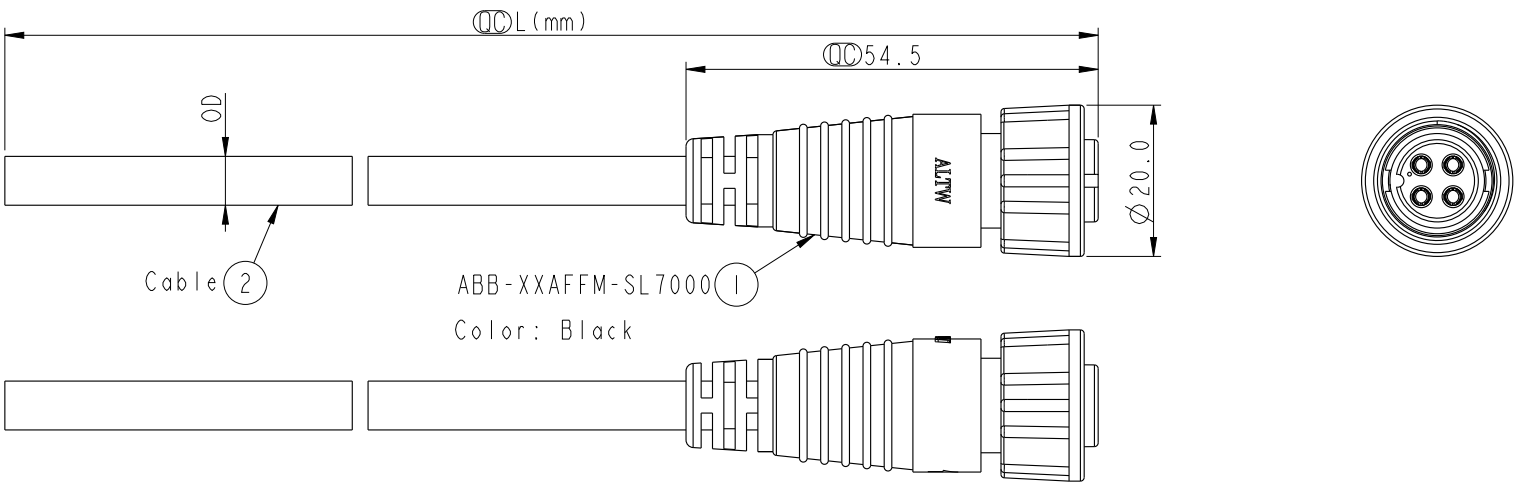

ABB-XXAFFM-SL7000 1
Color: Black

4P	PVC	5.5	20	ABB-04AFFM-SL7AXX
3P		5.0		ABB-03AFFM-SL7AXX
2P		5.8		ABB-02AFFM-SL7AXX
Contacts	Cable Jacket	Cable OD	AWG	Item No.

4 White 白	3 Yellow 黃	2 Red 紅
3 Black 黑	2 White 白	1 Green 綠
2 Blue 藍	1 Black 黑	
1 Brown 棕		
Pin # Wire	Pin # Wire	Pin # Wire

ABB-XXAFFM-SL7AXX
 02: 2Pin
 04: 4Pin
 XX : 01~99Meters
 01 : 01Meter
 02 : 02Meters
 99 : 99Meters
 Cable Length(L): 01~99Meters

- Note:
- * \varnothing Important Dimension To Check.
 - * Waterproof Rate: IP67
 - * Housing: Nylon+GF, Black.
 - * Female Pin: Copper Alloy, Tin Plated.
 - * Cable: UL2464 20AWG+D+AL/My
 - * PVC Jacket UV Resistant, Black.
 - * Cable Length Tolerance: 01M: 40mm
02M~05M: ±60mm
06M~10M: ±100mm
11M~30M: ±200mm
31M~99M: ±500mm

Pin Assignments Front View

UNIT:mm		TITLE
TOLERANCE	±0.5	STANDARD CABLE SCREW F CONN F PIN
SCALE	1:2	SIZE A4
REV.	A	SHEET 1 OF 1
WC-REV.	A.1	\varnothing : Inspection item

Amphenol LTW
安費諾亮泰企業股份有限公司

ITEM NO	DRAWN BY	DATE
	Mafei	2017-06-24
DWG NO	CHECKED BY	DATE
ABB-XXAFFM-SL7AXX	Jerry	2017-06-24
CUSTOMER	APPROVED BY	DATE
ALTW	Max	2017-06-24