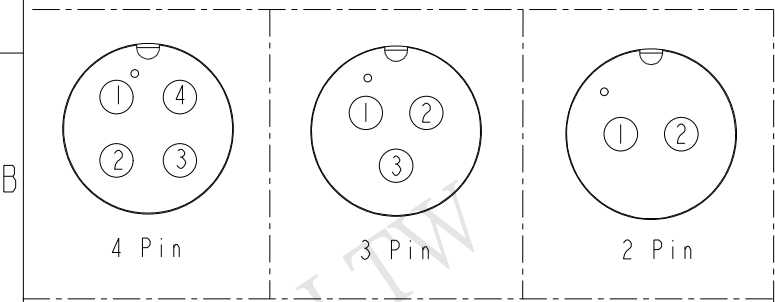

| | | | | |
|------|---------|------|------|-------------|
| REV. | ECN NO. | DATE | SIGN | DESCRIPTION |
| | | | | |

ABB-XXRMMS-LC7001

02: 2Pin
04: 4Pin

With Liquid Glue

Pin Assignments Front View

- Note:
- * \varnothing Important Dimension To Check.
 - * Waterproof Rate: IP67
 - * Housing: Nylon+GF, Black
 - * Male Pin: Copper Alloy, Gold Plated
 - * Gasket: Silicone, Gray
 - * Screw Nut: Nylon+GF, Black
 - * Maximum Panel Thickness: 3.5mm

| | | | | | |
|------------|--|-------|----------------------------------|---------------------|----|
| UNIT: mm | | TITLE | STANDARD PANEL LOCK M CONN M PIN | | |
| TOLERANCE | | SCALE | SIZE | SHEET | OF |
| .X ±0.25 | | 2:1 | A4 | 1 | 1 |
| .XX ±0.1 | | REV. | WC-REV. | QC: Inspection item | |
| .XXX ±0.05 | | A | A.1 | | |
| ANGLES ±1° | | | | | |