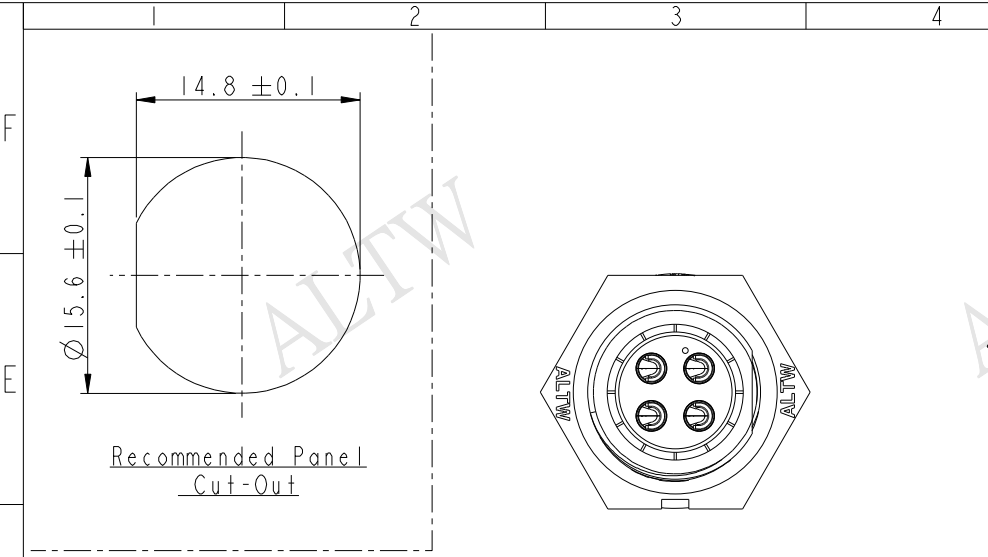

| | | | | |
|------|---------|------|------|-------------|
| REV. | ECN NO. | DATE | SIGN | DESCRIPTION |
| | | | | |

ABB-XXRMMS-LC7001

02: 2Pin
04: 4Pin

With Liquid Glue

Pin Assignments Front View

- Note:
- * \varnothing Important Dimension To Check.
 - * Waterproof Rate: IP67
 - * Housing: Nylon+GF, Black
 - * Male Pin: Copper Alloy, Gold Plated
 - * Gasket: Silicone, Gray
 - * Screw Nut: Nylon+GF, Black
 - * Maximum Panel Thickness: 3.5mm

| | | | | | |
|------------|--|-------|----------------------------------|---------------------|----|
| UNIT: mm | | TITLE | STANDARD PANEL LOCK M CONN M PIN | | |
| TOLERANCE | | SCALE | SIZE | SHEET | OF |
| .X ±0.25 | | 2:1 | A4 | 1 | 1 |
| .XX ±0.1 | | REV. | WC-REV. | QC: Inspection item | |
| .XXX ±0.05 | | A | A.1 | | |
| ANGLES ±1° | | | | | |