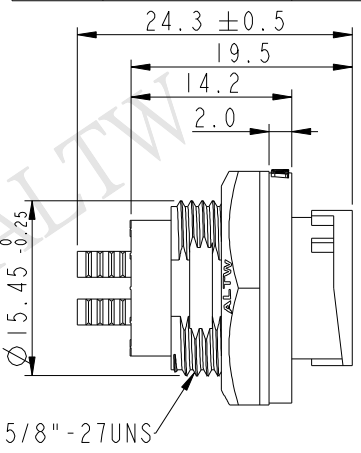

| | | | | |
|------|---------|------|------|-------------|
| REV. | ECN NO. | DATE | SIGN | DESCRIPTION |
| | | | | |

ABB-XXRMMS-LC7001

02: 2Pin
04: 4Pin

With Liquid Glue

Pin Assignments Front View

- Note:
- * \varnothing Important Dimension To Check.
 - * Waterproof Rate: IP67
 - * Housing: Nylon+GF, Black
 - * Male Pin: Copper Alloy, Gold Plated
 - * Gasket: Silicone, Gray
 - * Screw Nut: Nylon+GF, Black
 - * Maximum Panel Thickness: 3.5mm

| | | | | | |
|------------|--|-------|----------------------------------|---------------------|----|
| UNIT: mm | | TITLE | STANDARD PANEL LOCK M CONN M PIN | | |
| TOLERANCE | | SCALE | SIZE | SHEET | OF |
| .X ±0.25 | | 2:1 | A4 | 1 | 1 |
| .XX ±0.1 | | REV. | WC-REV. | QC: Inspection item | |
| .XXX ±0.05 | | A | A.1 | | |
| ANGLES ±1° | | | | | |