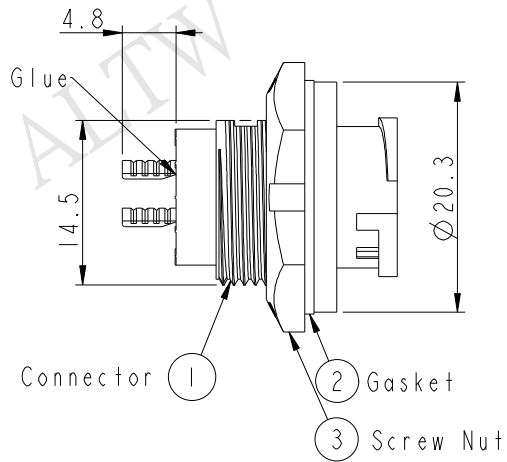

| | | | | |
|------|---------|------|------|-------------|
| REV. | ECN NO. | DATE | SIGN | DESCRIPTION |
| | | | | |

ABB-XXRMMS-LC7001

02: 2Pin
04: 4Pin

With Liquid Glue

Pin Assignments Front View

- Note:
- * \varnothing Important Dimension To Check.
 - * Waterproof Rate: IP67
 - * Housing: Nylon+GF, Black
 - * Male Pin: Copper Alloy, Gold Plated
 - * Gasket: Silicone, Gray
 - * Screw Nut: Nylon+GF, Black
 - * Maximum Panel Thickness: 3.5mm

| | | | | | |
|------------|--|-------|----------------------------------|---------------------|----|
| UNIT: mm | | TITLE | STANDARD PANEL LOCK M CONN M PIN | | |
| TOLERANCE | | SCALE | SIZE | SHEET | OF |
| .X ±0.25 | | 2:1 | A4 | 1 | 1 |
| .XX ±0.1 | | REV. | WC-REV. | QC: Inspection item | |
| .XXX ±0.05 | | A | A.1 | | |
| ANGLES ±1° | | | | | |