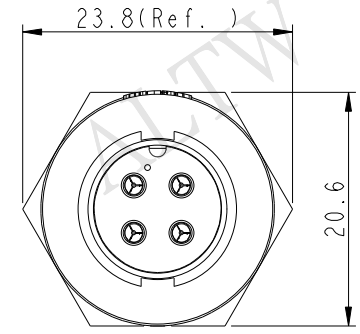

| | | | | |
|------|---------|------|------|-------------|
| REV. | ECN NO. | DATE | SIGN | DESCRIPTION |
| | | | | |

ABB-XXRMMS-LC7001

02: 2Pin
04: 4Pin

With Liquid Glue

Pin Assignments Front View

- Note:
- * \varnothing Important Dimension To Check.
 - * Waterproof Rate: IP67
 - * Housing: Nylon+GF, Black
 - * Male Pin: Copper Alloy, Gold Plated
 - * Gasket: Silicone, Gray
 - * Screw Nut: Nylon+GF, Black
 - * Maximum Panel Thickness: 3.5mm

| | | | | | |
|------------|--|-------|----------------------------------|---------------------|----|
| UNIT: mm | | TITLE | STANDARD PANEL LOCK M CONN M PIN | | |
| TOLERANCE | | SCALE | SIZE | SHEET | OF |
| .X ±0.25 | | 2:1 | A4 | 1 | 1 |
| .XX ±0.1 | | REV. | WC-REV. | QC: Inspection item | |
| .XXX ±0.05 | | A | A.1 | | |
| ANGLES ±1° | | | | | |