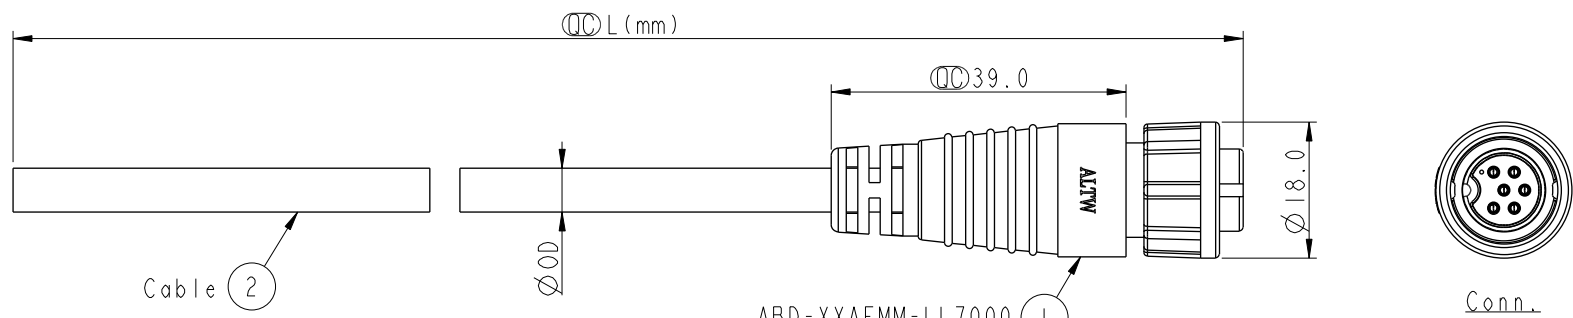

THIS DOCUMENT IS SUBJECT TO CHANGE WITHOUT NOTICE. IT IS CONFIDENTIAL AND A PROPERTY OF Amphenol LTW. DISCLOSURE TO THIRD PARTY HAS TO BE AUTHORIZED BY Amphenol LTW.

REV.	ECN NO.	DATE	SIGN	DESCRIPTION

ABD-XXAFMM-LL7000
Color: Black

ABD-XXAFMM-LL7AXX
02: 2Pin
:
06: 6Pin
XX : 01~99Meters
01 : 01Meter
02 : 02Meters
:
99 : 99Meters

Cable Length(L): 01~99Meters

1. Note:
2. $\varnothing$ Important Dimension To Check.
   - Waterproof Rate: IP67
   - Housing: Nylon+GF, Black.
   - Male Pin: Copper Alloy, Gold Plated.
   - Cable: UL2464 24AWG+D+AL/Wy
     PVC Jacket UV Resistant, Black.
   - Cable Length Tolerance: 01M: 40mm
     02M~05M: ±60mm
     06M~10M: ±100mm
     11M~30M: ±200mm
     31M~99M: ±500mm

6P	PVC	5.8	24	ABD-06AFMM-LL7AXX
5P		5.0		ABD-05AFMM-LL7AXX
4P		5.8		ABD-04AFMM-LL7AXX
3P		4.5		ABD-03AFMM-LL7AXX
2P		4.2		ABD-02AFMM-LL7AXX
Contacts	Cable Jacket	Cable OD	AWG	Item No.

6 White 白	5 Green 綠	4 Yellow 黃	3 Black 黑	2 Red 紅
5 Red 紅	4 White 白	3 Red 紅	2 Blue 藍	1 Black 黑
4 Orange 橙	3 Black 黑	2 Green 綠	1 Brown 棕	
3 Yellow 黃	2 Blue 藍	1 White 白		
2 Green 綠	1 Brown 棕			
1 Blue 藍				
Pin # Wire	Pin # Wire	Pin # Wire	Pin # Wire	Pin # Wire