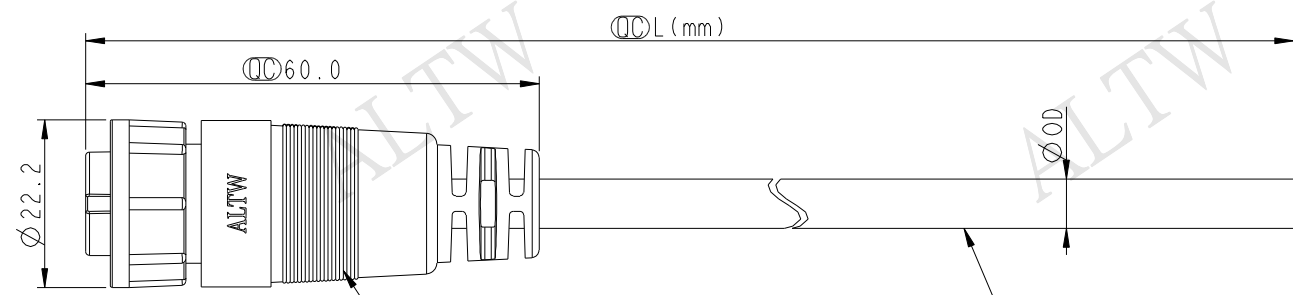

THIS DOCUMENT IS SUBJECT TO CHANGE WITHOUT NOTICE. IT IS CONFIDENTIAL AND A PROPERTY OF Amphenol LTW. DISCLOSURE TO THIRD PARTY HAS TO BE AUTHORIZED BY Amphenol LTW.

1	2	3	4	5	6	7	8
REV.	ECN NO.	DATE	SIGN	DESCRIPTION