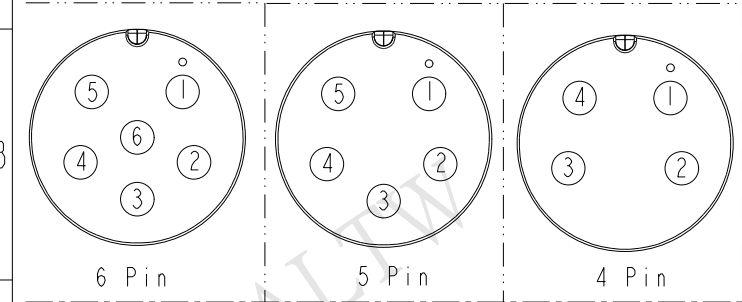

Conn.

① ACB-XXAFFM-LL7000  
Color: Black

② Cable

6P	PVC	6.5	20	ACB-06AFFM-LL7AXX
5P		6.0		ACB-05AFFM-LL7AXX
4P		5.5		ACB-04AFFM-LL7AXX
Contacts	Cable Jacket	Cable OD	AWG	Item No.

6	Gray 灰	5	Green 綠	4	White 白
5	Yellow 黃	4	White 白	3	Black 黑
4	Green 綠	3	Black 黑	2	Blue 藍
3	White 白	2	Blue 藍	1	Brown 棕
2	Blue 藍	1	Brown 棕		
1	Brown 棕				
Pin #	Wire	Pin #	Wire	Pin #	Wire

Pin Assignments Front View

ACB-XXAFFM-LL7AXX

04: 4Pin  
:  
06: 6Pin

XX : 01~99Meters  
01 : 01Meter  
02 : 02Meters  
:  
99 : 99Meters

Cable Length(L): 01~99Meters

- Note:
- \*  $\varnothing$  Important Dimension To Check.
  - \* Waterproof Rate: IP67
  - \* Housing: Nylon+GF, Black.
  - \* Female Pin: Copper Alloy, Gold Plated.
  - \* Lock Nut: Nylon+GF, Black.
  - \* Cable: UL2464 20AWG+D+Al/My
  - \* PVC Jacket UV Resistant, Black.
  - \* Cable Length Tolerance:
    - 01M: 40mm
    - 02M~05M: ±60mm
    - 06M~10M: ±100mm
    - 11M~30M: ±200mm
    - 31M~99M: ±500mm

UNIT:mm		TITLE MIDDLE CABLE LOCK F CONN F PIN		
TOLERANCE ±0.5		SCALE 1:1	SIZE A4	SHEET 1 OF 1
		REV. A	WC-REV. A.1	$\varnothing$ : Inspection item

**Amphenol LTW**  
安費諾亮泰企業股份有限公司

ITEM NO	DRAWN BY Jinhai	DATE 2015-07-16
DWG NO ACB-XXAFFM-LL7AXX	CHECKED BY Rensong	DATE 2015-07-16
CUSTOMER ALTW	APPROVED BY Jerry	DATE 2015-07-16