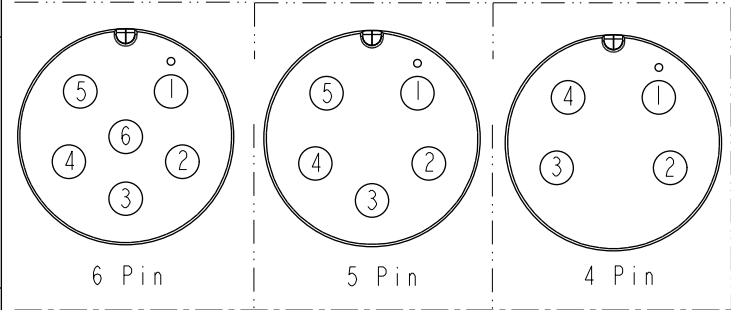

THIS DOCUMENT IS SUBJECT TO CHANGE WITHOUT NOTICE. IT IS CONFIDENTIAL AND A PROPERTY OF Amphenol LTW. DISCLOSURE TO THIRD PARTY HAS TO BE AUTHORIZED BY Amphenol LTW.

REV.	ECN NO.	DATE	SIGN	DESCRIPTION

6P	PVC	6.5	20	ACB-06BFFM-SL7AXX
5P		6.0		ACB-05BFFM-SL7AXX
4P		5.5		ACB-04BFFM-SL7AXX
Contacts	Cable Jacket	Cable OD	AWG	Item No.

1 ACB-XXBFFM-SL7000
Color: Black

2 Cable

6 Gray 灰	5 Green 綠	4 White 白
5 Yellow 黃	4 White 白	3 Black 黑
4 Green 綠	3 Black 黑	2 Blue 藍
3 White 白	2 Blue 藍	1 Brown 棕
2 Blue 藍	1 Brown 棕	
1 Brown 棕		
Pin # Wire	Pin # Wire	Pin # Wire
Pin Out		

Pin Assignments Front View

ACB-XXBFFM-SL7AXX
 04: 4Pin
 ...
 06: 6Pin
 ...
 XX : 01~99Meters
 01 : 01Meter
 02 : 02Meters
 ...
 99 : 99Meters
 Cable Length(L): 01~99Meters

- Note:
- * Important Dimension To Check
 - * Waterproof Rate: IP67
 - * Housing: Nylon+GF, Black
 - * Female Pin: Copper Alloy, Gold Plated
 - * Screw Nut: Nylon+GF, Black
 - * Cable: UL2464 20AWG+D+Al/My, PVC Jacket UV Resistant, Black
 - * Cable Length Tolerance: 01M:±40mm
02M~05M:±60mm
06M~10M:±100mm
11M~30M:±200mm
31M~99M:±500mm

UNIT:mm		TITLE
TOLERANCE	±0.5 mm	Middle Cable Screw F Conn F Pin
SCALE	1:1	SIZE A4
REV.	A	SHEET 1 OF 1
WC-REV.	A.1	QC: Inspection item

Amphenol LTW
安費諾亮泰企業股份有限公司

ITEM NO	DRAWN BY	DATE
	Vicky	2017-07-18
DWG NO	CHECKED BY	DATE
ACB-XXBFFM-SL7AXX	Mafei	2017-07-18
CUSTOMER	APPROVED BY	DATE
ALTW	Max	2017-07-18