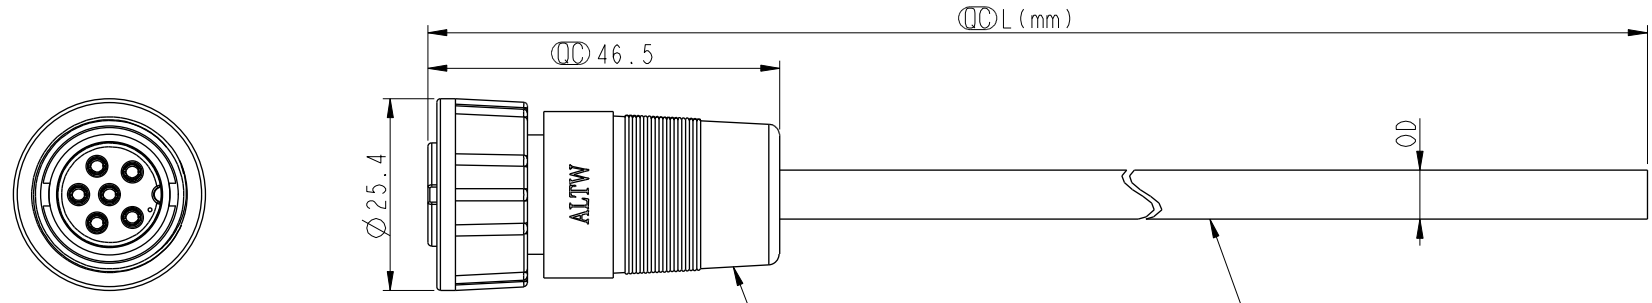

THIS DOCUMENT IS SUBJECT TO CHANGE WITHOUT NOTICE. IT IS CONFIDENTIAL AND A PROPERTY OF Amphenol LTW. DISCLOSURE TO THIRD PARTY HAS TO BE AUTHORIZED BY Amphenol LTW.

REV.	ECN NO.	DATE	SIGN	DESCRIPTION

6P	PVC	6.5	20	ACB-06BFFM-SL7AXX
5P		6.0		ACB-05BFFM-SL7AXX
4P		5.5		ACB-04BFFM-SL7AXX
Contacts	Cable Jacket	Cable OD	AWG	Item No.

1 ACB-XXBFFM-SL7000
Color: Black

2 Cable

6 Gray 灰	5 Green 綠	4 White 白
5 Yellow 黃	4 White 白	3 Black 黑
4 Green 綠	3 Black 黑	2 Blue 藍
3 White 白	2 Blue 藍	1 Brown 棕
2 Blue 藍	1 Brown 棕	
1 Brown 棕		
Pin # Wire	Pin # Wire	Pin # Wire
Pin Out		

Pin Assignments Front View

ACB-XXBFFM-SL7AXX
 04: 4Pin
 ...
 06: 6Pin
 ...
 XX : 01~99Meters
 01 : 01Meter
 02 : 02Meters
 ...
 99 : 99Meters
 Cable Length(L): 01~99Meters

- Note:
- * Important Dimension To Check
 - * Waterproof Rate: IP67
 - * Housing: Nylon+GF, Black
 - * Female Pin: Copper Alloy, Gold Plated
 - * Screw Nut: Nylon+GF, Black
 - * Cable: UL2464 20AWG+D+Al/My, PVC Jacket UV Resistant, Black
 - * Cable Length Tolerance: 01M:±40mm
02M~05M:±60mm
06M~10M:±100mm
11M~30M:±200mm
31M~99M:±500mm

UNIT:mm		TITLE
TOLERANCE	±0.5 mm	Middle Cable Screw F Conn F Pin
SCALE	1:1	SIZE A4
REV.	A	SHEET 1 OF 1
WC-REV.	A.1	QC: Inspection item

Amphenol LTW
安費諾亮泰企業股份有限公司

ITEM NO	DRAWN BY	DATE
	Vicky	2017-07-18
DWG NO	CHECKED BY	DATE
ACB-XXBFFM-SL7AXX	Mafei	2017-07-18
CUSTOMER	APPROVED BY	DATE
ALTW	Max	2017-07-18