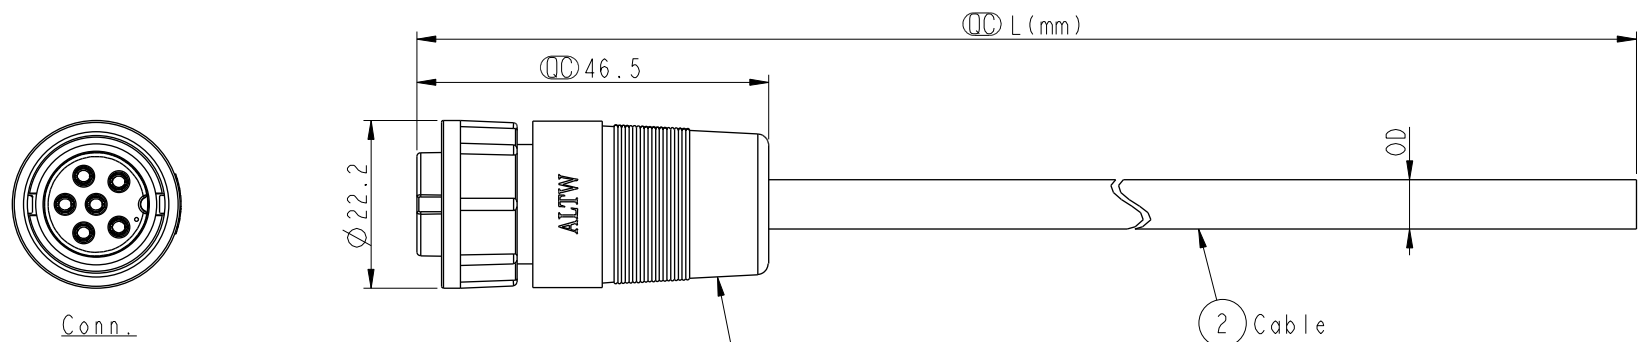

THIS DOCUMENT IS SUBJECT TO CHANGE WITHOUT NOTICE. IT IS CONFIDENTIAL AND A PROPERTY OF Amphenol LTW. DISCLOSURE TO THIRD PARTY HAS TO BE AUTHORIZED BY Amphenol LTW.

REV.	ECN NO.	DATE	SIGN	DESCRIPTION

6P	PVC	6.5	20	ACB-06BFFM-LL7AXX
5P		6.0		ACB-05BFFM-LL7AXX
4P		5.5		ACB-04BFFM-LL7AXX
Contacts	Cable Jacket	Cable OD	AWG	Item No.