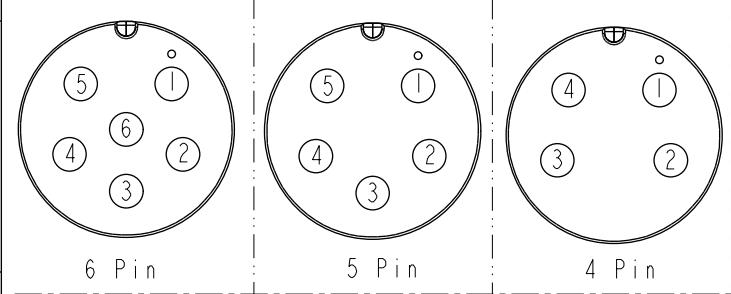

THIS DOCUMENT IS SUBJECT TO CHANGE WITHOUT NOTICE. IT IS CONFIDENTIAL AND A PROPERTY OF Amphenol LTW. DISCLOSURE TO THIRD PARTY HAS TO BE AUTHORIZED BY Amphenol LTW.

REV.	ECN NO.	DATE	SIGN	DESCRIPTION

6P	PVC	6.5	20	ACB-06BFFM-LL7AXX
5P		6.0		ACB-05BFFM-LL7AXX
4P		5.5		ACB-04BFFM-LL7AXX
Contacts	Cable Jacket	Cable OD	AWG	Item No.

6	Gray 灰	5	Green 綠	4	White 白
5	Yellow 黃	4	White 白	3	Black 黑
4	Green 綠	3	Black 黑	2	Blue 藍
3	White 白	2	Blue 藍	1	Brown 棕
2	Blue 藍	1	Brown 棕		
1	Brown 棕				
Pin #	Wire	Pin #	Wire	Pin #	Wire

ACB-XXBFFM-LL7AXX
 04: 4Pin
 06: 6Pin
 XX : 01~99Meters
 01 : 01Meter
 02 : 02Meters
 ..
 99 : 99Meters
 Cable Length(L): 01~99Meters

Note:
 * \varnothing Important Dimension To Check
 * Waterproof Rate: IP67
 * Housing: Nylon+GF, Black
 * Female Pin: Copper Alloy, Gold Plated
 * Lock Nut: Nylon+GF, Black
 * Cable: UL2464 20AWG+D+Al/My, PVC Jacket UV Resistant, Black
 * Cable Length Tolerance: 01M:±40mm
 02M~05M:±60mm
 06M~10M:±100mm
 11M~30M:±200mm
 31M~99M:±500mm

Pin Assignments Front View

UNIT:mm		TITLE
TOLERANCE	±0.5 mm	Middle Cable Lock F Conn F Pin
SCALE	1:1	SIZE A4
REV.	A	WC-REV. A.1
		\varnothing : Inspection item

Amphenol LTW
 安費諾亮泰企業股份有限公司

ITEM NO	DRAWN BY	DATE
DWG NO	CHECKED BY	DATE
CUSTOMER	APPROVED BY	DATE
ALTW	Vicky	2017-07-18
	Mafei	2017-07-18
	Max	2017-07-18