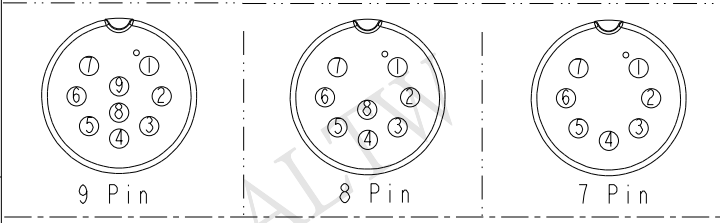

9	Black	黑	8	Green	綠	7	Green	綠
8	Red	紅	7	Yellow	黃	6	White	白
7	Pink	粉紅	6	Orange	橙	5	Brown	棕
6	Gray	灰	5	Red	紅	4	Red	紅
5	Yellow	黃	4	Blue	藍	3	Yellow	黃
4	Green	綠	3	White	白	2	Orange	橙
3	White	白	2	Brown	棕	1	Blue	藍
2	Blue	藍	1	Black	黑			
1	Brown	棕						
Pin #	Wire		Pin #	Wire		Pin #	Wire	
			Pin Out					

ACD-XXAFMM-LL7AXX
 07: 7Pin
 09: 9Pin
 XX: 01~99Meters
 01: 01Meter
 02: 02Meters
 XX: 99Meters
 Cable Length(L): 01~99Meters

- Note:
- * ⌀ Important Dimension To Check.
 - * Waterproof Rate: IP67
 - * Housing: Nylon+GF, Black.
 - * Male Pin: Copper Alloy, Gold Plated.
 - * Lock Nut: Nylon+GF, Black
 - * Cable: UL2464 24AWG+Drain+Al/My
 - * PVC Jacket UV Resistant, Black.
 - * Cable Length Tolerance:
 - 01M: 40mm
 - 02M~05M: ±60mm
 - 06M~10M: ±100mm
 - 11M~30M: ±200mm
 - 31M~99M: ±500mm

Pin Assignments Front View

UNIT:mm		TITLE
TOLERANCE	±0.5	MIDDLE CABLE LOCK F CONN M PIN
SCALE	1:1	SIZE A4
REV.	A	SHEET 1 OF 1
WC-REV.	A.1	QC: Inspection item

Amphenol LTW
 安費諾亮泰企業股份有限公司

ITEM NO	DRAWN BY	DATE
	Jinhai	2015-07-16
DWG NO	CHECKED BY	DATE
ACD-XXAFMM-LL7AXX	Rensong	2015-07-16
CUSTOMER	APPROVED BY	DATE
ALTW	Jerry	2015-07-16