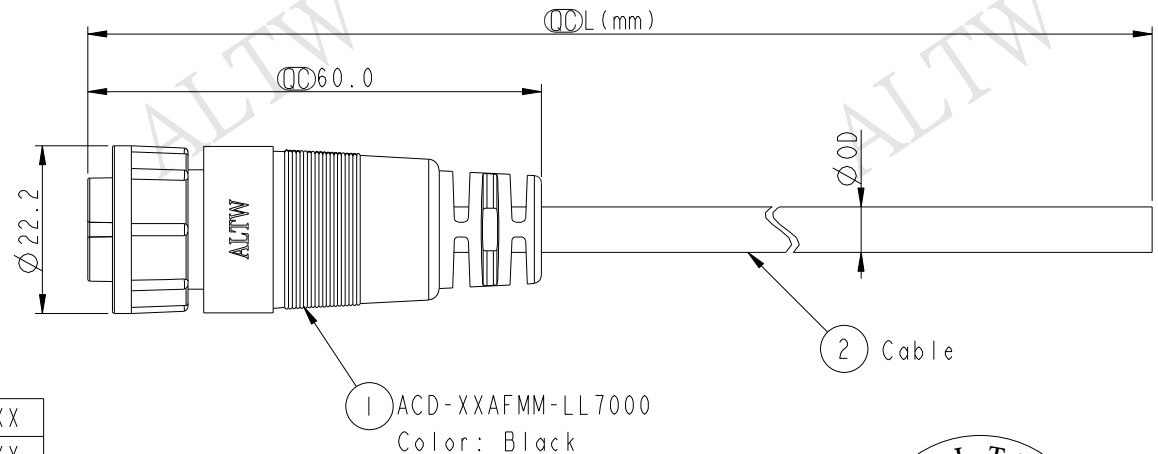

THIS DOCUMENT IS SUBJECT TO CHANGE WITHOUT NOTICE. IT IS CONFIDENTIAL AND A PROPERTY OF AMPHENOL LTW. DISCLOSURE TO THIRD PARTY HAS TO BE AUTHORIZED BY AMPHENOL LTW.

REV.	ECN NO.	DATE	SIGN	DESCRIPTION

9P	PVC	6.0	24	ACD-09AFMM-LL7AXX
8P		5.5		ACD-08AFMM-LL7AXX
7P		5.8		ACD-07AFMM-LL7AXX
Contacts	Cable Jacket	Cable OD	AWG	Item No.

9	Black	黑	8	Green	綠	7	Green	綠
8	Red	紅	7	Yellow	黃	6	White	白
7	Pink	粉紅	6	Orange	橙	5	Brown	棕
6	Gray	灰	5	Red	紅	4	Red	紅
5	Yellow	黃	4	Blue	藍	3	Yellow	黃
4	Green	綠	3	White	白	2	Orange	橙
3	White	白	2	Brown	棕	1	Blue	藍
2	Blue	藍	1	Black	黑			
1	Brown	棕						
Pin #	Wire		Pin #	Wire		Pin #	Wire	
			Pin Out					

ACD-XXAFMM-LL7AXX
 07: 7Pin
 09: 9Pin
 XX: 01~99Meters
 01: 01Meter
 02: 02Meters
 XX: 99Meters
 Cable Length(L): 01~99Meters

- Note:
- * ⌀ Important Dimension To Check.
 - * Waterproof Rate: IP67
 - * Housing: Nylon+GF, Black.
 - * Male Pin: Copper Alloy, Gold Plated.
 - * Lock Nut: Nylon+GF, Black
 - * Cable: UL2464 24AWG+Drain+Al/My
 - * PVC Jacket UV Resistant, Black.
 - * Cable Length Tolerance:
 - 01M: 40mm
 - 02M~05M: ±60mm
 - 06M~10M: ±100mm
 - 11M~30M: ±200mm
 - 31M~99M: ±500mm

Pin Assignments Front View

UNIT:mm		TITLE
TOLERANCE	±0.5	MIDDLE CABLE LOCK F CONN M PIN
SCALE	1:1	SIZE A4
REV.	A	SHEET 1 OF 1
WC-REV.	A.1	QC: Inspection item

Amphenol LTW
 安費諾亮泰企業股份有限公司

ITEM NO	DRAWN BY	DATE
	Jinhai	2015-07-16
DWG NO	CHECKED BY	DATE
ACD-XXAFMM-LL7AXX	Rensong	2015-07-16
CUSTOMER	APPROVED BY	DATE
ALTW	Jerry	2015-07-16